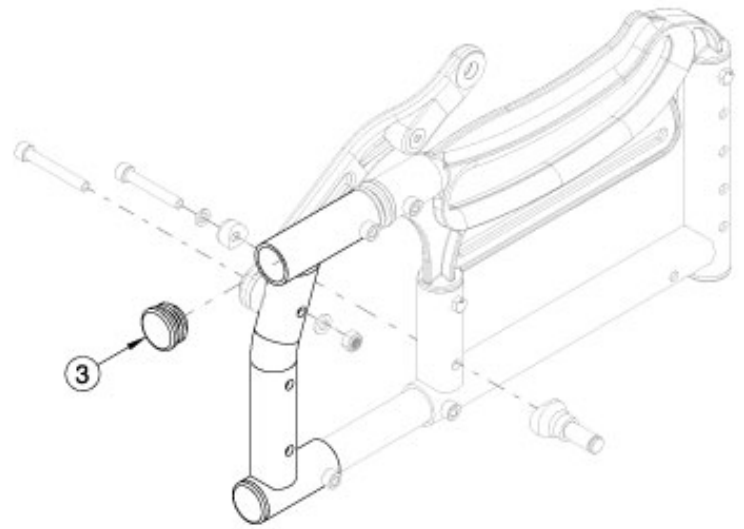

Arc Front Side Frame - Growth

Extra Short

Is your depth changing? Will your existing side frames achieve your new depth? If no, please select the appropriate side frame.
Select color of parts based on Base Frame color of the chair.

Item Number	Part Number	Description	Quantity
1a, 2, 3	113109_ _ _	Front Side Frame, Extra Short, Right, Arc <i>Accommodates 12-15" Depths</i>	1
1b, 2, 3	113110_ _ _	Front Side Frame, Extra Short, Left, Arc <i>Accommodates 12-15" Depths</i>	1
1c, 2, 3	113111_ _ _	Front Side Frame, Short, Right, Arc <i>Accommodates 14-17" Depths</i>	1
1d, 2, 3	113112_ _ _	Front Side Frame, Short, Left, Arc <i>Accommodates 14-17" Depths</i>	1
1e, 2, 3	113113_ _ _	Front Side Frame, Medium, Right, Arc <i>Accommodates 16-19" Depths</i>	1
1f, 2, 3	113114_ _ _	Front Side Frame, Medium, Left, Arc	1

Item Number	Part Number	Description	Quantity
		<i>Accommodates 16-19" Depths</i>	
1g, 2, 3	113115_ _ _	Front Side Frame, Long, Right, Arc <i>Accommodates 18-20" Depths</i>	1
1h, 2, 3	113116_ _ _	Front Side Frame, Long, Left, Arc <i>Accommodates 18-20" Depths</i>	1