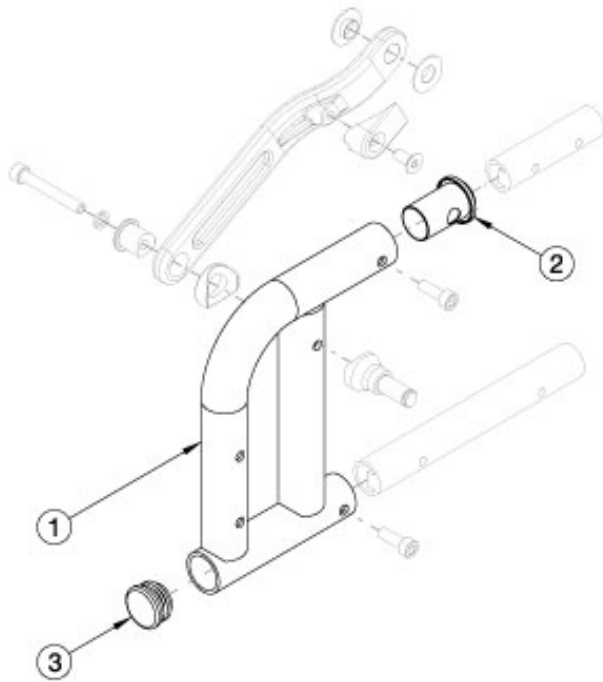

Arc Front Side Frame - Growth

Extra Short

Is your depth changing? Will your existing side frames achieve your new depth? If no, please select the appropriate side frame.
Select color of parts based on Base Frame color of the chair.

Item Number	Part Number	Description	Quantity
1a, 2, 3	113109_ _ _	Front Side Frame, Extra Short, Right, Arc <i>Accommodates 12-15" Depths</i>	1
1b, 2, 3	113110_ _ _	Front Side Frame, Extra Short, Left, Arc <i>Accommodates 12-15" Depths</i>	1
1c, 2, 3	113111_ _ _	Front Side Frame, Short, Right, Arc <i>Accommodates 14-17" Depths</i>	1
1d, 2, 3	113112_ _ _	Front Side Frame, Short, Left, Arc <i>Accommodates 14-17" Depths</i>	1
1e, 2, 3	113113_ _ _	Front Side Frame, Medium, Right, Arc <i>Accommodates 16-19" Depths</i>	1
1f, 2, 3	113114_ _ _	Front Side Frame, Medium, Left, Arc	1

Item Number	Part Number	Description	Quantity
		<i>Accommodates 16-19" Depths</i>	
1g, 2, 3	113115_ _ _	Front Side Frame, Long, Right, Arc <i>Accommodates 18-20" Depths</i>	1
1h, 2, 3	113116_ _ _	Front Side Frame, Long, Left, Arc <i>Accommodates 18-20" Depths</i>	1