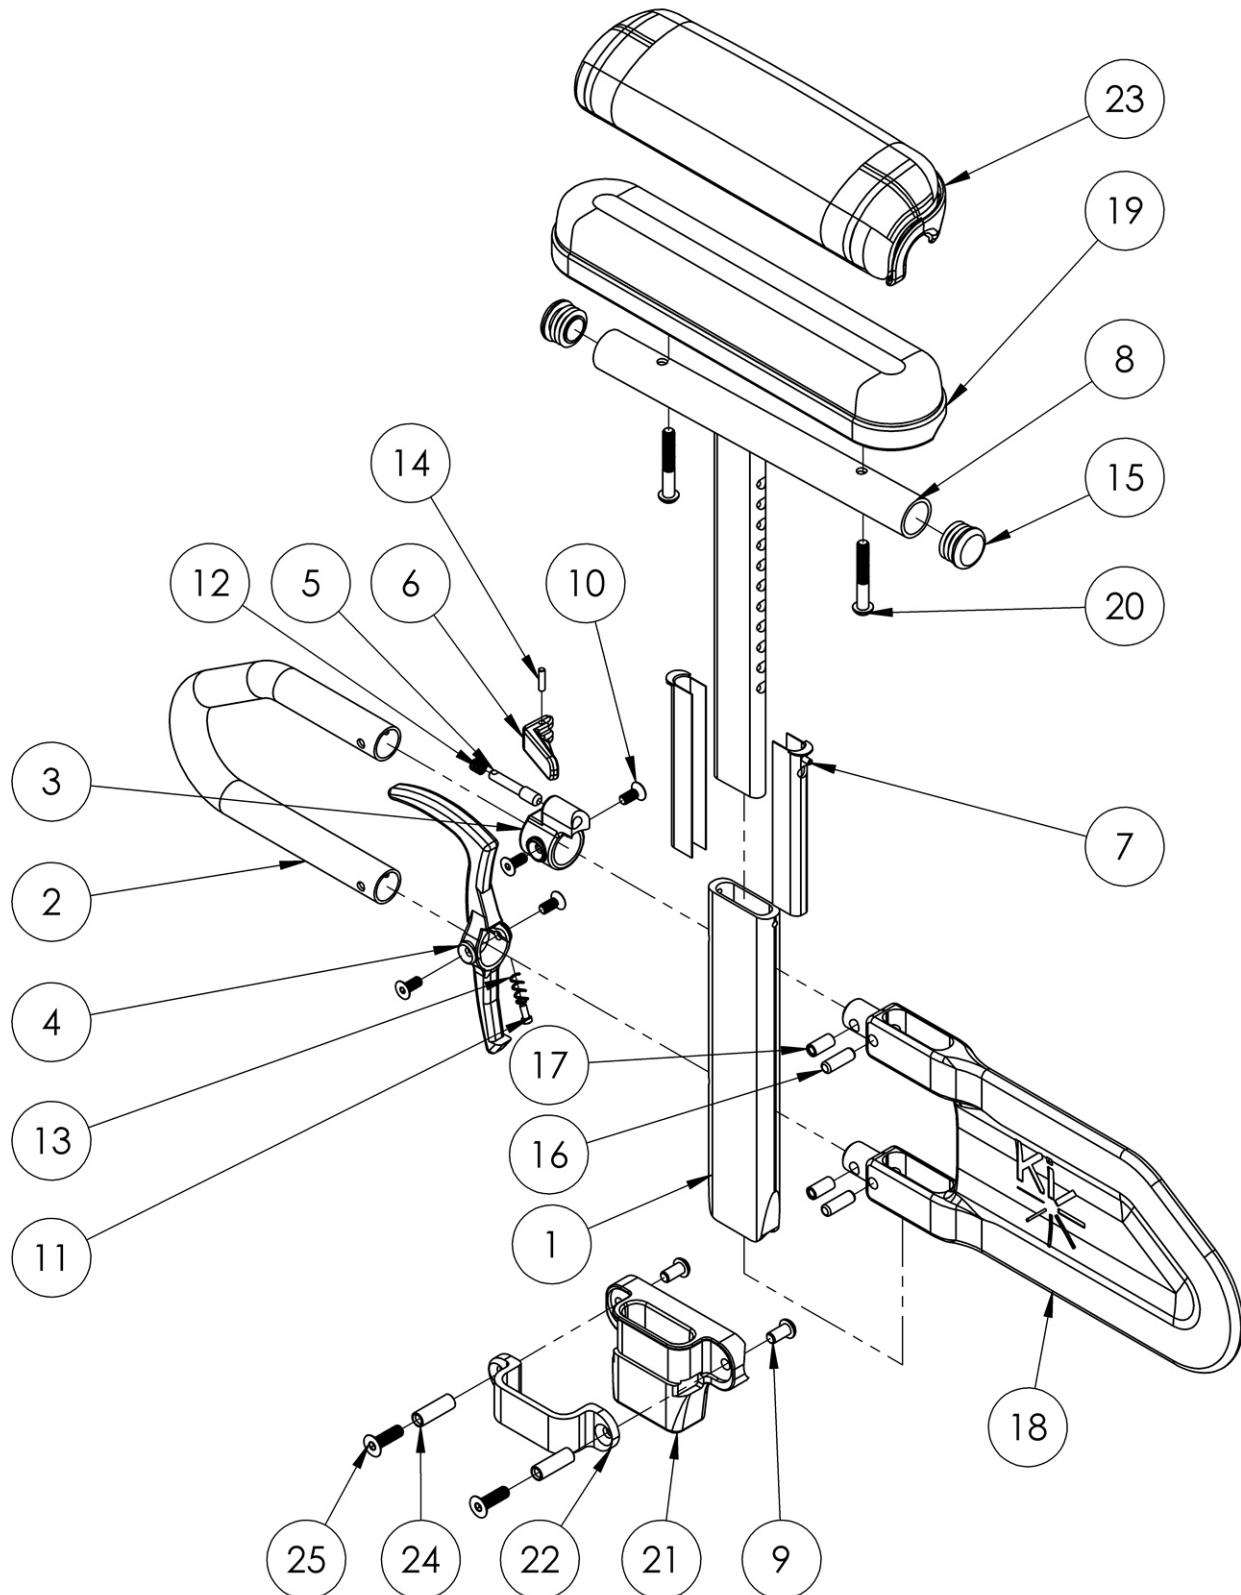

# Spark Height Adjustable T-Arm

Short assemblies are used with 14-17 Seat Depths. Long assemblies are used with 18"-19" Seat Depths <p>

This design effective November 10, 2017 for long panels and December 6, 2017 for short panels <p>

If retrofitting to Height Adjustable T-Arms, new rear frames are required <p>

If retrofitting to Height Adjustable T-Arms and One Arm Drive is present, a new drive shaft may be required. In addition to a new drive shaft, order the corresponding hardware kit: 109439 for Blade Style One Arm Drive, 503433 for Hex Style One Arm Drive or 112898 for Quick Release Style One Arm Drive

Item Number	Part Number	Description	Quantity	Retail
1	000089	Height Adj T Armrest Post	1	\$25.10
2	000095	Height Adj T Armrest Transfer Tube	1	\$28.07
3, 5, 6, 10, 12, 14	505490	Height Adj T-Arm Upper Latch Assembly	1	\$40.56
7	000090	Height Adj T Armrest Shim	2	\$2.55
8a, 15	112906	Height Adj T Armrest Upper Desk w/ Tube End Plug	1	\$76.67
8b, 15	112907	Height Adj T Armrest Upper Full w/ Tube End Plug	1	\$76.67
9	100667	M6 x 12 BTN SHCS BLKZC w/Patch	2	\$1.58
10	003458	M5 X 12mm FHCS BLK ZN W/ Patch	4	\$1.05
11	000152	Height Adj T Armrest Release Spring Button	1	\$1.09
13	000135	Height Adj T Armrest Release Lever Spring	1	\$1.09
15	100803	Tube End Plug 7/8"	2	\$1.58
16	003641	.25" x .75" Dowel Pin	2	\$1.05
17	003457	M5 x 14mm Barrel Nut	2	\$1.05
19a	100500	Arm Pad Full	1	\$23.64
19b	100501	Arm Pad Desk	1	\$23.64
20a	100696	M5 x 30mm PPH Capscrew <i>Used with Standard Arm Pads</i>	2	\$1.58
20b	100654	M5 x 40 DIN7985 PH Pan HD M/S ZC <i>Used with Waterfall Arm Pads</i>	2	\$1.58
21	002723	Height Adjustable T-Arm Receiver Spark	1	\$15.25
22	000088	Height Adj T Armrest Bracket	1	\$27.42
23a	102452	Waterfall Arm Pad Full	1	\$32.80
23b	102521	Waterfall Arm Pad Desk	1	\$32.80
24	000065	M6 x 23.68 Threaded Barrel	2	\$4.13
25	100866	M6 x 20 CLS12.9 DIN7991 FSHCS Blk Zc w/Patch	2	\$2.63