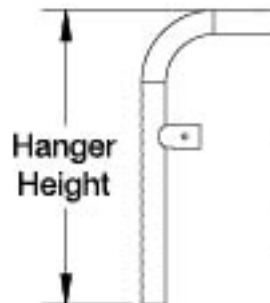

# 90 Degree Front Mount Hanger

Hanger	Height
Short	10.3"
Medium	12.3"

*If chair was built with a fixed front frame or hangers were omitted, then latch blocks need to be ordered with hangers. Please reference the "Front Frame" parts manual page for Catalyst chairs and the "Seat Frame" parts manual page for Focus and Flip chairs. If changing degree of hanger, new extension tubes may be needed. If switching from a contracture footrest to a standard hanger, front seat tubes and latch blocks with hardware will be needed.*

Item Number	Part Number	Description	Quantity
1a, 2 - 13	100384_ _ _	Hanger Assm 90 Front Mount Medium Classic Latch Left _ _ _	1
1a, 2 - 13	100383_ _ _	Hanger Assm 90 Front Mount Medium Classic Latch Right _ _ _	1
1b, 2 - 13	501370_ _ _	Hanger Assm 90 Front Mount Short Classic Latch Left _ _ _	1
1b, 2 - 13	501371_ _ _	Hanger Assm 90 Front Mount Short Classic Latch Right _ _ _	1