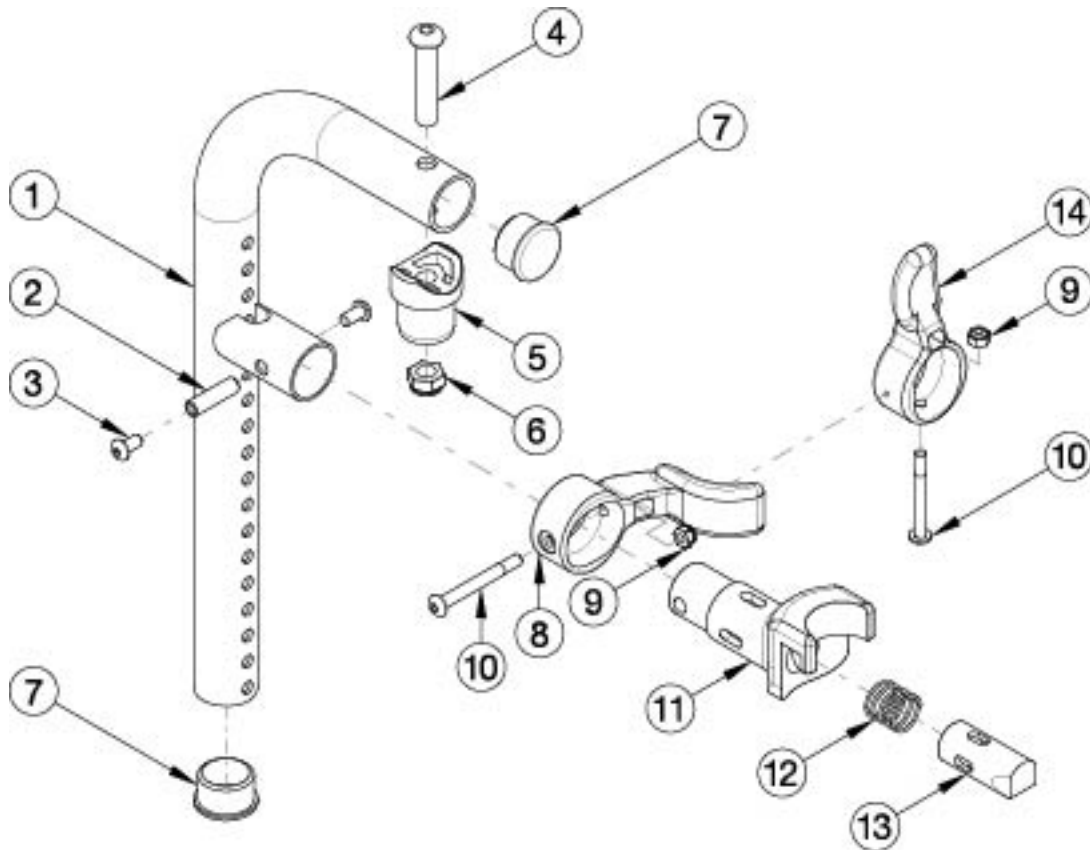

# 90 Degree Front Mount Hanger

Hanger	Height
Short	10.3"
Medium	12.3"

*If chair was built with a fixed front frame or hangers were omitted, then latch blocks need to be ordered with hangers. Please reference the "Front Frame" parts manual page for Catalyst chairs and the "Seat Frame" parts manual page for Focus and Flip chairs. If changing degree of hanger, new extension tubes may be needed. If switching from a contracture footrest to a standard hanger, front seat tubes and latch blocks with hardware will be needed.*

Item Number	Part Number	Description	Quantity
1a, 2 - 13	100384_ _ _	Hanger Assm 90 Front Mount Medium Classic Latch Left _ _ _	1
1a, 2 - 13	100383_ _ _	Hanger Assm 90 Front Mount Medium Classic Latch Right _ _ _	1
1b, 2 - 13	501370_ _ _	Hanger Assm 90 Front Mount Short Classic Latch Left _ _ _	1
1b, 2 - 13	501371_ _ _	Hanger Assm 90 Front Mount Short Classic Latch Right _ _ _	1

<b>Item Number</b>	<b>Part Number</b>	<b>Description</b>	<b>Quantity</b>
12	000119	Hanger Spring	1
13	003227	Hanger Latch Pin	1
13	003227INST	Hanger Latch Pin with 4-Way Release Instruction	1
14	003228	Hanger Latch, 4-Way, Lever	1
14	003228INST	Hanger Latch, 4-Way, Lever with Instruction	1