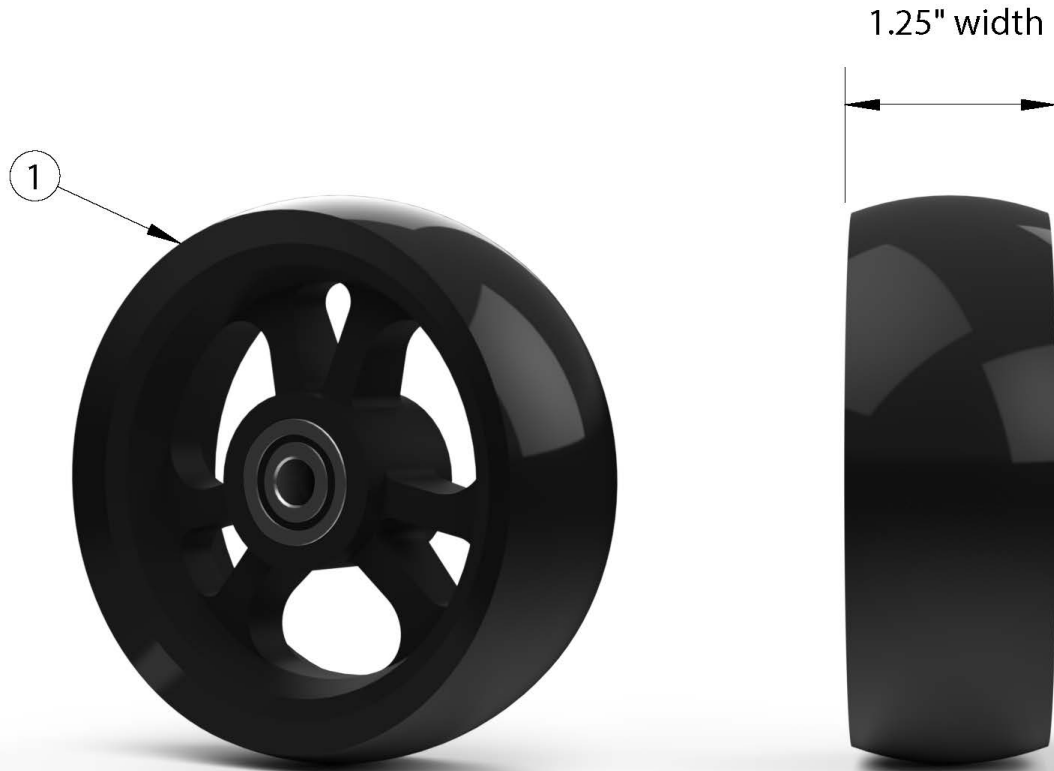

Rogue XP Casters - 1" Poly

If changing size of casters, new forks may be needed.

Item Number	Part Number	Description	Quantity
1a	100809	Caster 4 x 1" Poly (1.25") <i>Replaced part number 100517</i>	1
1b	100807	Caster 5 x 1" Poly (1.25") <i>Replaced part number 100518</i>	1
1c	100786	Caster 6 x 1" Poly (1.25") <i>Replaced part number 100521</i>	1