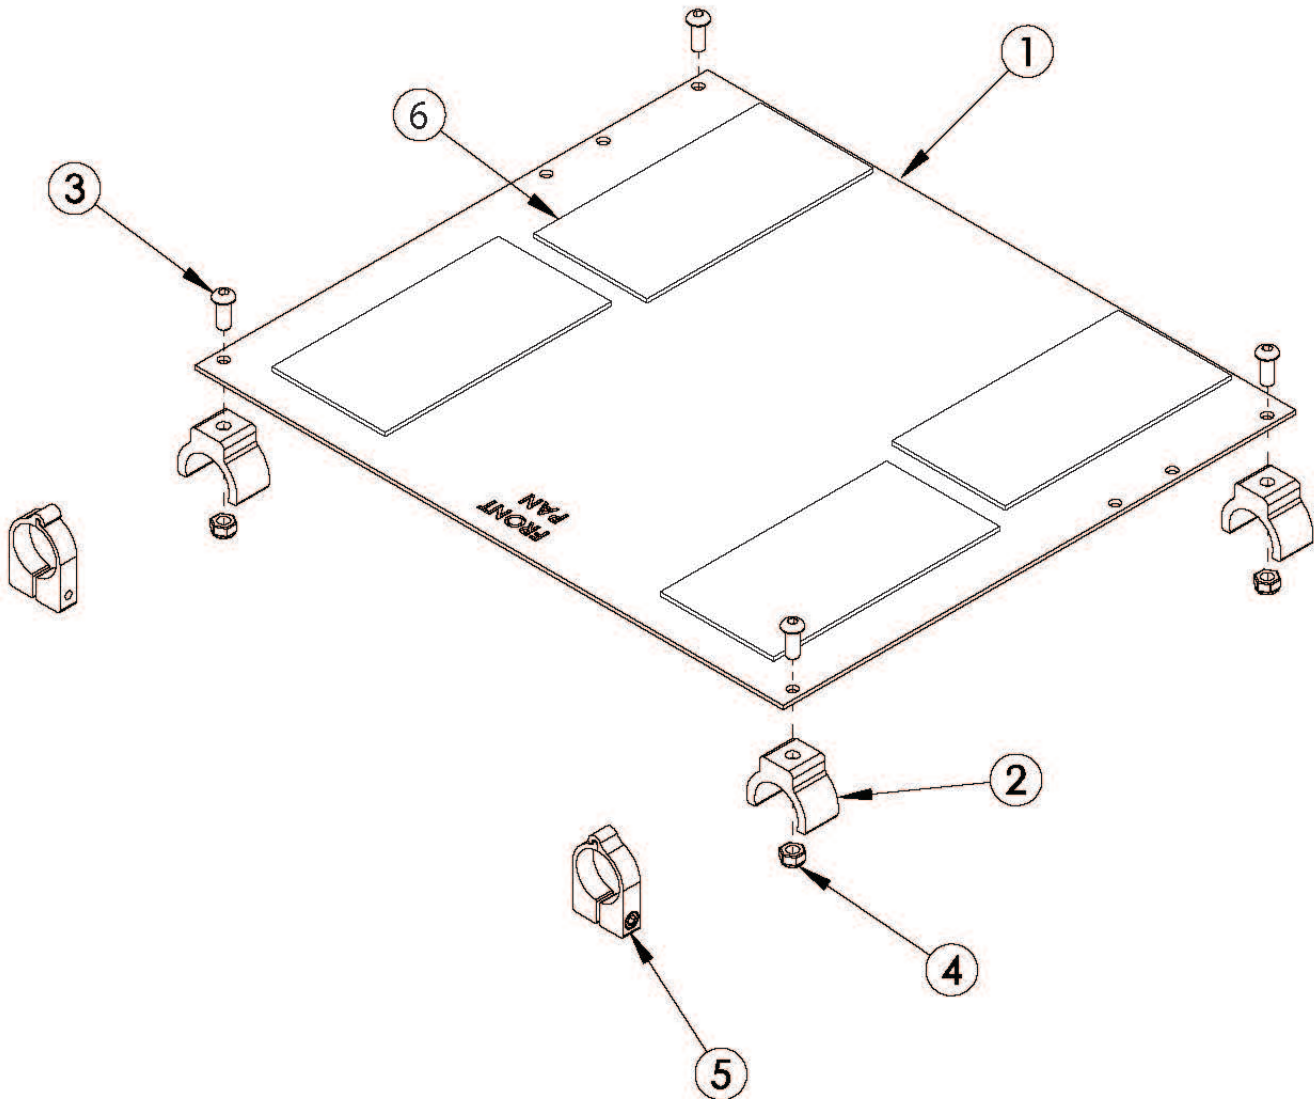

(Discontinued) Spark / Catalyst Aluminum Seat Pan

Part Number	Tape Size	Seat Pan Depth
004458	3" X 4"	10" - 11"
004458 & 004459	3" X 4" & 3" X 5"	12"
004459	3" X 5"	13"
004460	3" X 6"	14" - 22"

This seat pan is used if transit is not present on the chair. The seat pan width and depth measure approximately 0.5" less than the chair size. For a complete seat pan assembly, select the seat pan size needed and hardware kit.