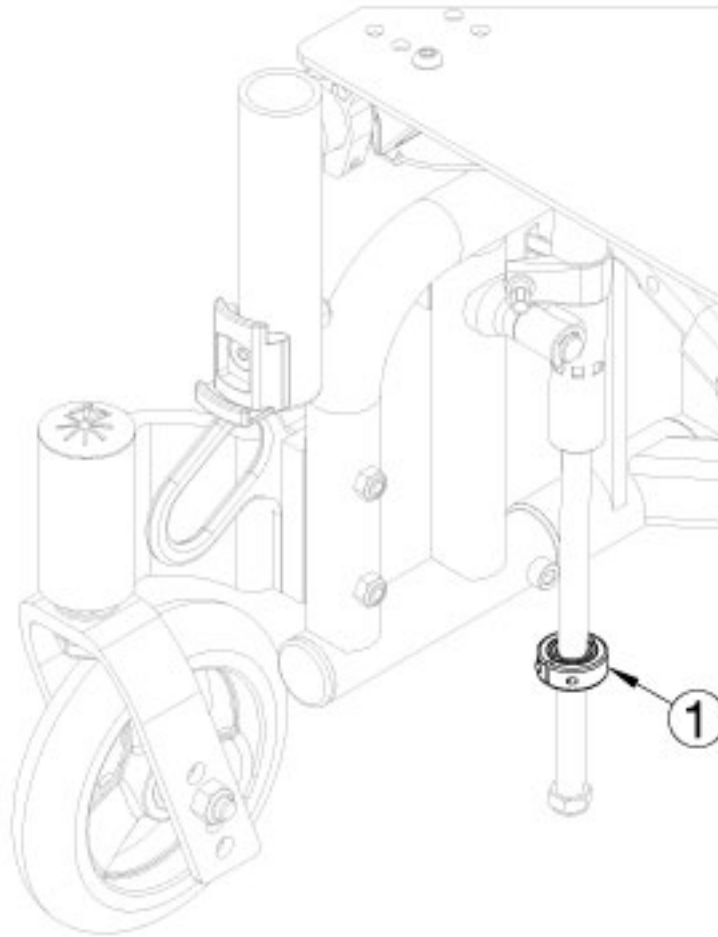

# Arc Tilt Stops

Item Number	Part Number	Description	Quantity
1	102904	Tilt Stop Flip / Liberty / Arc	2