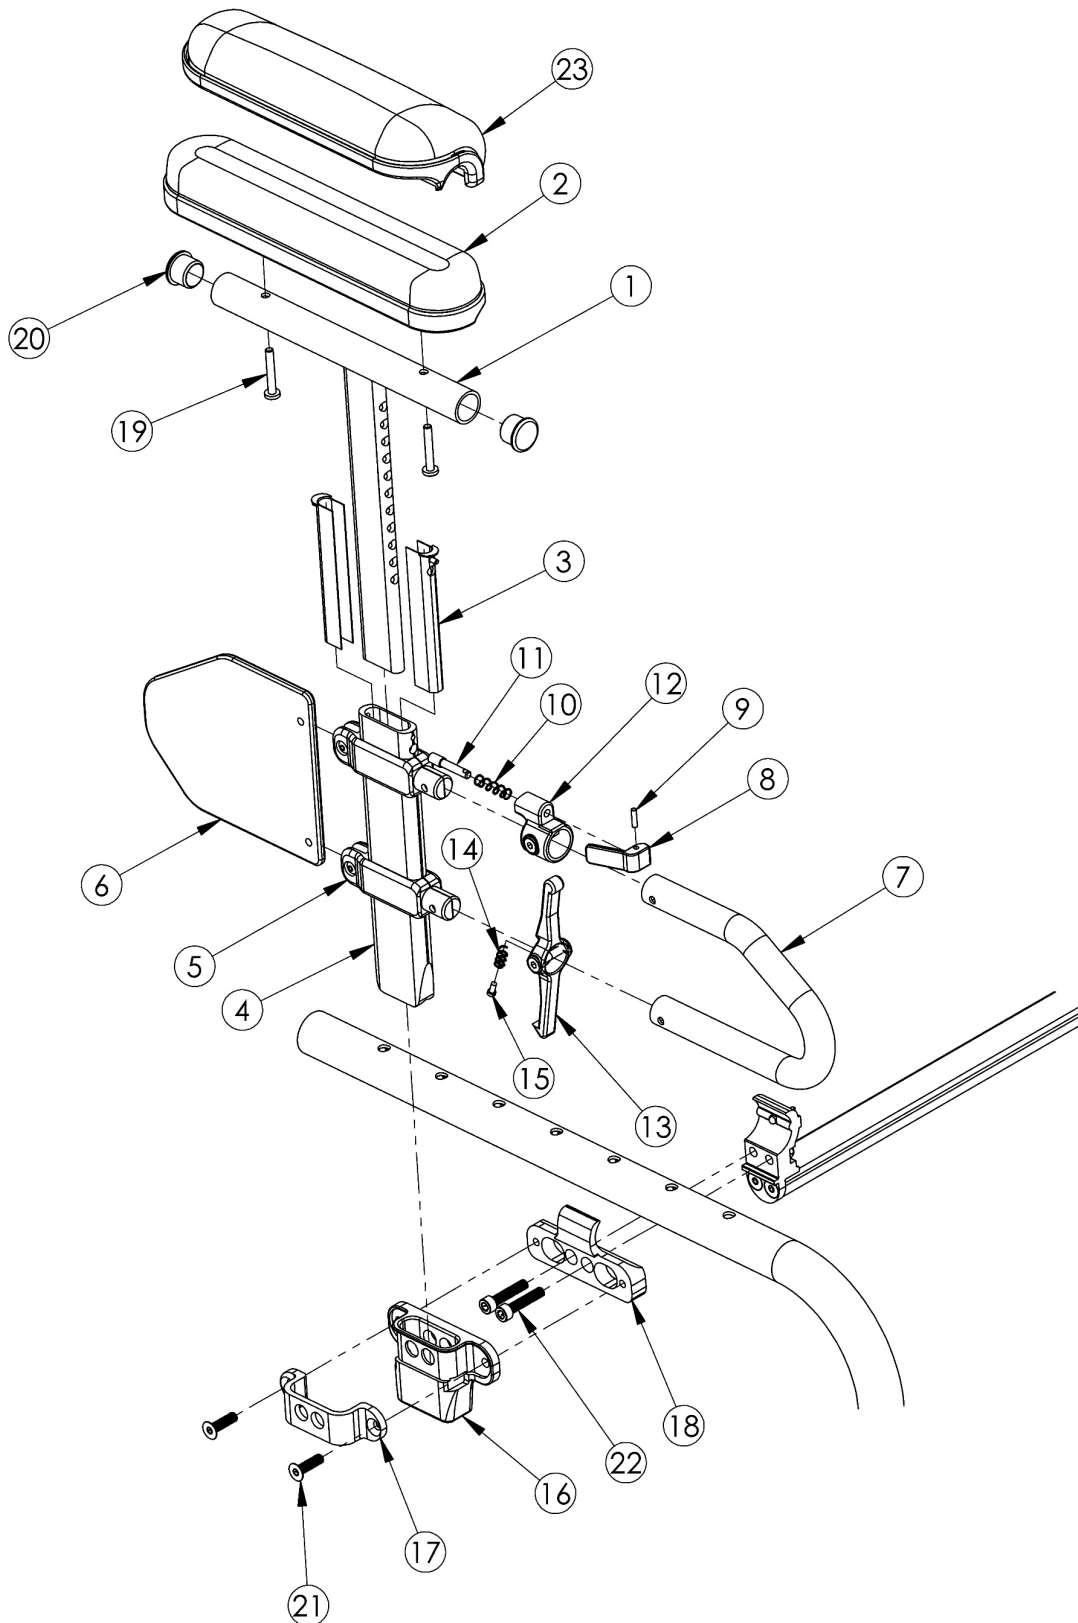

# Discontinued Clik Height Adjustable T-Arm

Item Number	Part Number	Description	Quantity
1a, 3-5, 6, 7-15, 20	100238	Height Adj T Armrest Short Desk Right <i>Replaced with 003463</i>	1
1a, 3-5, 6, 7-15, 20	100242	Height Adj T Armrest Short Desk Left <i>Replaced with 003463</i>	1
1b, 3-5, 6, 7-15, 20	100239	Height Adj T Armrest Short Full Right <i>Replaced with 003464</i>	1
1b, 3-5, 6, 7-15, 20	100243	Height Adj T Armrest Short Full Left <i>Replaced with 003464</i>	1
1a, 2b, 3-5, 6, 7-15, 19, 20	501682	Height Adj T-Arm Assm Short Desk w/ Std Pad Left <i>Replaced with 505646</i>	1
1a, 2b, 3-5, 6, 7-15, 19, 20	501683	Height Adj T-Arm Assm Short Desk w/ Std Pad Right <i>Replaced with 505646</i>	1
1b, 2a, 3-5, 6, 7-15, 19, 20	501684	Height Adj T-Arm Assm Short Full w/ Std Pad Left <i>Replaced with 505644</i>	1
1b, 2a, 3-5, 6, 7-15, 19, 20	501685	Height Adj T-Arm Assm Short Full w/ Std Pad Right <i>Replaced with 505644</i>	1
1a, 2d, 3-5, 6, 7-15, 19, 20	501690	Height Adj T-Arm Assm Short Desk w/ Waterfall Pad Left <i>Replaced with 505650</i>	1
1a, 2d, 3-5, 6, 7-15, 19, 20	501691	Height Adj T-Arm Assm Short Desk w/ Waterfall Pad Right <i>Replaced with 505650</i>	1
1b, 2c, 3-5, 6, 7-15, 19, 20	501692	Height Adj T-Arm Assm Short Full w/ Waterfall Pad Left <i>Replaced with 505648</i>	1
1b, 2c, 3-5, 6, 7-15, 19, 20	501693	Height Adj T-Arm Assm Short Full w/ Waterfall Pad Right <i>Replaced with 505648</i>	1
16-18, 21, 22	502498	Height Adj T-Arm Receiver Assm CLIK	1
1a, 2b, 3-5, 6, 7-22	502499	Height Adj T-Arm Assm Short Desk w/ Std Pad and Receiver Left CLIK <i>Replaced with 506065</i>	1
1a, 2b, 3-5, 6, 7-22	502500	Height Adj T-Arm Assm Short Desk w/ Std Pad and Receiver Right CLIK <i>Replaced with 506065</i>	1
1b, 2a, 3-5, 6, 7-22	502501	Height Adj T-Arm Assm Short Full w/ Std Pad and Receiver Left CLIK <i>Replaced with 506067</i>	1
1b, 2a, 3-5, 6, 7-22	502502	Height Adj T-Arm Assm Short Full w/ Std Pad and Receiver Right CLIK <i>Replaced with 506067</i>	1
1a, 2d, 3-5, 6, 7-22	502507	Height Adj T-Arm Assm Short Desk w/ Waterfall Pad and Receiver Left CLIK <i>Replaced with 506069</i>	1