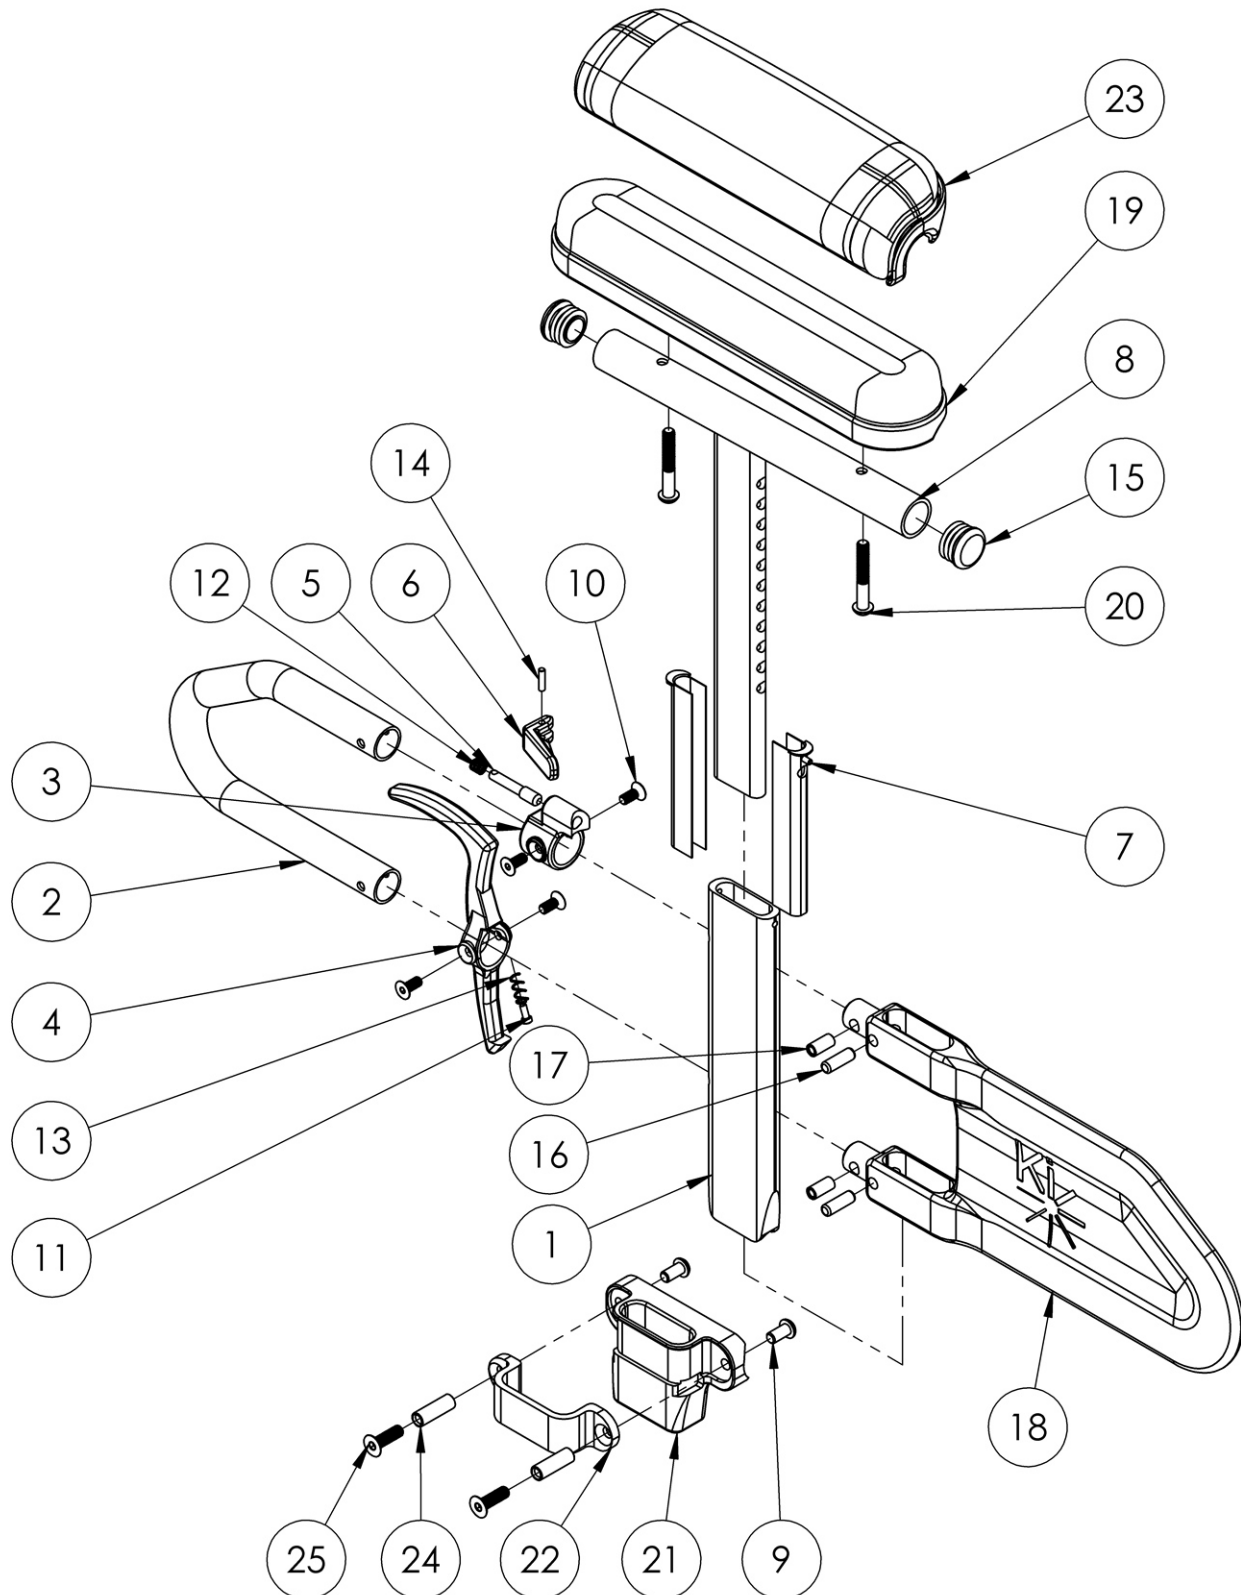

# Spark Height Adjustable T-Arm

Short assemblies are used with 14-17 Seat Depths. Long assemblies are used with 18"-19" Seat Depths This design effective November 10, 2017 for long panels and December 6, 2017 for short panels If retrofitting to Height Adjustable T-Arms, please note the following: \* New rear frames are required \* Receivers are needed \* If One Arm Drive is present, a new drive shaft may be required. In addition to a new drive shaft, order the corresponding hardware kit: 109439 for Blade Style One Arm Drive, 503433 for Hex Style One Arm Drive or 112898 for Quick Release Style One Arm Drive

Item Number	Part Number	Description	Quantity
1	000089	Height Adjustable T Armrest Post	1
2	000095	Height Adjustable T Armrest Transfer Tube	1
3, 5, 6, 10, 12, 14	505490	Height Adjustable T-Arm Upper Latch Assembly	1
7	000090	Height Adjustable T Armrest Shim	2
8a, 15	112906	Height Adjustable T Armrest Upper Desk w/ Tube End Plug	1
8b, 15	112907	Height Adjustable T Armrest Upper Full w/ Tube End Plug	1
9	100667	M6 x 12 BTN SHCS BLKZC w/Patch	2
10	003458	M5 X 12mm FHCS BLK ZN W/ Patch	4
11	000152	Height Adjustable T Armrest Release Spring Button	1
13	000135	Height Adjustable T Armrest Release Lever Spring	1
15	100803	Tube End Plug 7/8"	2
16	003641	.25" x .75" Dowel Pin	2
17	003457	M5 x 14mm Barrel Nut	2
19a	100500	Arm Pad Full	1
19b	100501	Arm Pad Desk	1
20a	100696	M5 x 30mm PPH Capscrew <i>Used with Standard Arm Pads</i>	2
20b	100654	M5 x 40 DIN7985 PH Pan HD M/S ZC <i>Used with Waterfall Arm Pads</i>	2
21	002723	Height Adjustable T-Arm Receiver Spark	1
22	000088	Height Adjustable T Armrest Bracket	1
23a	102452	Waterfall Arm Pad Full	1
23b	102521	Waterfall Arm Pad Desk	1
24	000065	M6 x 23.68 Threaded Barrel	2
25	100866	M6 x 20 CLS12.9 DIN7991 FSHCS Blk Zc w/Patch	2