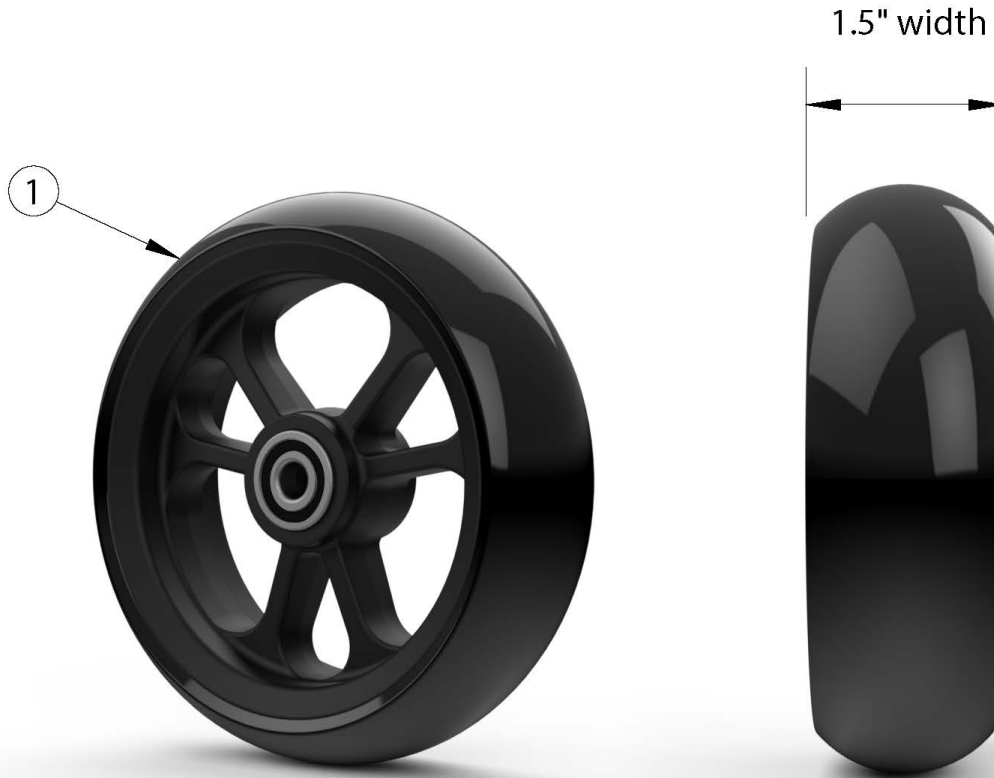

Little Wave XP Casters - 1.5" Poly

If changing size of casters, new forks may be needed.

Item Number	Part Number	Description	Quantity
1a	111842	Caster 4 x 1.5" Poly	1
1b	111843	Caster 5 x 1.5" Poly	1
1c	111844	Caster 6 x 1.5" Poly	1