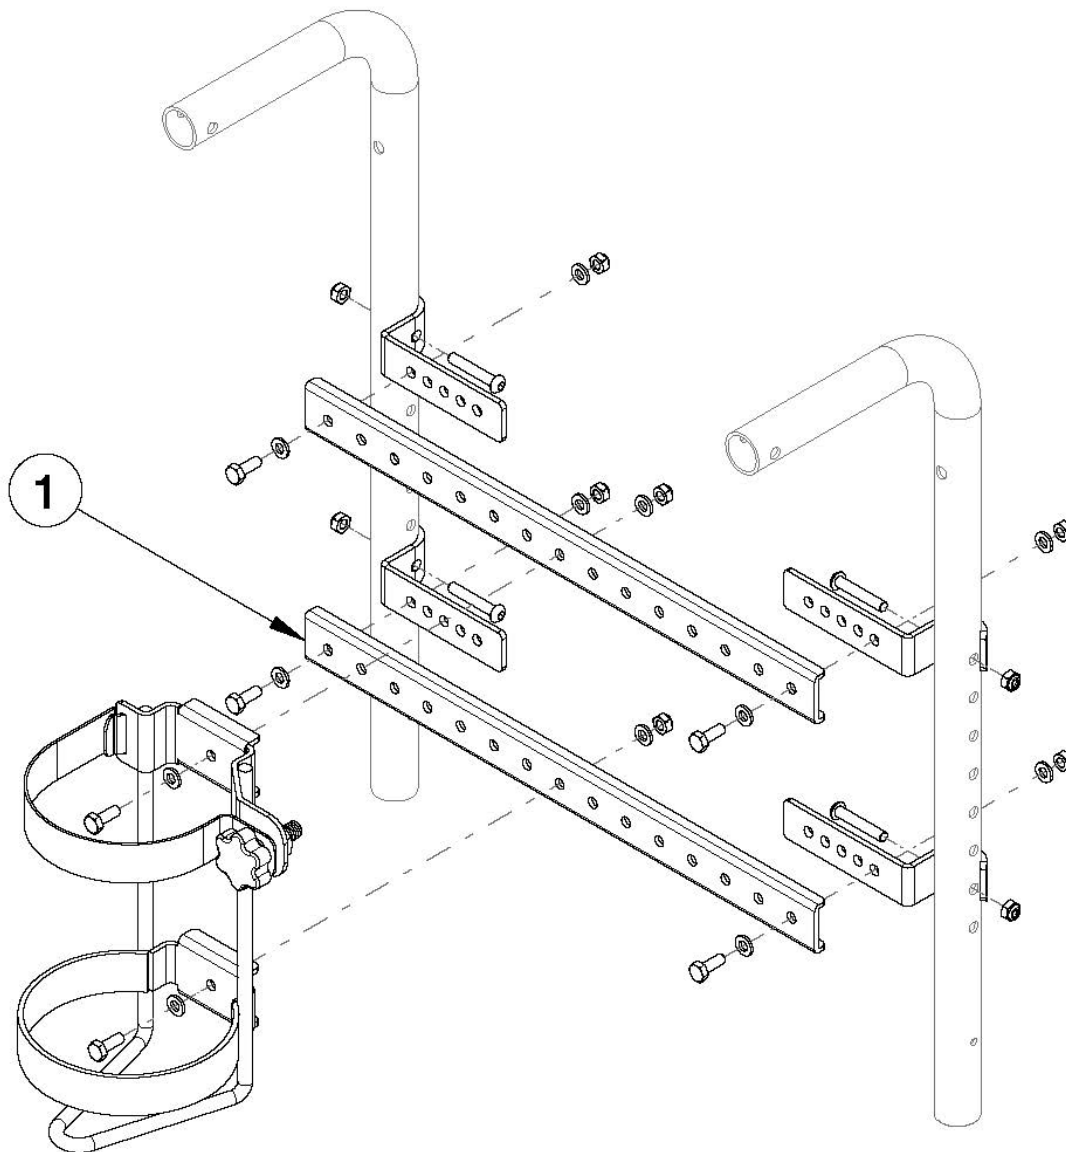

# Focus CR / CR45 O2 Holder Growth

*Has your width changed? If yes, please select accordingly.*

Item Number	Part Number	Description	Quantity
1a	001385	Strut, Channel, 14-16 Width, Tilt	2
1b	001386	Strut, Channel, 16-18 Width, Tilt	2
1c	001387	Strut, Channel, 18-20 Width, Tilt	2
1d	001388	Strut, Channel, 20-24 Width, Tilt	2