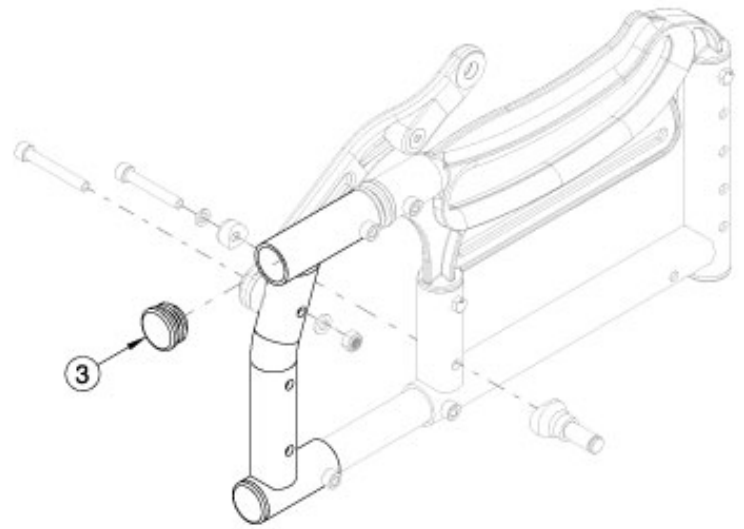

# Arc Front Side Frame - Growth

**Extra Short**

Is your depth changing? Will your existing side frames achieve your new depth? If no, please select the appropriate side frame. Select color of parts based on Base Frame color of the chair. If quoting a Left Front Frame for Australia or New Zealand, 122921 is required when transit is not present.

Item Number	Part Number	Description	Quantity
1a, 2, 3	113109_ _ _	Front Side Frame, Extra Short, Right, Arc <i>Accommodates 12-15" Depths</i>	1
1b, 2, 3	113110_ _ _	Front Side Frame, Extra Short, Left, Arc <i>Accommodates 12-15" Depths</i>	1
1c, 2, 3	113111_ _ _	Front Side Frame, Short, Right, Arc <i>Accommodates 14-17" Depths</i>	1
1d, 2, 3	113112_ _ _	Front Side Frame, Short, Left, Arc <i>Accommodates 14-17" Depths</i>	1
1e, 2, 3	113113_ _ _	Front Side Frame, Medium, Right, Arc <i>Accommodates 16-19" Depths</i>	1

Item Number	Part Number	Description	Quantity
1f, 2, 3	113114_ _ _	Front Side Frame, Medium, Left, Arc <i>Accommodates 16-19" Depths</i>	1
1g, 2, 3	113115_ _ _	Front Side Frame, Long, Right, Arc <i>Accommodates 18-20" Depths</i>	1
1h, 2, 3	113116_ _ _	Front Side Frame, Long, Left, Arc <i>Accommodates 18-20" Depths</i>	1
	122921	Not AS/NZS 3696.19 Compliant On-Chair Label with Instruction	1