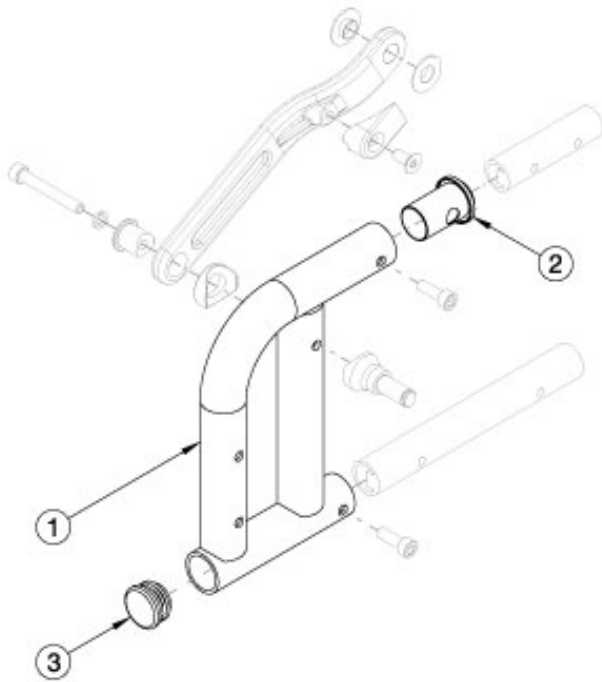

# Arc Front Side Frame - Growth

**Extra Short**

Is your depth changing? Will your existing side frames achieve your new depth? If no, please select the appropriate side frame. Select color of parts based on Base Frame color of the chair. If quoting a Left Front Frame for Australia or New Zealand, 122921 is required when transit is not present.

Item Number	Part Number	Description	Quantity
1a, 2, 3	113109_ _ _	Front Side Frame, Extra Short, Right, Arc <i>Accommodates 12-15" Depths</i>	1
1b, 2, 3	113110_ _ _	Front Side Frame, Extra Short, Left, Arc <i>Accommodates 12-15" Depths</i>	1
1c, 2, 3	113111_ _ _	Front Side Frame, Short, Right, Arc <i>Accommodates 14-17" Depths</i>	1
1d, 2, 3	113112_ _ _	Front Side Frame, Short, Left, Arc <i>Accommodates 14-17" Depths</i>	1
1e, 2, 3	113113_ _ _	Front Side Frame, Medium, Right, Arc <i>Accommodates 16-19" Depths</i>	1

Item Number	Part Number	Description	Quantity
1f, 2, 3	113114_ _ _	Front Side Frame, Medium, Left, Arc <i>Accommodates 16-19" Depths</i>	1
1g, 2, 3	113115_ _ _	Front Side Frame, Long, Right, Arc <i>Accommodates 18-20" Depths</i>	1
1h, 2, 3	113116_ _ _	Front Side Frame, Long, Left, Arc <i>Accommodates 18-20" Depths</i>	1
	122921	Not AS/NZS 3696.19 Compliant On-Chair Label with Instruction	1