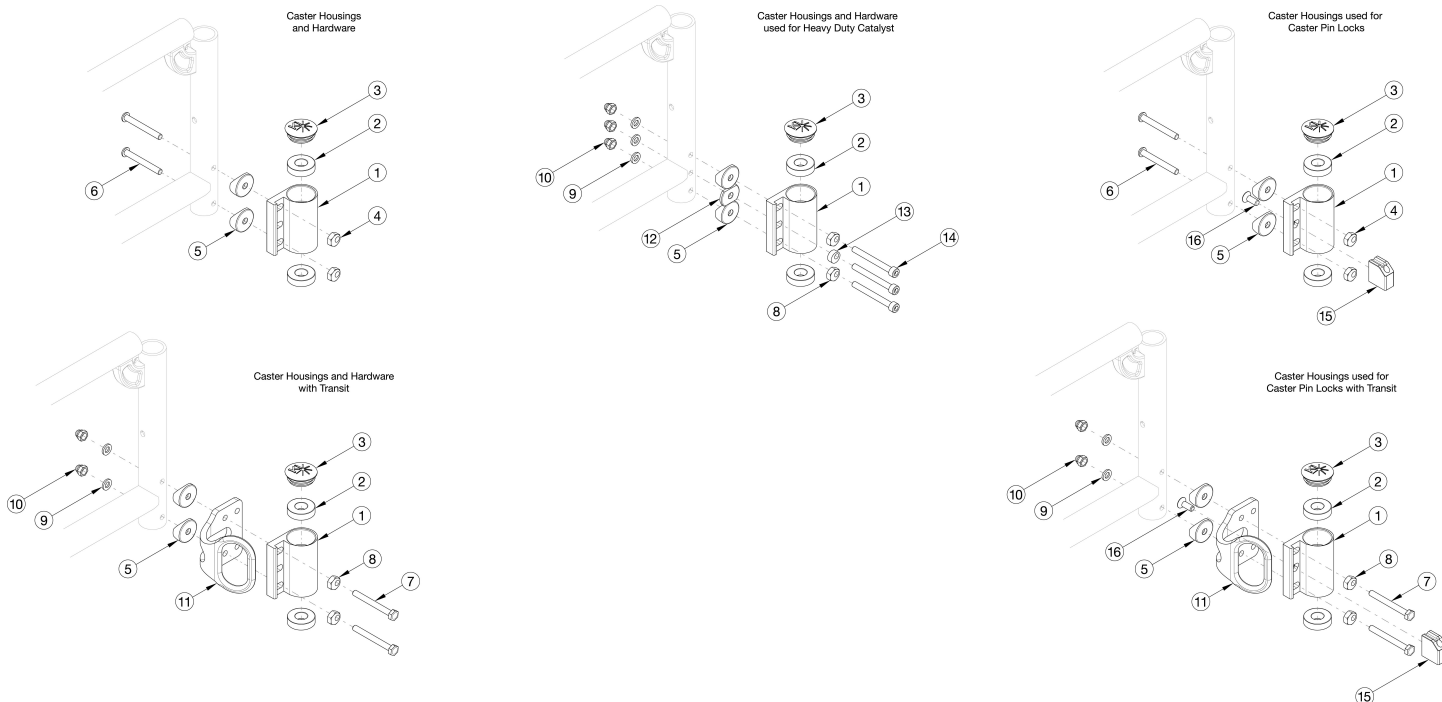

# Catalyst 4 Caster Housing

If replacing a caster housing and the chair has caster pin locks, please see [Catalyst Caster Pin Locks](#) page. Please Note: The shown orientation of the caster housing above is in the "Forward" position.

Item Number	Part Number	Description	Quantity
1a, 2-6	501172	Standard Caster Housing Assembly, Black, Left, No Transit, Standard Weight Capacity, Catalyst	1
1a, 2, 3, 5, 8, 9, 10, 12, 13, 14	114594	Standard Caster Housing Assembly, Black, Left, No Transit, Heavy Duty Weight Capacity, Catalyst	1
1b, 2-6	501173	Standard Caster Housing Assembly, Black, Right, No Transit, Standard Weight Capacity, Catalyst	1
1b, 2, 3, 5, 8, 9, 10, 12, 13, 14	114595	Standard Caster Housing Assembly, Black, Right, No Transit, Heavy Duty Weight Capacity, Catalyst	1
1a, 1b, 2-6	501174	Standard Caster Housing Assembly, Black, PAIR, No Transit, Standard Weight Capacity, Catalyst	1
1a, 1b, 2, 3, 5, 8, 9, 10, 12, 13, 14	114596	Standard Caster Housing Assembly, Black, PAIR, No Transit, Heavy Duty Weight Capacity, Catalyst	1
1a, 2, 3, 5, 7-10	501175	Standard Caster Housing Assembly, Black, Left, Transit, Standard Weight Capacity, Catalyst <i>Transit Bracket not included in assembly</i>	1
1b, 2, 3, 5, 7-10	501176	Standard Caster Housing Assembly, Black, Right, Transit, Standard Weight Capacity, Catalyst <i>Transit Bracket not included in assembly</i>	1
1a, 1b, 2, 3, 5, 7-10	501177	Standard Caster Housing Assembly, Black, PAIR, Transit, Standard Weight Capacity, Catalyst <i>Transit Bracket not included in assembly</i>	1