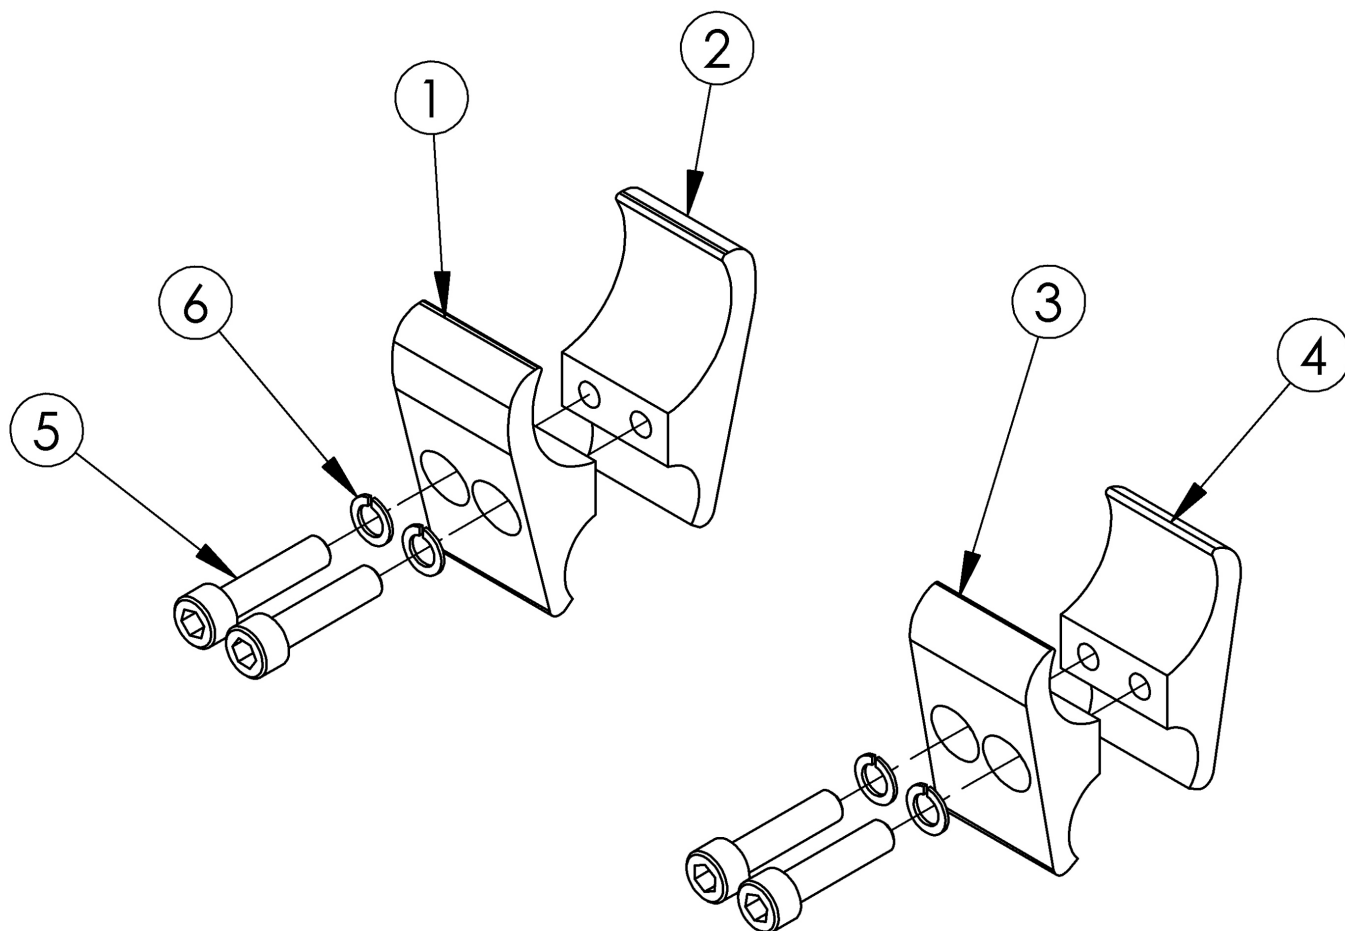

Rogue / Rogue ALX / Little Wave XP Wheel Lock Clamps

Item Number	Part Number	Description	Quantity
1a, 2a, 5, 6	501001	Wheel Lock Clamp Assembly, Rigid, Standard <i>Used with Under Seat Scissor Lock, Short Thro Scissor Lock and Low Profile Scissor Lock,</i>	1
1b, 2b, 5, 6	501002	Wheel Lock Clamp Assembly, Rigid, Modified <i>Used with Push to Lock, Push to Lock (Flush Mount), Pull to Lock, Push to Lock w/ Extension Handle, Pull to Lock w/ Extension Handle and Grade Aids</i>	1
3-6	501003	Wheel Lock Clamp Assembly TI, RG ALX/LW XP	1
1a	000376	Clamp Top 1.375" Rigid <i>Used with Under Seat Scissor Lock, Short Thro Scissor Lock and Low Profile Scissor Lock</i>	1
1b	000461	Clamp Top 1.375" Modified Rigid <i>Used with Push to Lock, Push to Lock (Flush Mount), Pull to Lock, Push to Lock w/ Extension Handle, Pull to Lock w/ Extension Handle and Grade Aids</i>	1

Item Number	Part Number	Description	Quantity
2a	000377	Clamp Bottom 1.375" Rigid <i>Used with Under Seat Scissor Lock, Short Thro Scissor Lock and Low Profile Scissor Lock</i>	1
2b	000967	Clamp Bottom 1.375" Extended Rigid <i>Used with Push to Lock, Push to Lock (Flush Mount), Pull to Lock, Push to Lock w/ Extension Handle, Pull to Lock w/ Extension Handle and Grade Aids</i>	1
3	000378	Clamp Top 1.125"	1
4	000379	Clamp Bottom 1.125"	1
5	100780	M6 x 25 SHCS ZC	2
6	101835	M6 Lock Washer Blk Zn	2