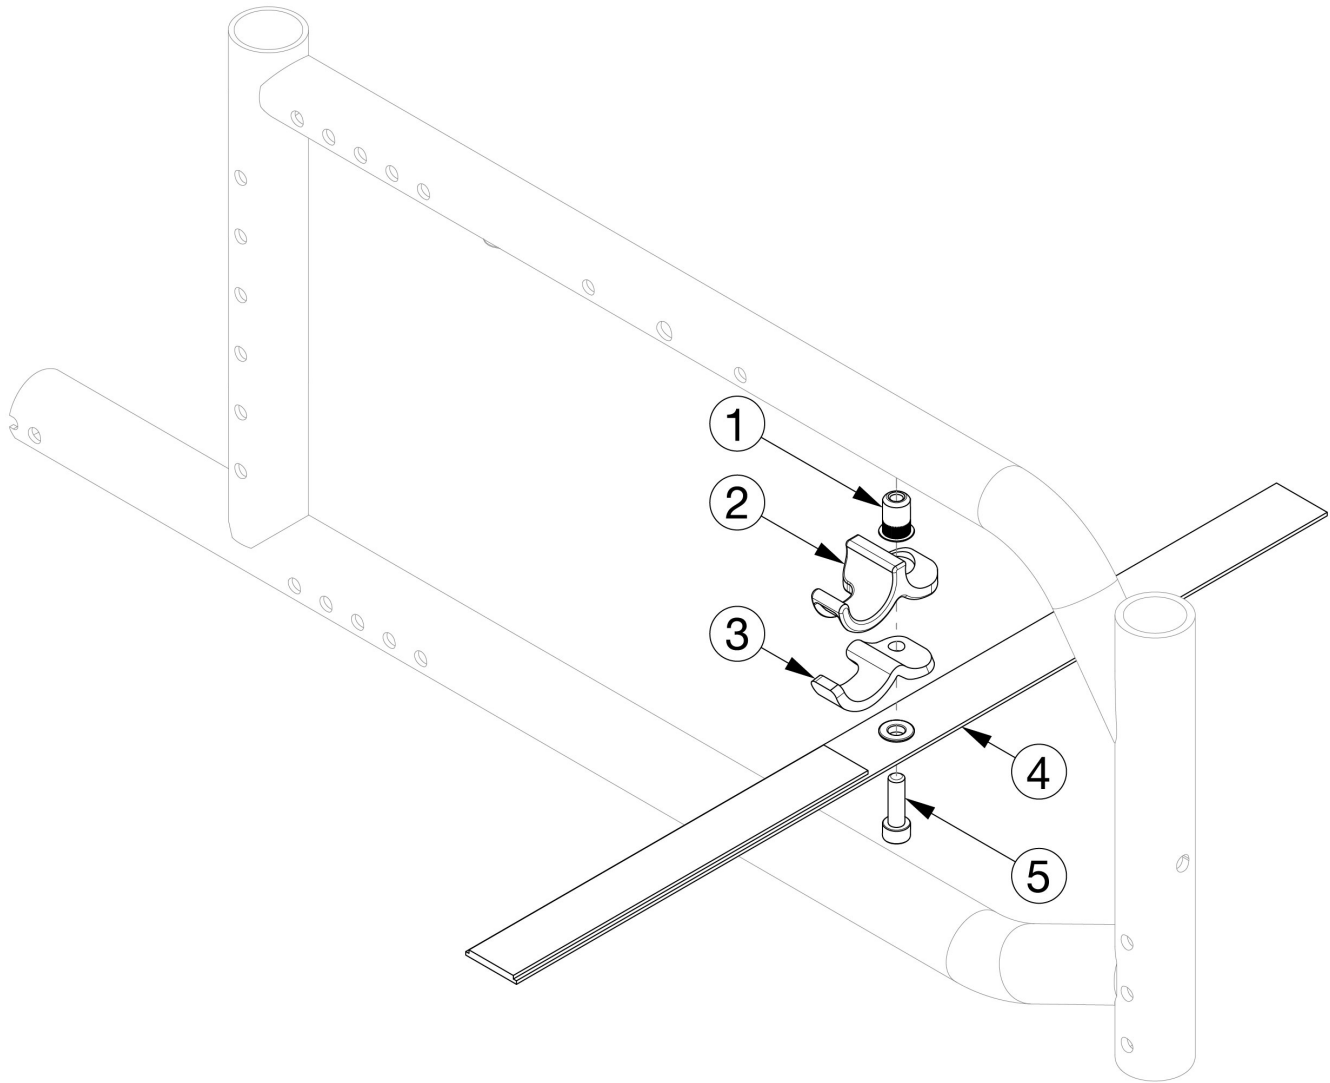

Catalyst E Velcro Closing Strap

Item Number	Part Number	Description	Quantity
1-5	115997	Velcro Closing Strap Kit	1
1	100661	M6 X 1.0 Rivnut	1
2	111937	Seat Hook	1
3	111938	Seat Hook Support, Steel	1
4	101107	Crutch Holder Velcro Strap	1
5	101180	M6 x 20 SHCS BLK ZC	1