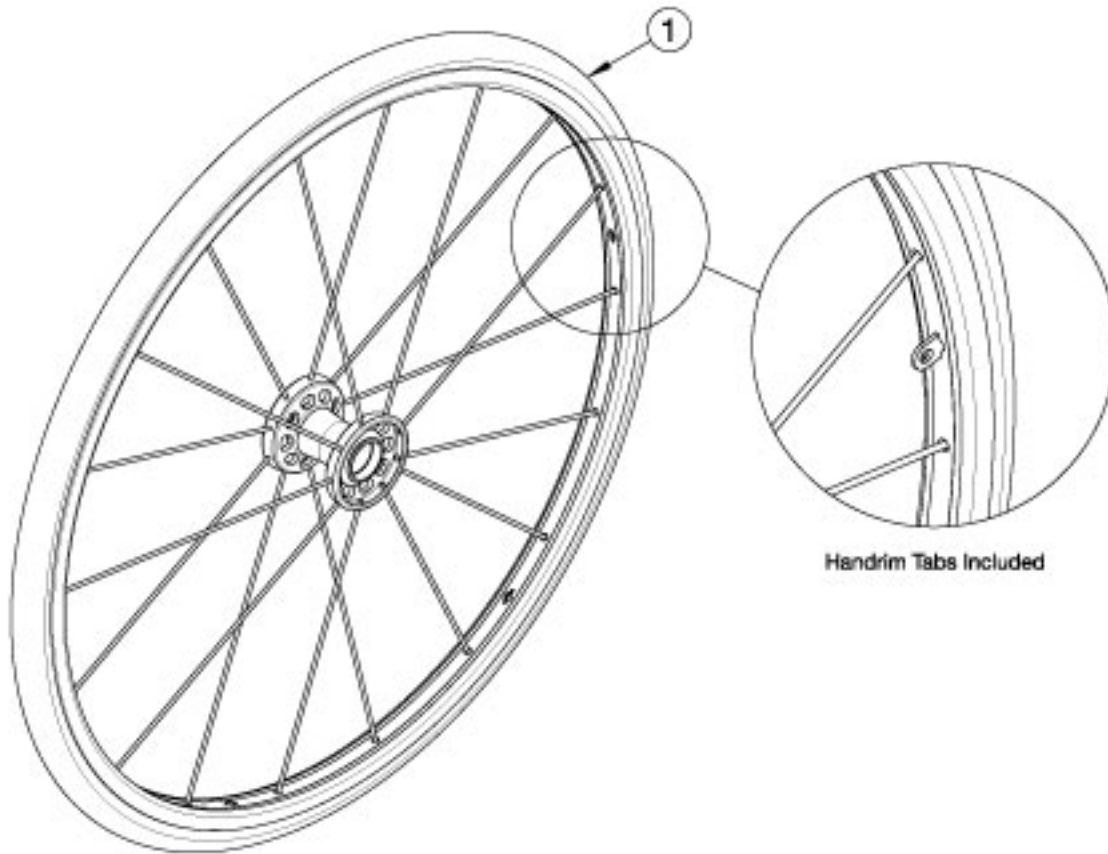

# MAXX Spoke Wheel / Tire Assemblies

Item Number	Part Number	Description	Quantity
1a	116734	22" MAXX Spoke Wheel with Pneumatic w/ Airless Insert Tire, Black	1
1b	116733	24" MAXX Spoke Wheel with Pneumatic w/ Airless Insert Tire, Black	1