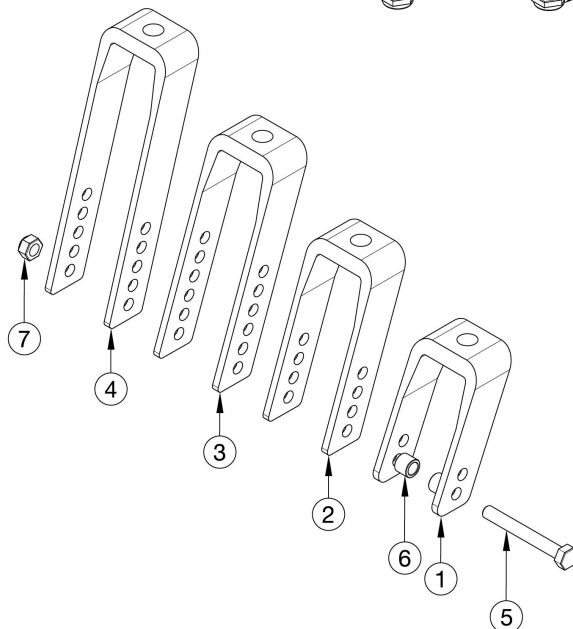

Catalyst E Caster Forks and Stems

Std

Std	3.5"
+ 3/4"	4.4"
+ 1 1/2"	5.1"
HD Std	4.4"
HD Tall	4.8"
Super Low	2.8"

Fork	Height	Width
4" Std	3.6"	2.2"
5" Std	4.6"	2.2"
6" Std	5.6"	2.2"
6" Wide	5.8"	2.9"
7" Std	6.9"	2.2"
7" Wide	7.0"	2.9"

Reference order form for detailed front seat height matrix.

Item Number	Part Number	Description	Quantity
8, 11, 12	500866	Std Caster Stem Assembly CAT	1
9, 11, 12, 13, 15, 16	500001	+3/4 Caster Stem Assembly CAT	1
10, 11, 12, 14, 15, 16	500002	+1 1/2 Caster Stem Assembly CAT	1