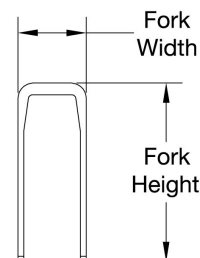

Catalyst E Caster Forks and Stems

Std

Std	3.5"
+ 3/4"	4.4"
+ 1 1/2"	5.1"
HD Std	4.4"
HD Tall	4.8"
Super Low	2.8"

Fork	Height	Width
4" Std	3.6"	2.2"
5" Std	4.6"	2.2"
6" Std	5.6"	2.2"
6" Wide	5.8"	2.9"
7" Std	6.9"	2.2"
7" Wide	7.0"	2.9"

Reference order form for detailed front seat height matrix.

Item Number	Part Number	Description	Quantity
8, 11, 12	500866	Std Caster Stem Assembly CAT	1
9, 11, 12, 13, 15, 16	500001	+3/4 Caster Stem Assembly CAT	1
10, 11, 12, 14, 15, 16	500002	+1 1/2 Caster Stem Assembly CAT	1