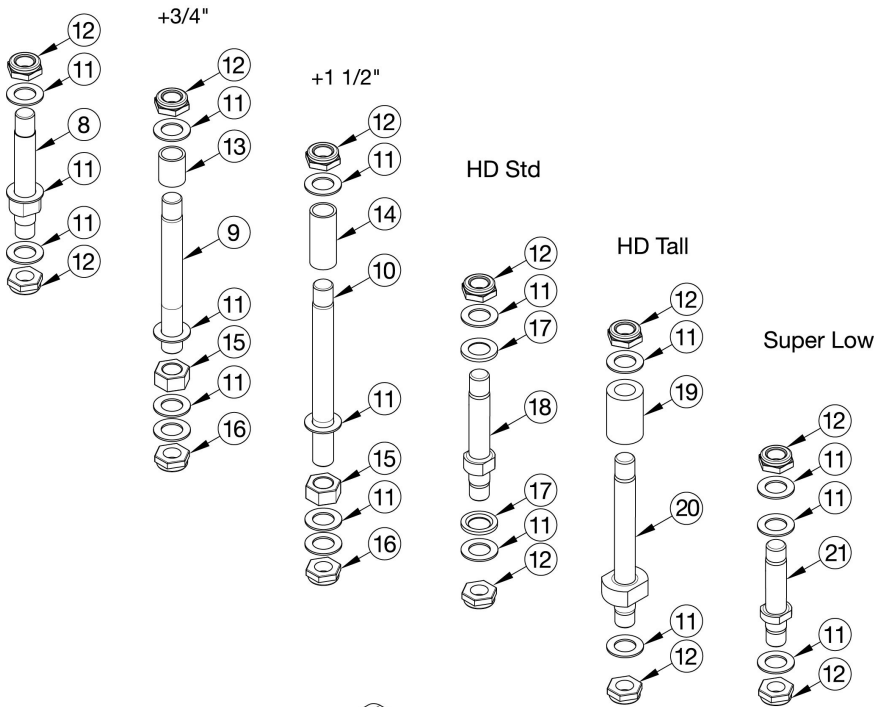

Catalyst E Caster Forks and Stems

Std

Std	3.5"
+ 3/4"	4.4"
+ 1 1/2"	5.1"
HD Std	4.4"
HD Tall	4.8"
Super Low	2.8"

Fork	Height	Width
4" Std	3.6"	2.2"
5" Std	4.6"	2.2"
6" Std	5.6"	2.2"
6" Wide	5.8"	2.9"
7" Std	6.9"	2.2"
7" Wide	7.0"	2.9"

Reference order form for detailed front seat height matrix.

Item Number	Part Number	Description	Quantity
8, 11, 12	500866	Std Caster Stem Assembly CAT	1
9, 11, 12, 13, 15, 16	500001	+3/4 Caster Stem Assembly CAT	1
10, 11, 12, 14, 15, 16	500002	+1 1/2 Caster Stem Assembly CAT	1