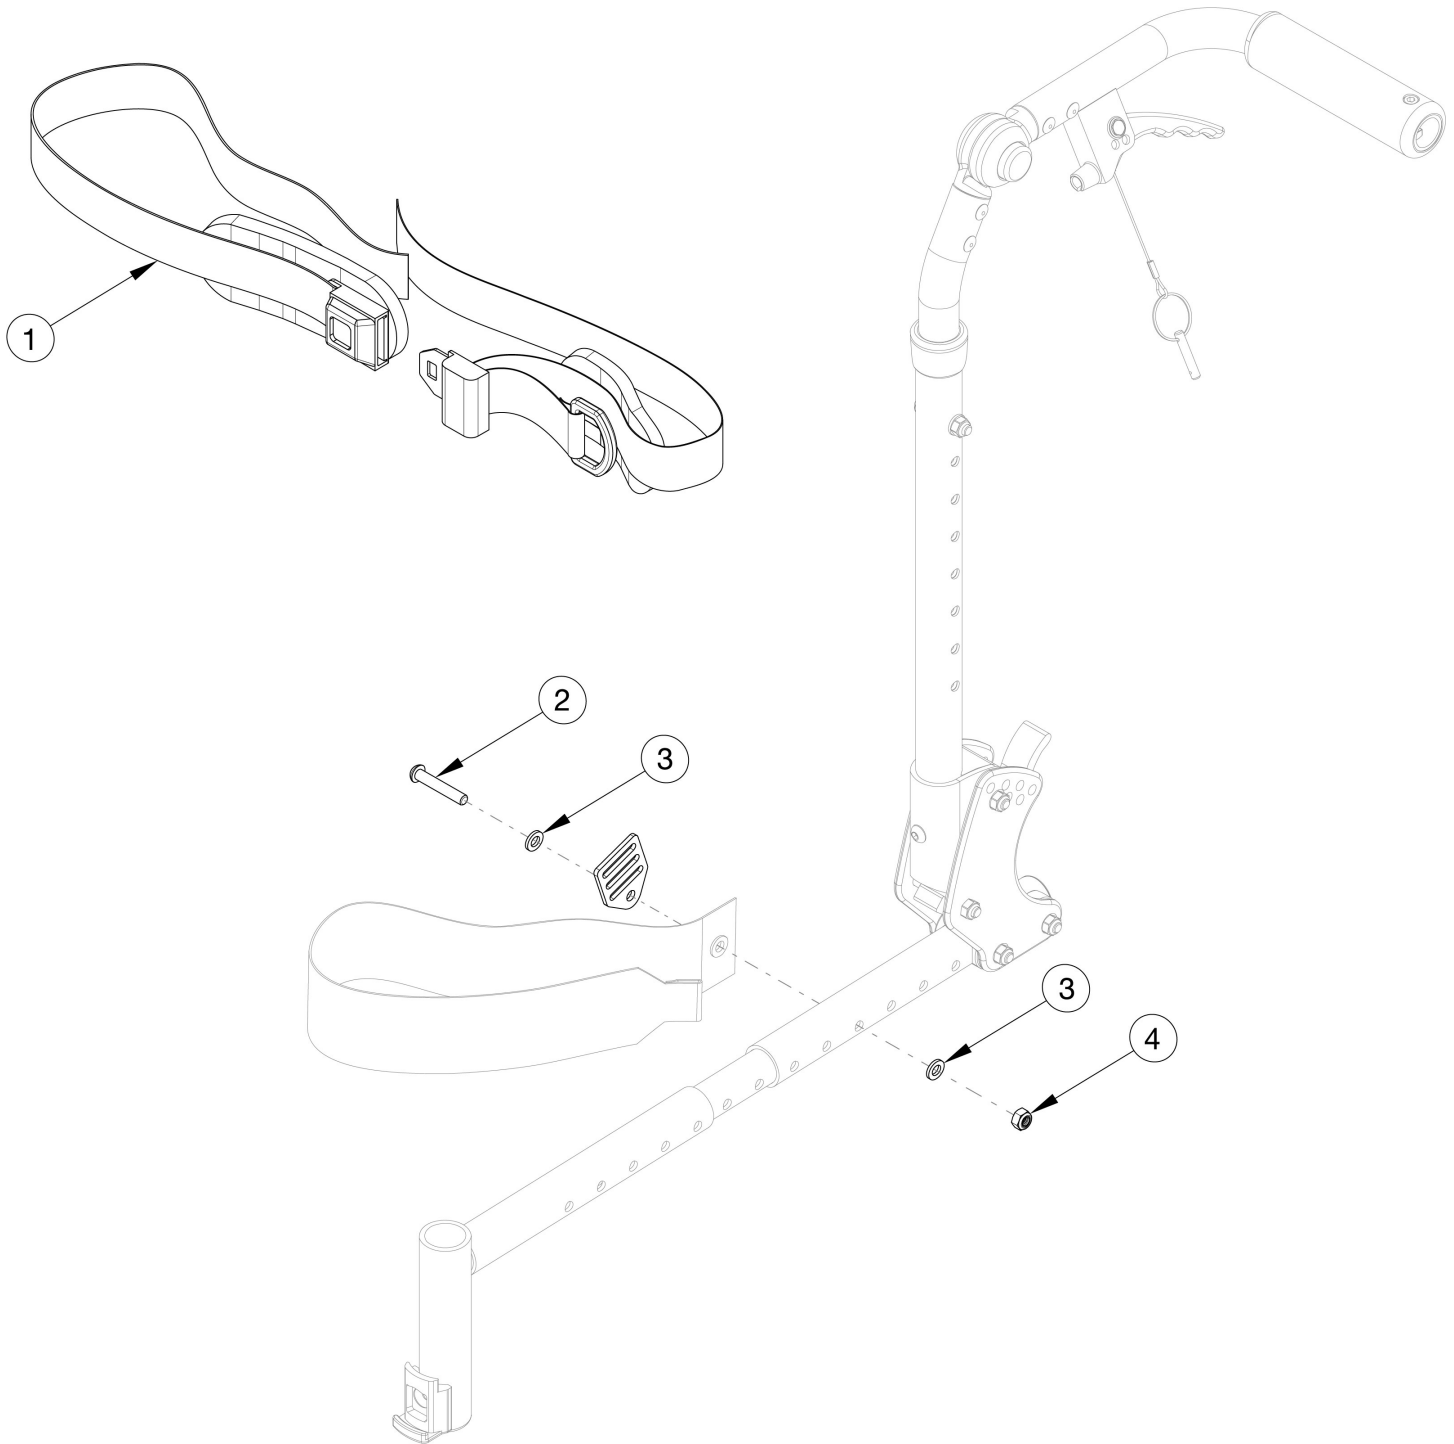

Flip Pelvic Positioning Belts - 1.5" Padded Auto Buckle and Hardware

Item Number	Part Number	Description	Quantity
1	100958	Belt Pelvic Positioning 1.5" Auto Buckle Padded 56"	1
2 - 4	102919	Seat Belt Mounting Hardware Flip / Liberty / Arc (PAIR)	1