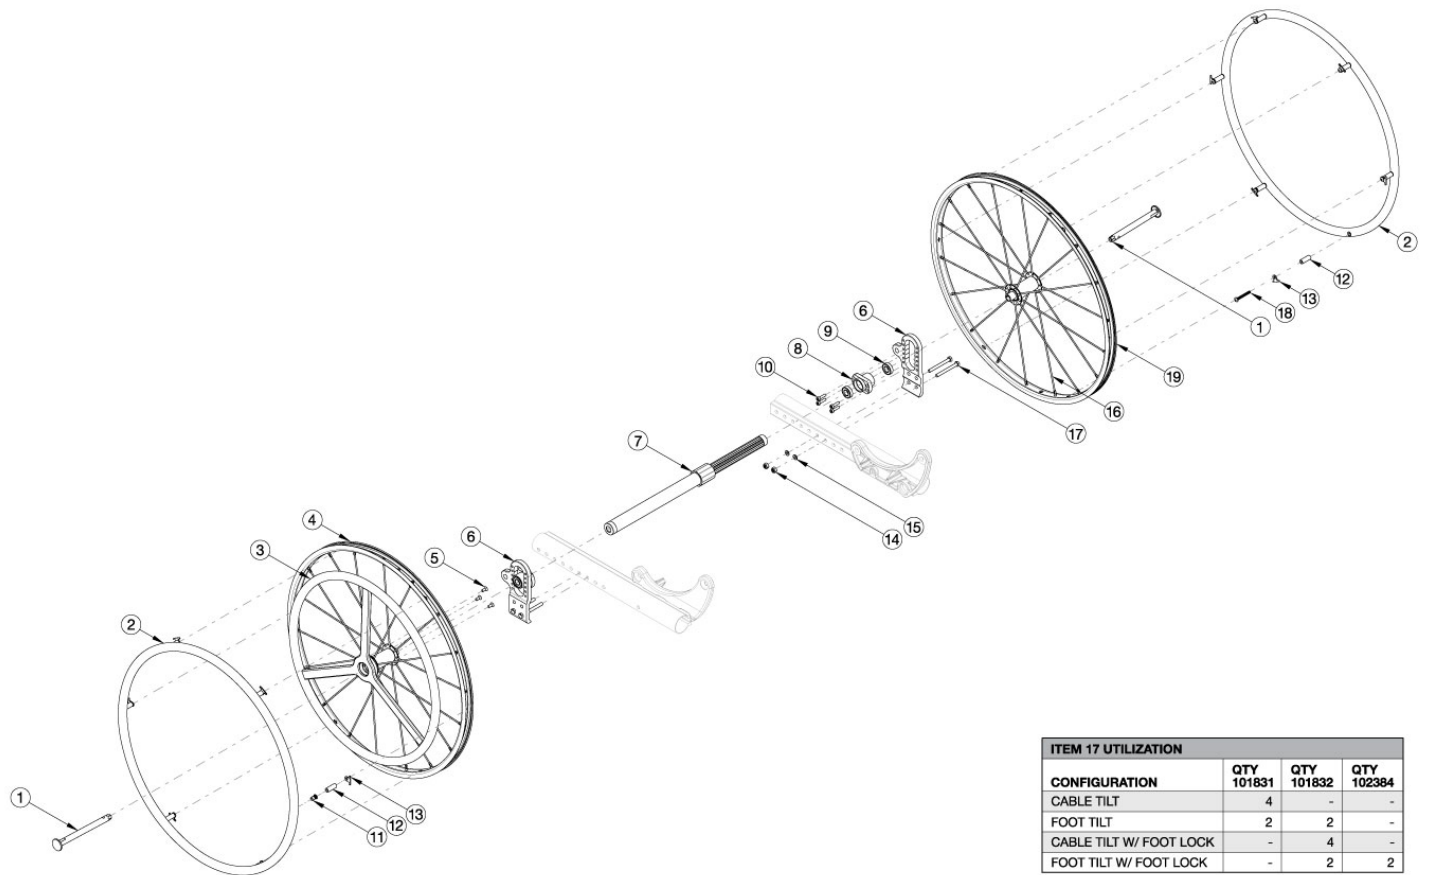

# Focus CR One Arm Drive Quick Release

Most One Arm Drive Kits do not include rear tires. If 24" Pneumatic w/ Airless Insert tires are needed, please see kits that include those tires. Effective 5/13/2022, all One Arm Drives will be shipped with a close mounted Aluminum Anodized Handrim on the non-drive wheel.

Item Number	Part Number	Description	Quantity
1, 2, 3a, 4, 5, 6a, 6b, 7a, 8-15, 17a, 17b, 17c, 19	112654	Focus Quick Release One Arm Drive Retrofit Kit, 24" Spoke with Aluminum Drive Handrim, 14" Wide	1
1, 2, 3a, 4, 5, 6a, 6b, 7a, 8-15, 17a, 17b, 17c, 19	112655	Focus Quick Release One Arm Drive Retrofit Kit, 24" Spoke with Aluminum Drive Handrim, 15" Wide	1
1, 2, 3a, 4, 5, 6a, 6b, 7a, 8-15, 17a, 17b, 17c, 19	112656	Focus Quick Release One Arm Drive Retrofit Kit, 24" Spoke with Aluminum Drive Handrim, 16" Wide	1
1, 2, 3a, 4, 5, 6a, 6b, 7b, 8-15, 17a, 17b, 17c, 19	112657	Focus Quick Release One Arm Drive Retrofit Kit, 24" Spoke with Aluminum Drive Handrim, 17" Wide	1

Item Number	Part Number	Description	Quantity
17c	102384	M8 x 100 HHCS Blk Zc Part THD	2
18	102616	M5 X 25 BHCS BLK ZC	1
19	118237	24" Spoke Wheel for One Arm Drive with Axle, Pneumatic Tire (Black) w/ Airless Insert, (Driven Side) and Close Mount Handrim <i>Does not include handrim</i>	1