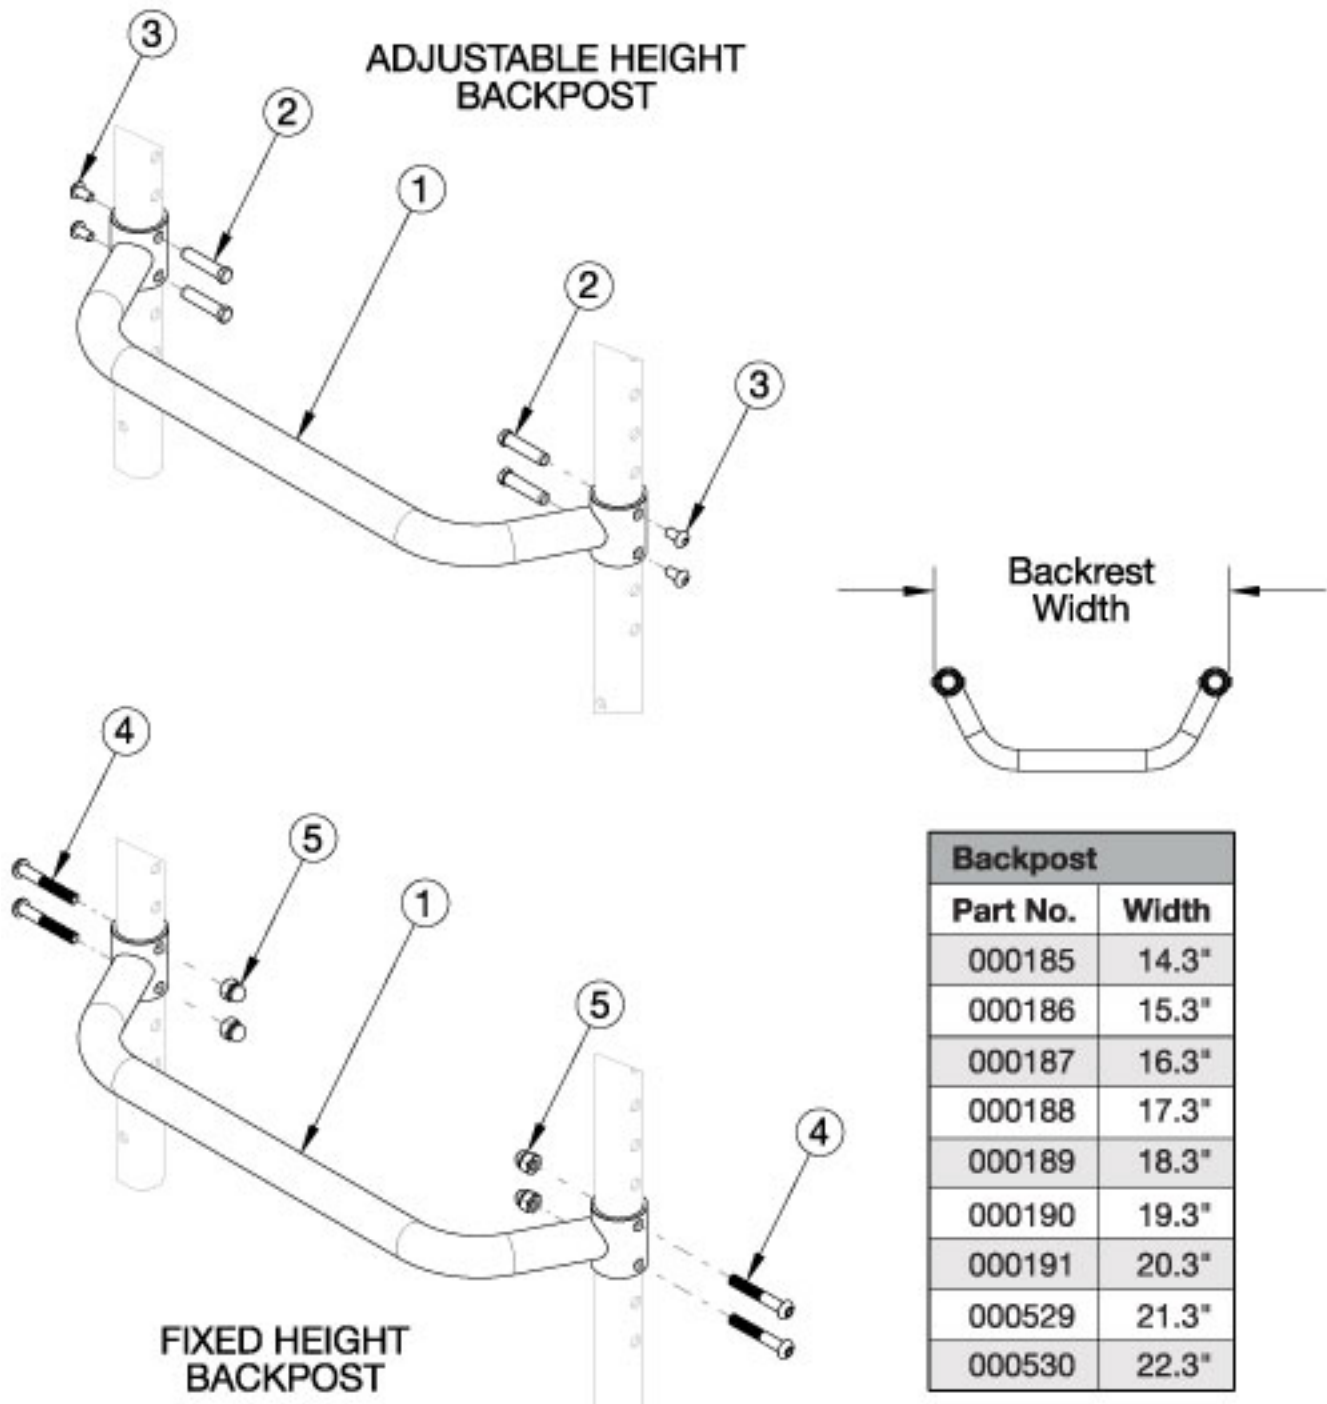

# Focus CR Adjustable Height Rigidizer Bar - Growth

Has your width changed? If yes, please select accordingly.

Item Number	Part Number	Description	Quantity
1a	000185	Adjustable Height Rigidizer Bar 14" Wide	1
1b	000186	Adjustable Height Rigidizer Bar 15" Wide	1

Item Number	Part Number	Description	Quantity
1c	000187	Adjustable Height Rigidizer Bar 16" Wide	1
1d	000188	Adjustable Height Rigidizer Bar 17" Wide	1
1e	000189	Adjustable Height Rigidizer Bar 18" Wide	1
1f	000190	Adjustable Height Rigidizer Bar 19" Wide	1
1g	000191	Adjustable Height Rigidizer Bar 20" Wide	1
1h	000529	Adjustable Height Rigidizer Bar 21"	1
1i	000530	Adjustable Height Rigidizer Bar 22"	1
2	000987	Threaded Fastener	4
3	100669	M5 x 10 BTN SHCS BLKZC w/Patch	4
4	100797	M6 x 40 BHCS BLK ZC	4
5	100558	M6 Nyl Ins Domed Cap L/N Zc	4