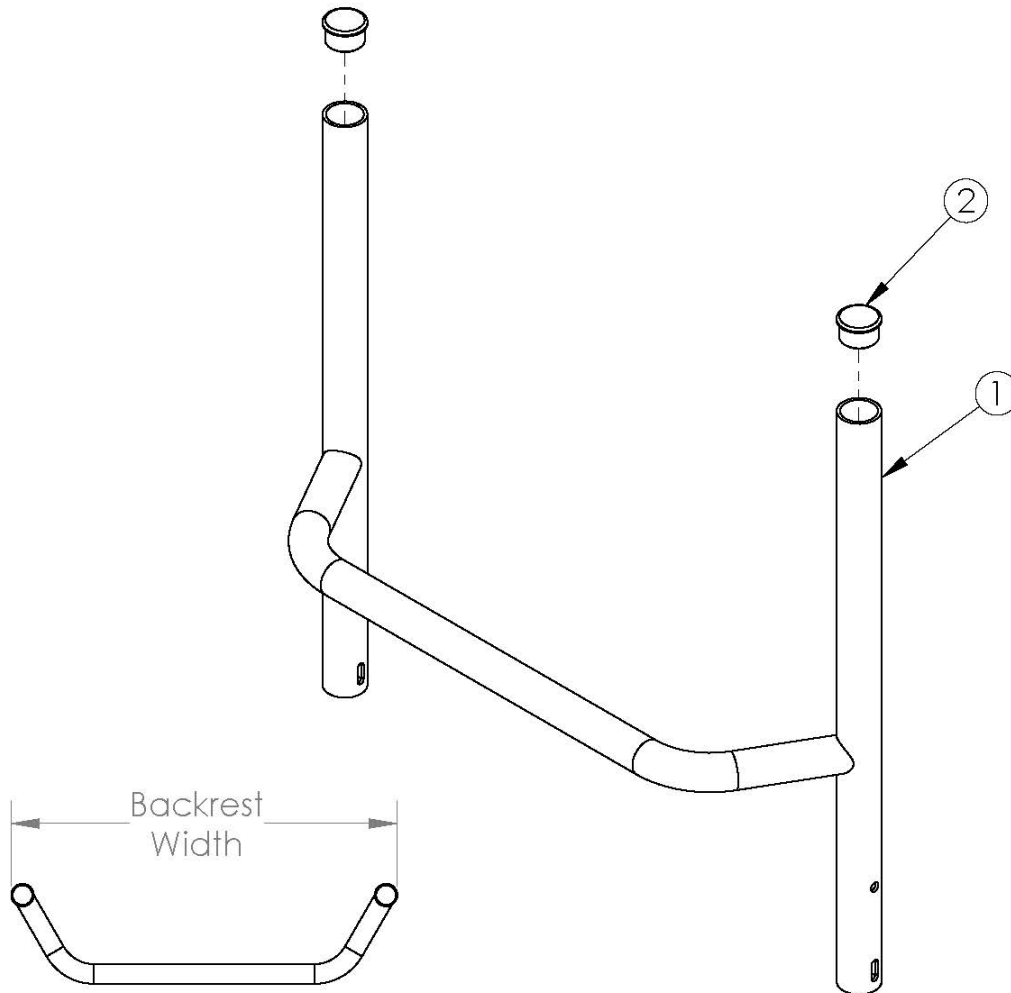

# **(Discontinued 1) Rogue Fixed Height Backrest Frame with Non-Adjustable Rigidizer Bar**

---

Backrest 10"	10.13"
Backrest 11"	11.13"
Backrest 12"	12.13"
Backrest 13"	13.13"
Backrest 14"	14.13"
Backrest 15"	15.13"
Backrest 16"	16.13"
Backrest 17"	17.13"
Backrest 18"	18.13"
Backrest 19"	19.13"
Backrest 20"	20.13"
Backrest 21"	21.13"
Backrest 22"	22.13"

*This Rogue Fixed Height Backrest Frame is discontinued and was used on serial numbers prior to RG0016612.*

<b>Item Number</b>	<b>Part Number</b>	<b>Description</b>	<b>Quantity</b>
1a	000574	12" Extended Rigid Backrest	1
1b	000575	13" Extended Rigid Backrest	1
1c	000576	14" Extended Rigid Backrest	1
1d	000577	15" Extended Rigid Backrest	1
1e	000578	16" Extended Rigid Backrest	1
1f	000579	17" Extended Rigid Backrest	1
1g	000580	18" Extended Rigid Backrest	1
1h	000581	19" Extended Rigid Backrest	1
1i	000582	20" Extended Rigid Backrest	1
2	100804	Tube End Plug 1"	2