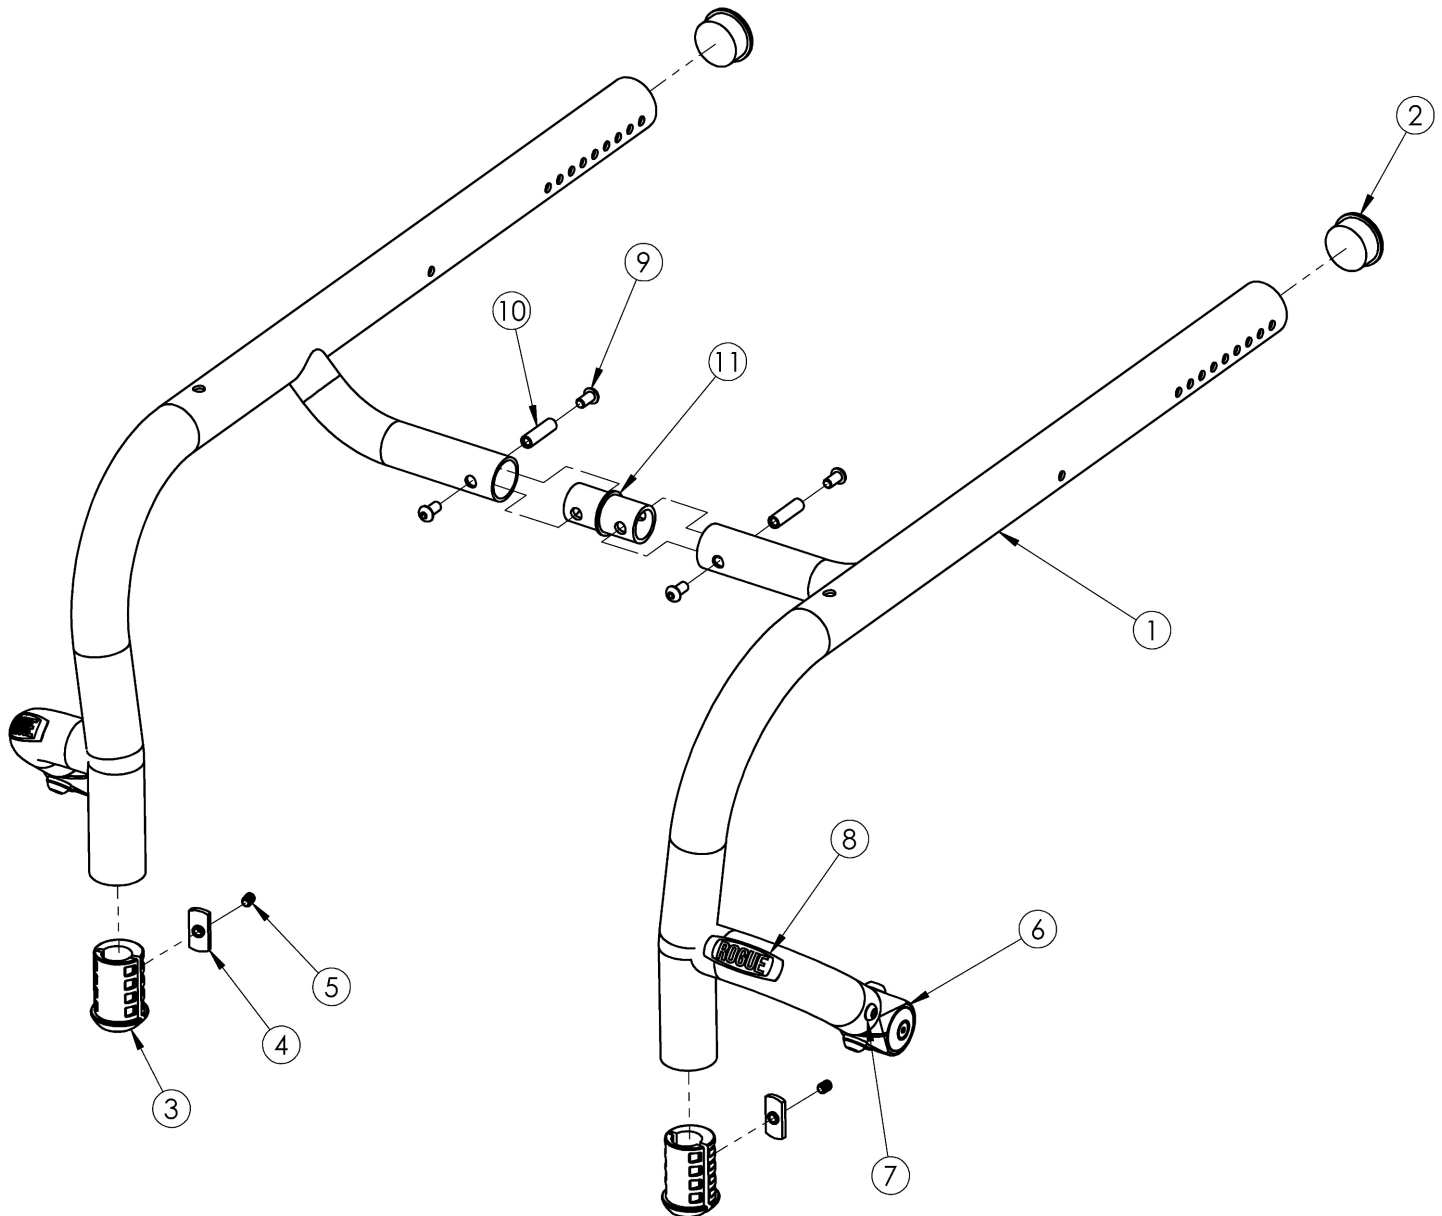

(Discontinued) Rogue Rigid Frame with XP Option

*This Rogue Rigid Frame with XP Option is discontinued as of July 25th, 2016 <p>
 Maximum Growable Seat Width: 19" <p>
 Replacement rigid frames may be quoted, but must be ordered through Customer Service*

| Item Number | Part Number | Description | Quantity | Retail |
|----------------------------------|-------------|--|----------|------------|
| 1a, 2-4a, 5, 6a, 7, 8, 9, 10, 11 | RFRGXP | Replacement Rogue XP Frame <i>Item 11 dependent on initial seat width. 11a is included on seat widths 10" - 16", 11b is included on 17" seat width, 11c is included on 18" seat width and 19" seat width will not be growable or receive a frame connector.</i> | 1 | \$1,071.00 |
| 1b, 2-4a, 5, 6a, 7, 8, 9, 10, 11 | RFRGXPGIT | Replacement Rogue XP Frame w/ Graphic Image Transfer | 1 | \$1,666.00 |

| Item Number | Part Number | Description | Quantity | Retail |
|--------------------|--------------------|---|-----------------|---------------|
| 10 | 000980 | M6 x 27.69 Threaded Barrel <i>Not included on 19" wide frame</i> | 2 | \$5.25 |
| 11a | 000585 | Frame Connector 0" LW/RG | 1 | \$32.40 |
| 11b | 000586 | Frame Connector 1" LW/RG | 1 | \$32.40 |
| 11c | 000587 | Frame Connector 2" LW/RG | 1 | \$32.40 |
| 11d | 000588 | Frame Connector 3" LW/RG | 1 | \$32.40 |