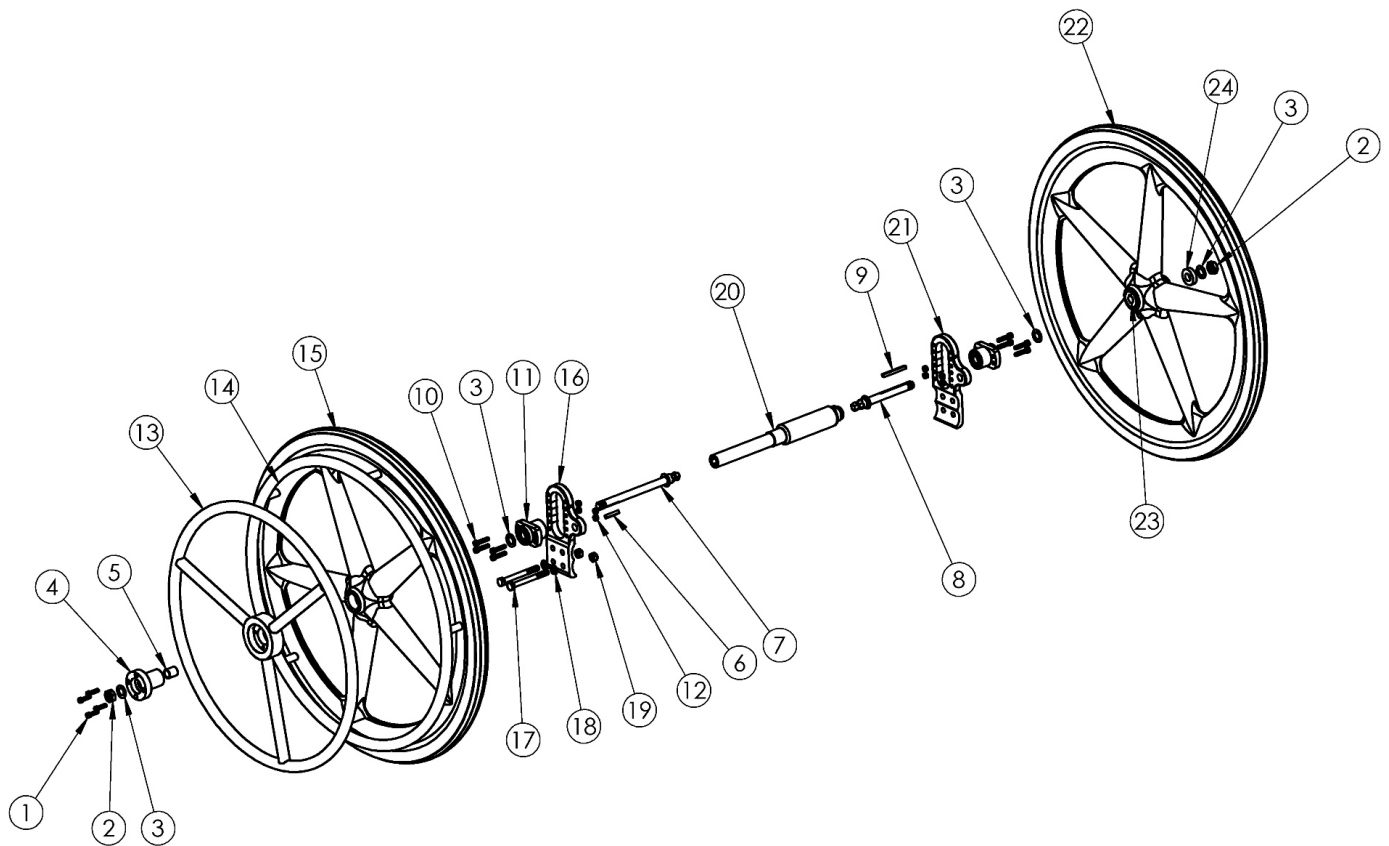

(Discontinued) Focus CR One Arm Drive Hex Style

One Arm Drive Kits do not include rear tires. If changing wheel size and the Attendant Foot Lock is present, a new linkage may be required; reference the corresponding Focus CR Attendant Foot Lock page

Item Number	Part Number	Description	Quantity
11, 16, 21	003212	One Arm Drive Focus Axle Plate Assembly PAIR	1
10	101843	M5 x 20 SHCS Blk Zn	8
12	100657	M5 Nylock Nut Blk Zn	8
13a	003198	One Arm Drive Handrim Aluminum 24"	1
17a	101831	M8 x 80 HHCS Blk Zn	4
17b	101832	M8 x 90 HHCS Blk Zn	4
17c	102384	M8 x 100 HHCS Blk Zc Part THD	2
18	101858	Washer Flat M8 Blk Zn	8
19	100659	M8 Nylock Nut Blk Zn	4

Item Number	Part Number	Description	Quantity
20f	504348	One Arm Drive - Drive Shaft 17.69", Focus <i>Used on 19" wide chairs. This kit contains 102646 Drive Shaft and Installation Instructions.</i>	1
20i	504351	One Arm Drive - Drive Shaft 20.69", Focus <i>Used on 22" wide chairs. This kit contains 102752 Drive Shaft and Installation Instructions.</i>	1