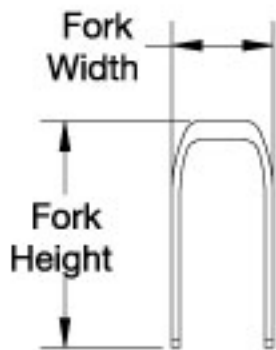

Flip for x:panda Forks and Stems

Fork	Height	Width
6" Std	5.7"	2.1"
6" Wide	5.8"	2.9"
7" Std	7.0"	2.1"
7" Wide	7.0"	2.9"

If changing to 2" caster, wide forks and hardware needed.

Item Number	Part Number	Description	Quantity
1a, 2-4	107731	Fork Assembly 5", Flip	1
1b, 2-4	107732	Fork Assembly 6", Flip	1

Item Number	Part Number	Description	Quantity
1c, 2-4	107733	Fork Assembly 6" Wide, Flip <i>Only used with 2" wide casters</i>	1
1d, 2-4	107734	Fork Assembly 7", Flip	1
1e,2-4	107735	Fork Assembly 7" Wide, Flip <i>Only used with 2" wide casters</i>	1
5a, 6, 7a	502653	Caster Attachment Hardware Kit CAT/FCS	1
5b, 6, 7b	502654	Caster Attachment Hardware Kit for 6" and 7" Wide Fork, CAT/FCS <i>Only used with 2" wide casters</i>	1
1a	501209	Caster Fork 5" Flip	1
1b	501210	Caster Fork 6" Flip	1
1c	501211	Caster Fork 6" Wide Flip <i>Only used with 2" wide casters</i>	1
1d	501212	Caster Fork 7" Flip	1
1e	501213	Caster Fork 7" Wide Flip <i>Only used with 2" wide casters</i>	1
2 - 3	501208	Caster Stem, Ped Tilt	1
3	100529	M12 x 1.25mm Lock Nut Black	2
4	100682	Washer 1/2" .518 x .875 x .047 F/W Black Zinc	3
5a	101829	M8 x 65 HHCS Blk Zn	1
5b	101831	M8 x 80 HHCS Blk Zn <i>Used with wide forks</i>	1
6	100659	M8 Nylock Nut Blk Zn	1
7a	100792	Caster Spacer D8 x D12 x 10mm / Close Mount Handrim Spacer <i>Used with all casters except the 6" x 2" caster</i>	2
7b	001246	Caster Spacer Black 6 x 2 Poly .472ODX.319IDX.370LG <i>Only used with the 6" x 2" caster</i>	2