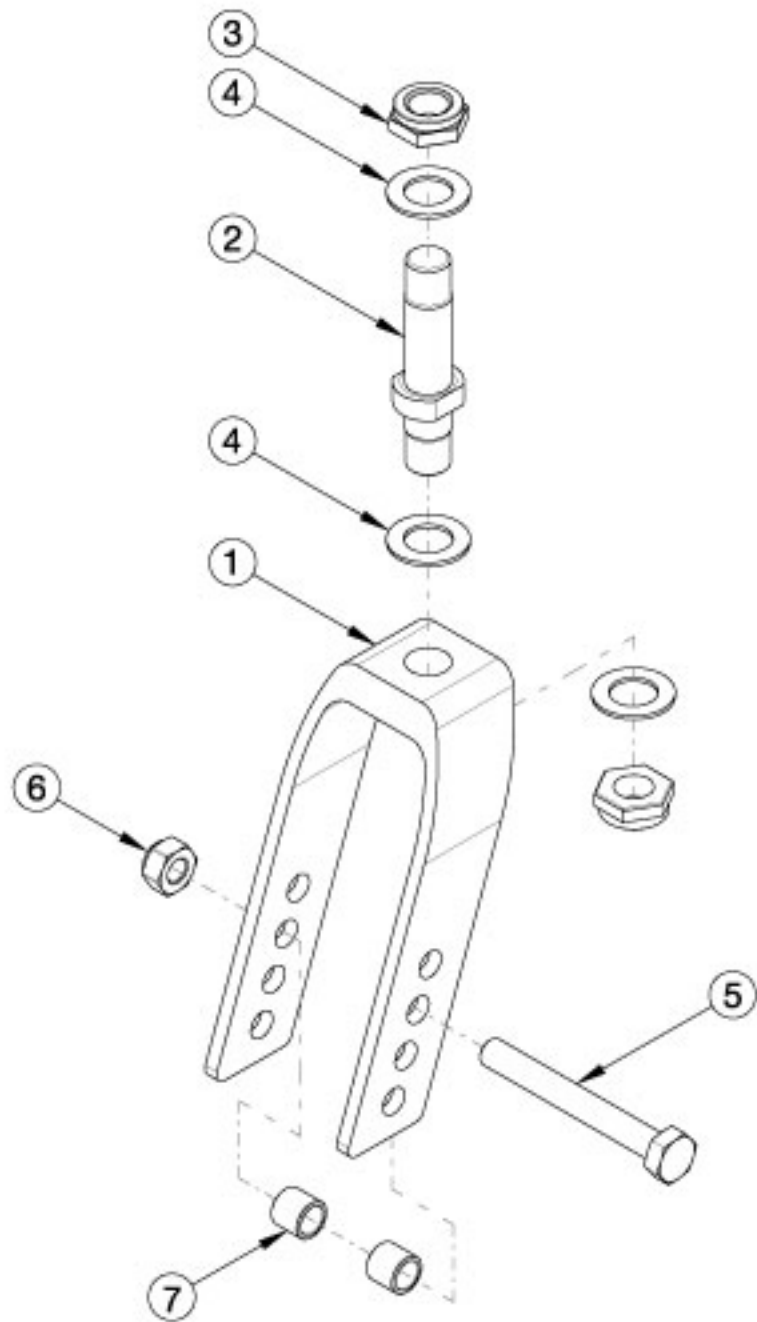

Flip for x:panda Forks and Stems

Fork	Height	Width
6" Std	5.7"	2.1"
6" Wide	5.8"	2.9"
7" Std	7.0"	2.1"
7" Wide	7.0"	2.9"

If changing to 2" caster, wide forks and hardware needed.

Item Number	Part Number	Description	Quantity
1a, 2-4	107731	Fork Assembly 5", Flip	1
1b, 2-4	107732	Fork Assembly 6", Flip	1

Item Number	Part Number	Description	Quantity
1c, 2-4	107733	Fork Assembly 6" Wide, Flip <i>Only used with 2" wide casters</i>	1
1d, 2-4	107734	Fork Assembly 7", Flip	1
1e,2-4	107735	Fork Assembly 7" Wide, Flip <i>Only used with 2" wide casters</i>	1
5a, 6, 7a	502653	Caster Attachment Hardware Kit CAT/FCS	1
5b, 6, 7b	502654	Caster Attachment Hardware Kit for 6" and 7" Wide Fork, CAT/FCS <i>Only used with 2" wide casters</i>	1
1a	501209	Caster Fork 5" Flip	1
1b	501210	Caster Fork 6" Flip	1
1c	501211	Caster Fork 6" Wide Flip <i>Only used with 2" wide casters</i>	1
1d	501212	Caster Fork 7" Flip	1
1e	501213	Caster Fork 7" Wide Flip <i>Only used with 2" wide casters</i>	1
2 - 3	501208	Caster Stem, Ped Tilt	1
3	100529	M12 x 1.25mm Lock Nut Black	2
4	100682	Washer 1/2" .518 x .875 x .047 F/W Black Zinc	3
5a	101829	M8 x 65 HHCS Blk Zn	1
5b	101831	M8 x 80 HHCS Blk Zn <i>Used with wide forks</i>	1
6	100659	M8 Nylock Nut Blk Zn	1
7a	100792	Caster Spacer D8 x D12 x 10mm / Close Mount Handrim Spacer <i>Used with all casters except the 6" x 2" caster</i>	2
7b	001246	Caster Spacer Black 6 x 2 Poly .472ODX.319IDX.370LG <i>Only used with the 6" x 2" caster</i>	2