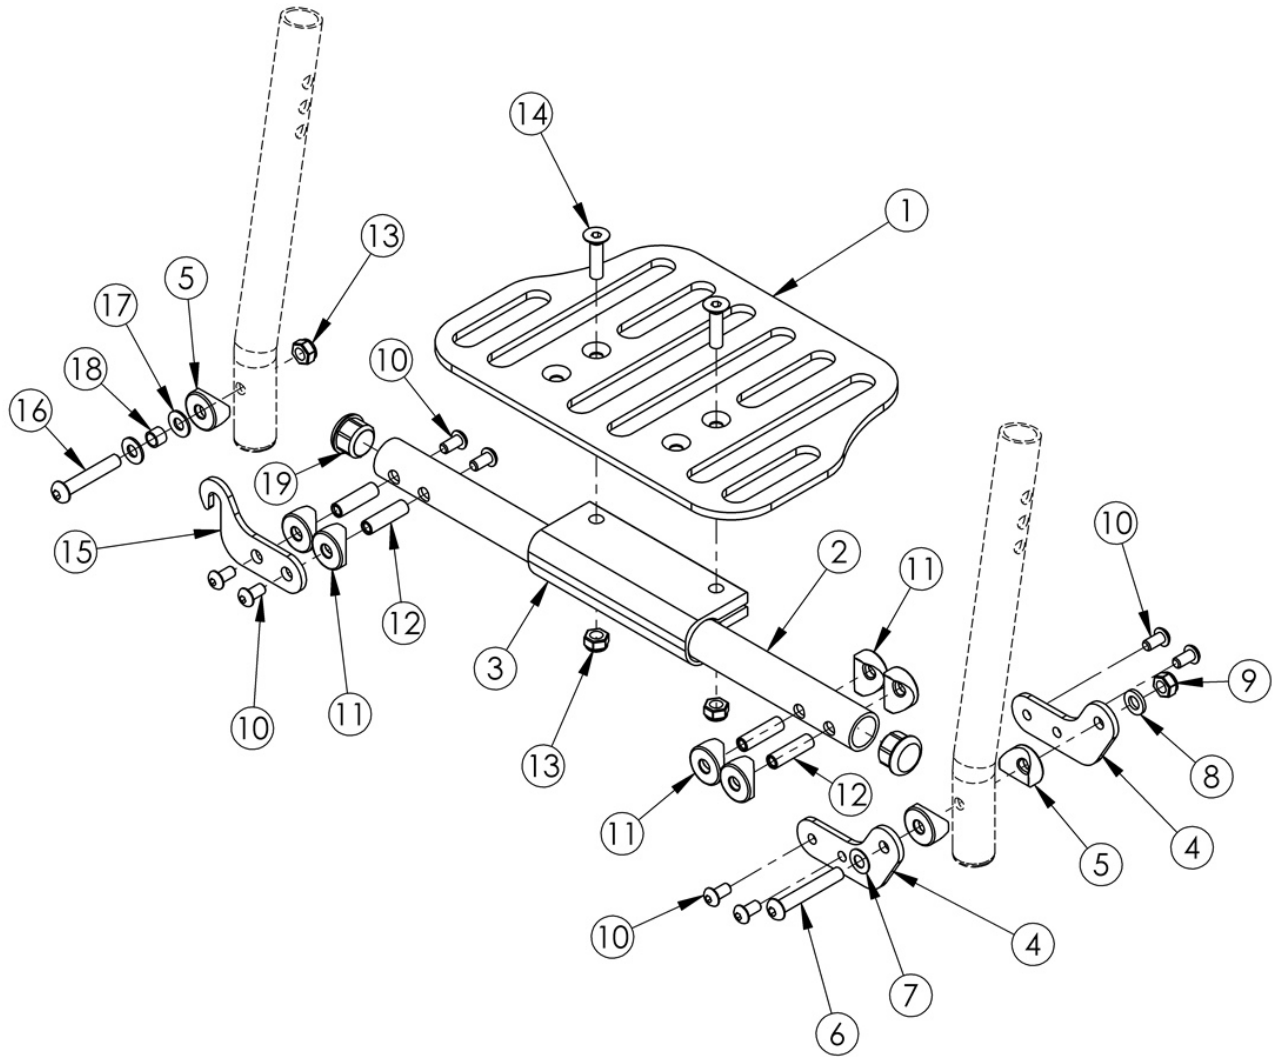

# One Piece Flip Up Footplate

Assemblies are based on seat width. If Tilt chair has Offset Frame, add 2" to seat width Only compatible with extension tube hangers.

| Item Number  | Part Number | Description                                       | Quantity |
|--------------|-------------|---|----------|
| 3-19         | 112894      | Hardware Assembly for One Piece Flip Up Footplate | 1        |
| 1a, 2a, 3-19 | 500517      | Footrest Assembly One Piece Flip 14" Wide         | 1        |
| 1a, 2b, 3-19 | 500518      | Footrest Assembly One Piece Flip 15" Wide         | 1        |
| 1a, 2c, 3-19 | 500519      | Footrest Assembly One Piece Flip 16" Wide         | 1        |