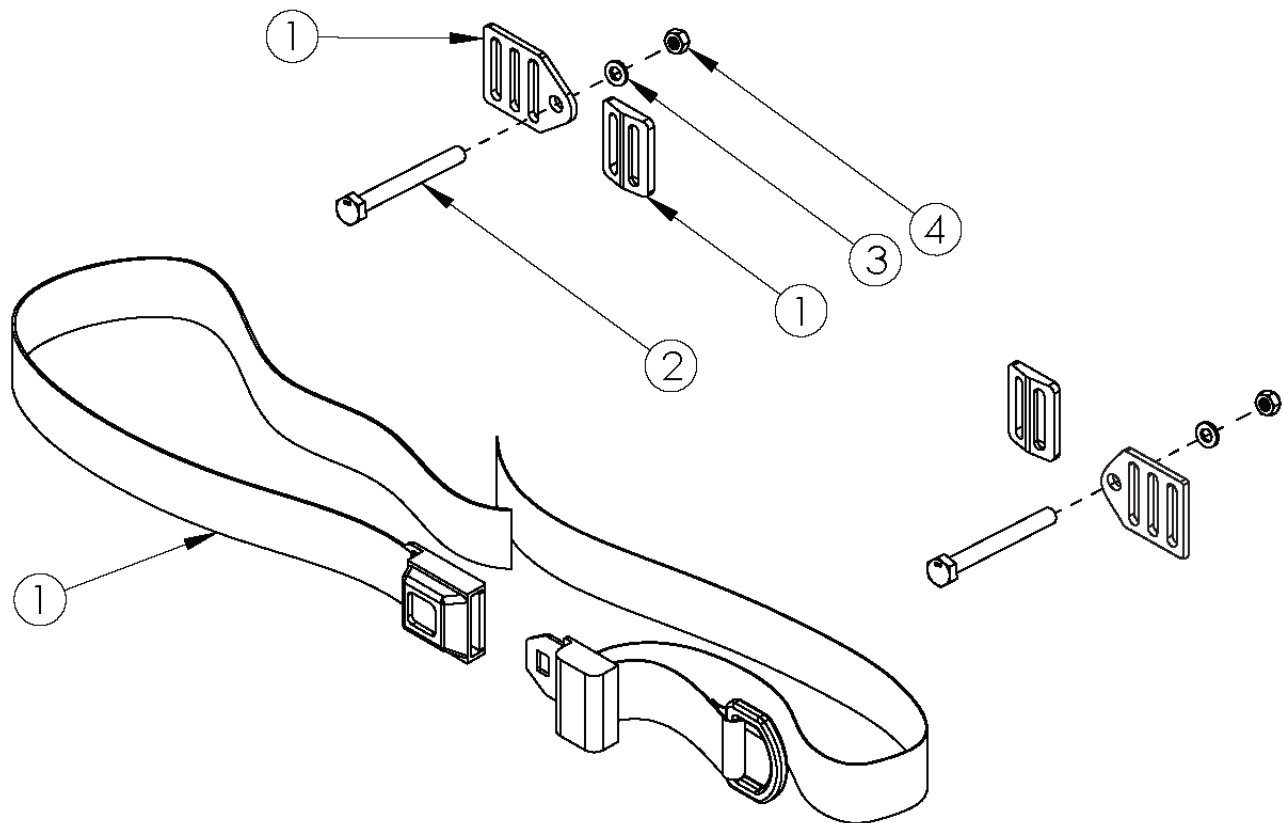

# 1" Auto Buckle Pelvic Positioning Belt

Item Number	Part Number	Description	Quantity
1, 2a, 3, 4	111381	Belt Pelvic Positioning 1" Auto Buckle 51", Catalyst/Spark	1
1, 2b, 3, 4	111382	Belt Pelvic Positioning 1" Auto Buckle 51", Focus	1
1, 2c, 3, 4	111383	Belt Pelvic Positioning 1" Auto Buckle 51", RG ALX/Rogue/LW XP	1
1, 2d, 3, 4	111384	Belt Pelvic Positioning 1" Auto Buckle 51", Clik/Ethos	1
1, 2e, 3, 4	111385	Belt Pelvic Positioning 1" Auto Buckle 51", Flip/Liberty	1
1	100614	Belt Pelvic Positioning 1" Auto Buckle 51"	1
2a	100681	M6 x 40 CLS8.8 DIN931 HHCS ZC <i>Used on Catalyst and Spark</i>	2
2b	101125	M6 x 55 BTN SHCS BLKZC <i>Used on Focus</i>	2
2c	101781	M6 x 50mm Partial Thread BHCS Blk ZC <i>Used on Tsunami, Rogue and Rogue XP</i>	2

Item Number	Part Number	Description	Quantity
2d	100670	M6 x 45 BTN SHCS BLK ZC <i>Used on Clik and Ethos</i>	2
2e	101811	M6 x 35 BHCS Blk Zn <i>Used on Flip and Liberty</i>	2
3	100746	M6 Flat Washer Blk Zn	2
4	100658	M6 Nylock Nut Blk Zn	2