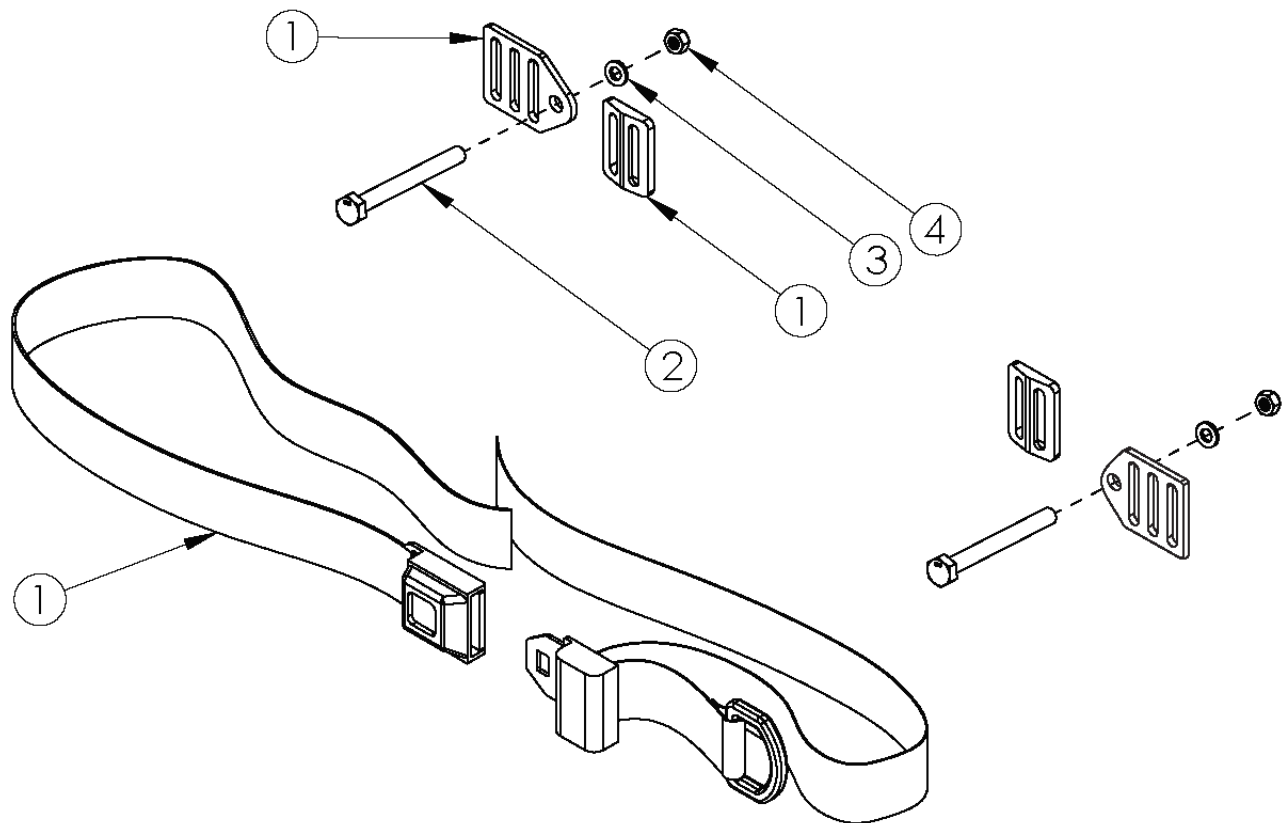

Rogue Pelvic Positioning Belts - 1" Auto Buckle and Hardware

Item Number	Part Number	Description	Quantity	Retail
1, 2, 3, 4	111383	Belt Pelvic Positioning 1" Auto Buckle 51", Tsunami/Rogue	1	\$84.00
1	100614	Belt Pelvic Positioning 1" Auto Buckle 51"	1	\$84.00
2	101781	M6 x 50mm Partial Thread BHCS Blk ZC	2	\$1.66
3	100746	M6 Flat Washer Blk Zn	2	\$1.66
4	100658	M6 Nylock Nut Blk Zn	2	\$1.10