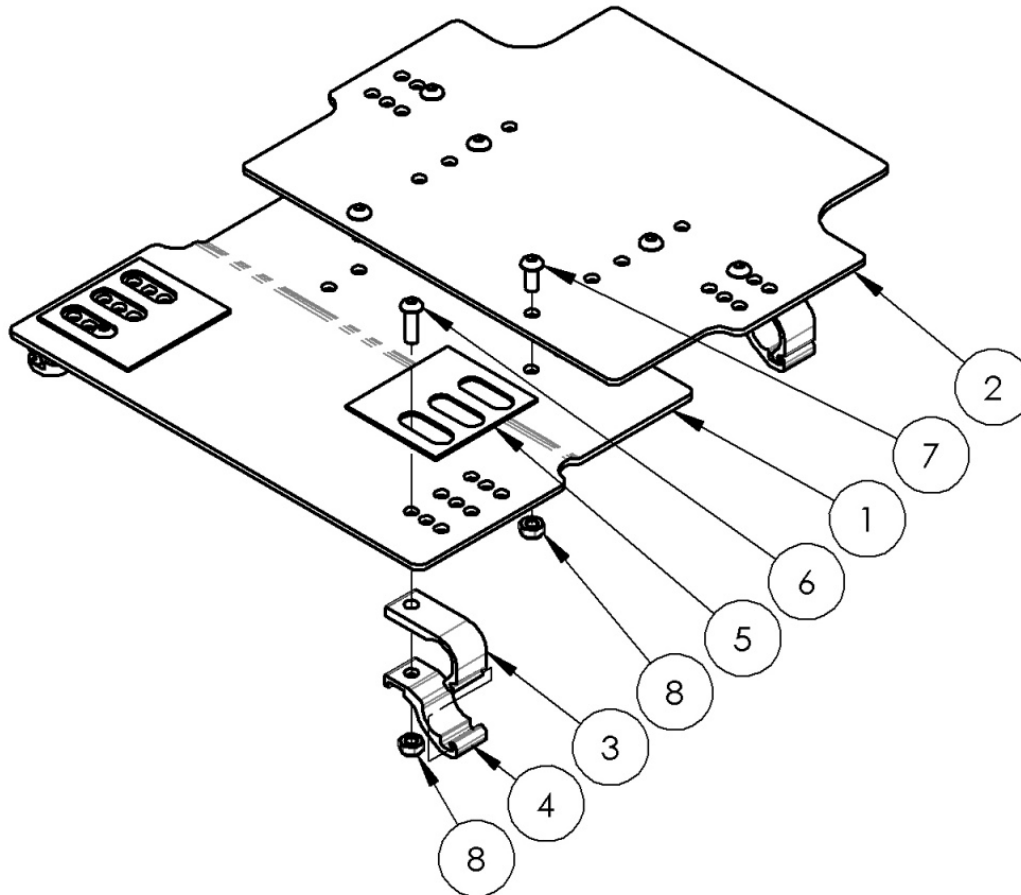

Focus CR Seat Pan

Grows two inches in width from even widths and one inch from odd widths. Max width is 24". <p>Depth growth is matched to frame depth range and can be adjusted to any depth in the range.

Item Number	Part Number	Description	Quantity	Retail
1a, 2a, 3 - 8	501144	Seat Pan Assm Short 14-16" Wide Focus	1	\$410.06
1b, 2b, 3 - 8	501145	Seat Pan Assm Short 16-18" Wide Focus	1	\$410.06
1c, 2c, 3 - 8	501146	Seat Pan Assm Short 18-20" Wide Focus	1	\$410.06
1d, 2d, 3 - 8	501147	Seat Pan Assm Short 20-22" Wide Focus	1	\$410.06
1e, 2e, 3 - 8	501218	Seat Pan Assm Short 22" Wide Focus	1	\$692.66
1f, 2a, 3 - 8	501148	Seat Pan Assm Medium 14-16" Wide Focus	1	\$410.06