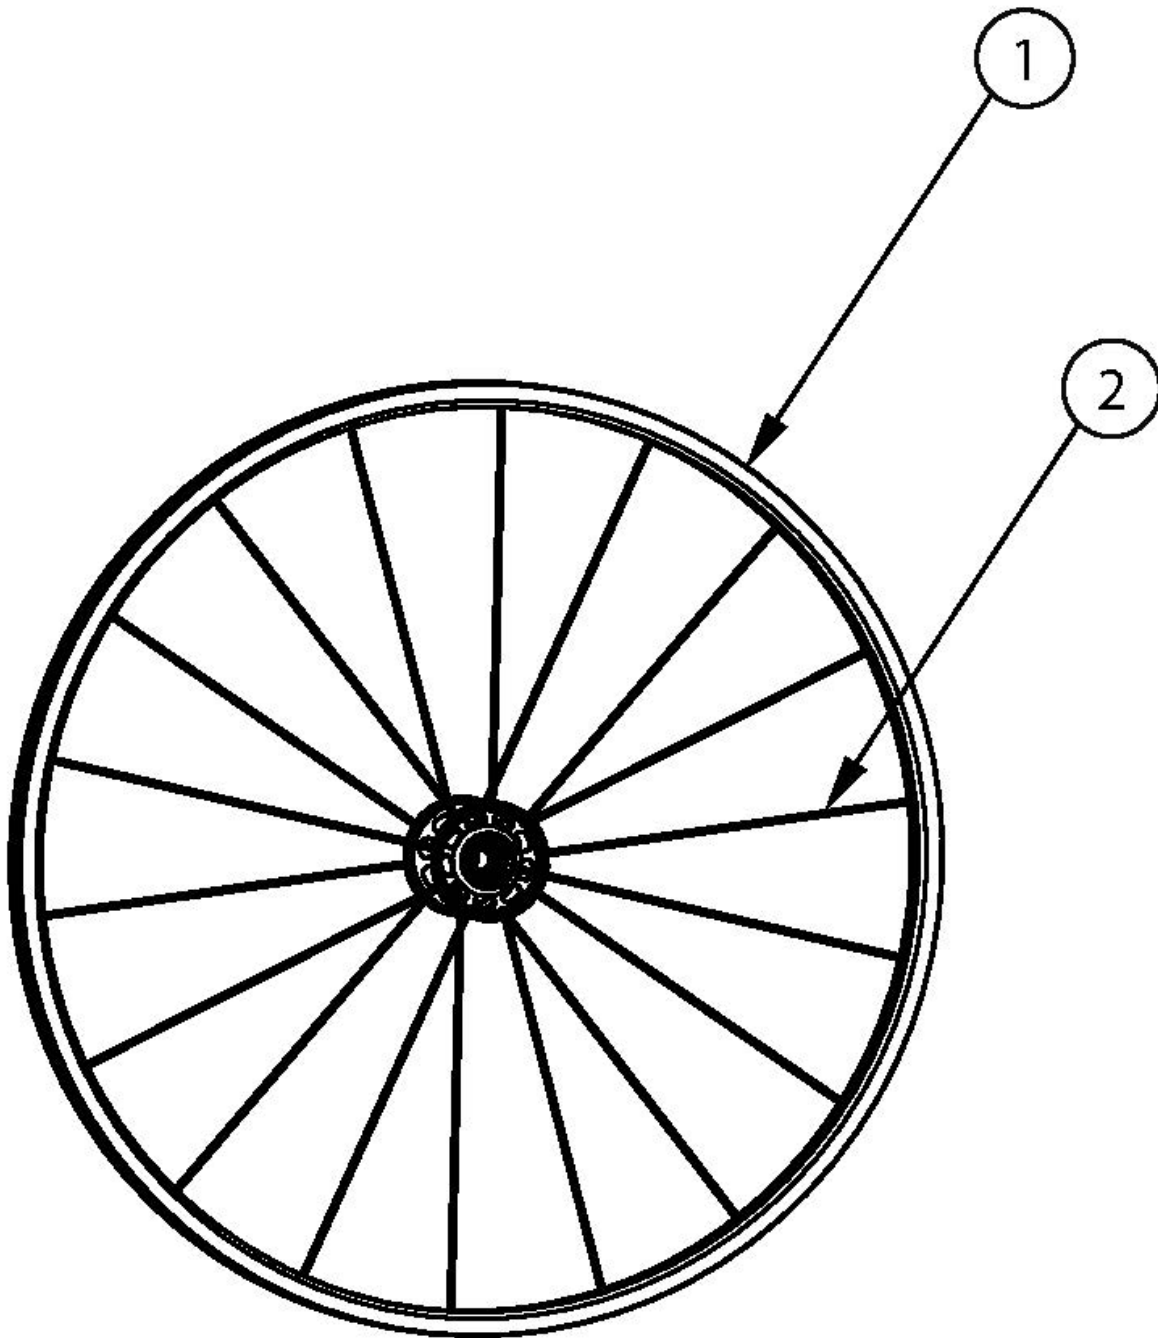

Arc Wheels - MAXX Spoke (Non-Drum Brake)

If changing wheel size and anti-tips are present, new anti-tips may be required. If changing wheel style, new axles may be needed. Please note tab mounted handrims must be installed prior to the tire being installed.

Item Number	Part Number	Description	Quantity
1	108244	Wheel 20" MAXX Spoke, Black Hub/Rim/Spokes	1