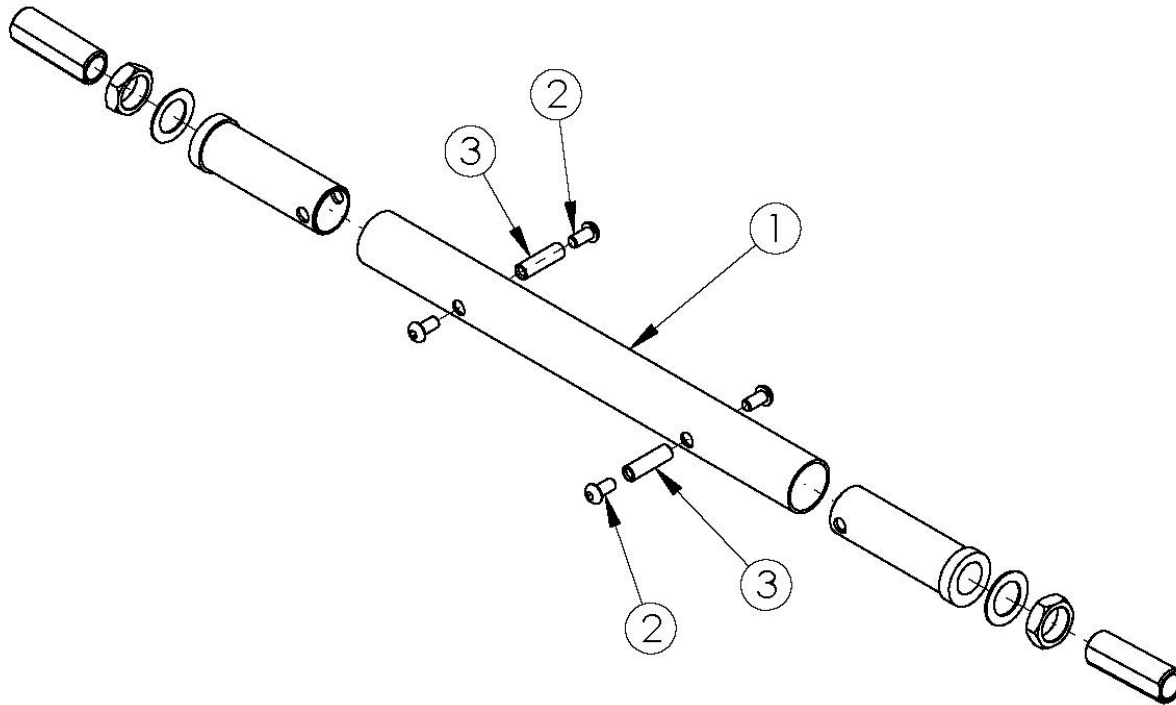

Rogue ALX Camber Tube - Growth (Formerly Tsunami)

Camber Tube based on seat width A new Camber Tube is required when changing the degree of camber by more than 2° If Wheelchair Drive Ready Option is present, replacement parts need to be processed through Alber USA

Item Number	Part Number	Description	Quantity
1a	500724	Camber Tube Rigid 14" Kit Black	1
1b	500725	Camber Tube Rigid 15" Kit Black	1
1c	500726	Camber Tube Rigid 16" Kit Black	1
1d	500727	Camber Tube Rigid 17" Kit Black	1
1e	500728	Camber Tube Rigid 18" Kit Black	1
1f	500729	Camber Tube Rigid 19" Kit Black	1
1g	500730	Camber Tube Rigid 20" Kit Black	1
1h	500731	Camber Tube Rigid 21" Kit Black	1
1i	500732	Camber Tube Rigid 22" Kit Black	1

Item Number	Part Number	Description	Quantity
2	100667	M6 x 12 BTN SHCS BLKZC w/Patch	4
3	000066	M6 x 27 Threaded Barrel	2