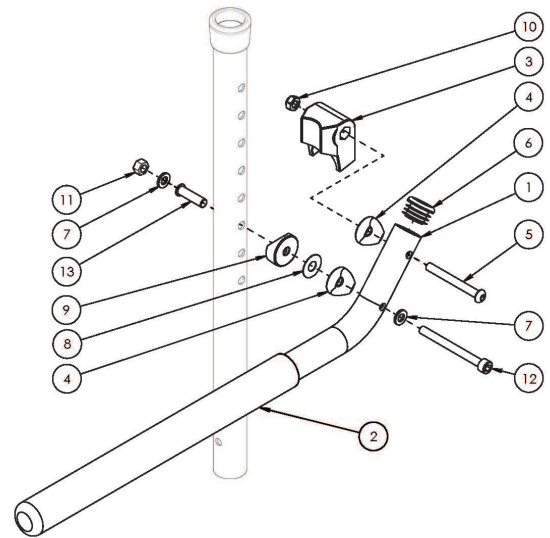

(Discontinued) CR45 Tubular Flip Up

Option discontinued on Liberty 1/26/23

Item Number	Part Number	Description	Quantity
1a, 2 - 13	506133	Tubular Flip Up Armrest Assembly, Flip	1
1a, 2 - 13	506134	Tubular Flip Up Armrest Assembly, Flip (Pair)	1
1b, 2 - 13	506135	Tubular Flip Up Armrest Assembly Short, Flip	1
1b, 2 - 13	506136	Tubular Flip Up Armrest Assembly Short, Flip (Pair)	1
1a, 2, 6	501250	Tubular Flip Up Armrest Tube Assembly	1
1b, 2, 6	501251	Tubular Flip Up Armrest Tube Assembly Short	1
3	501391	Tubular Flip Up Armrest Stop Block	1
4	000054	Saddle 7/8"	2
5	101125	M6 x 55 BTN SHCS BLKZC	1
6	100803	Tube End Plug 7/8"	1
7	100746	M6 Flat Washer Blk Zn	2
8	000428	Wear Washer	1
9	000055	Saddle 1"	1
10	100658	M6 Nylock Nut Blk Zn	1
11	101456	M6 Ovl Top L/N ZC	1

Item Number	Part Number	Description	Quantity
12	101849	M6 x 65 SHCS Blk Zn	1
13	002914	Sleeve .266 OD x .236 ID x .97 LG	1