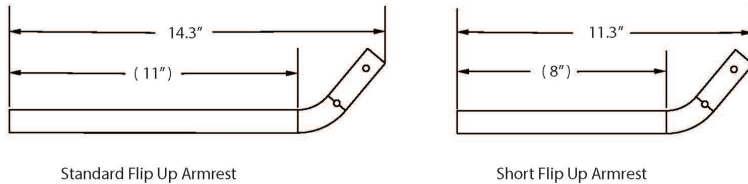

(Discontinued) CR45 Tubular Flip Up

Option discontinued on Liberty 1/26/23

Item Number	Part Number	Description	Quantity
1a, 2 - 13	506133	Tubular Flip Up Armrest Assembly, Flip	1
1a, 2 - 13	506134	Tubular Flip Up Armrest Assembly, Flip (Pair)	1
1b, 2 - 13	506135	Tubular Flip Up Armrest Assembly Short, Flip	1
1b, 2 - 13	506136	Tubular Flip Up Armrest Assembly Short, Flip (Pair)	1
1a, 2, 6	501250	Tubular Flip Up Armrest Tube Assembly	1
1b, 2, 6	501251	Tubular Flip Up Armrest Tube Assembly Short	1
3	501391	Tubular Flip Up Armrest Stop Block	1
4	000054	Saddle 7/8"	2
5	101125	M6 x 55 BTN SHCS BLKZC	1
6	100803	Tube End Plug 7/8"	1
7	100746	M6 Flat Washer Blk Zn	2
8	000428	Wear Washer	1
9	000055	Saddle 1"	1
10	100658	M6 Nylock Nut Blk Zn	1
11	101456	M6 Ovl Top L/N ZC	1

Item Number	Part Number	Description	Quantity
12	101849	M6 x 65 SHCS Blk Zn	1
13	002914	Sleeve .266 OD x .236 ID x .97 LG	1