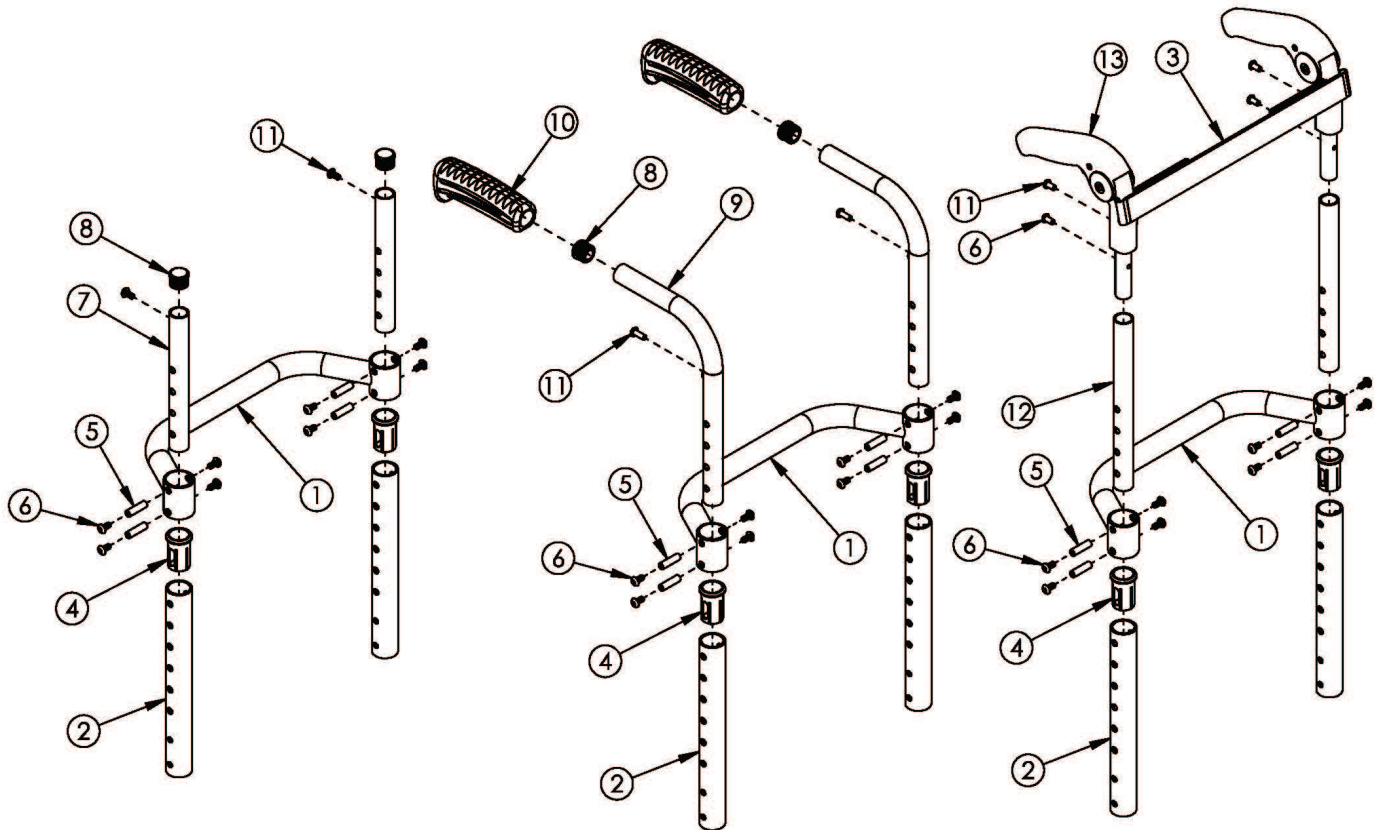

(Discontinued 2) Ethos / Rogue Height Adjustable Back Post with Adjustable Height Rigidizer Bar

If chair was ordered with Rigid Locking Fold Down Back, please see Rigid Height Adjustable Back Post with Adjustable Height Rigidizer Bar page. Effective on Rogue starting with serial number RG0016612. If retrofitting to this backrest on Rogue, a new backrest mount and hardware may be required. Tension Straps (#3) are based on seat width and used in combination with back upholstery.

Item Number	Part Number	Description	Quantity
6, 11, 12a, 13	110359	Fold Down Push Handle Assembly, Height Adjustable, Short <i>Used with short back height range</i>	1
6, 11, 12b, 13	107211	Fold Down Push Handle Assembly, Height Adjustable, Medium <i>Used with medium back height range</i>	1
6, 11, 12c, 13	107212	Fold Down Push Handle Assembly, Height Adjustable, Tall <i>Used with tall back height range</i>	1
8, 9a, 10a	502602	Standard Push Handle Assembly, Short <i>Used with short back height range</i>	2
8, 9b, 10a	107225	Standard Push Handle Assembly, Medium <i>Used with medium back height range</i>	2