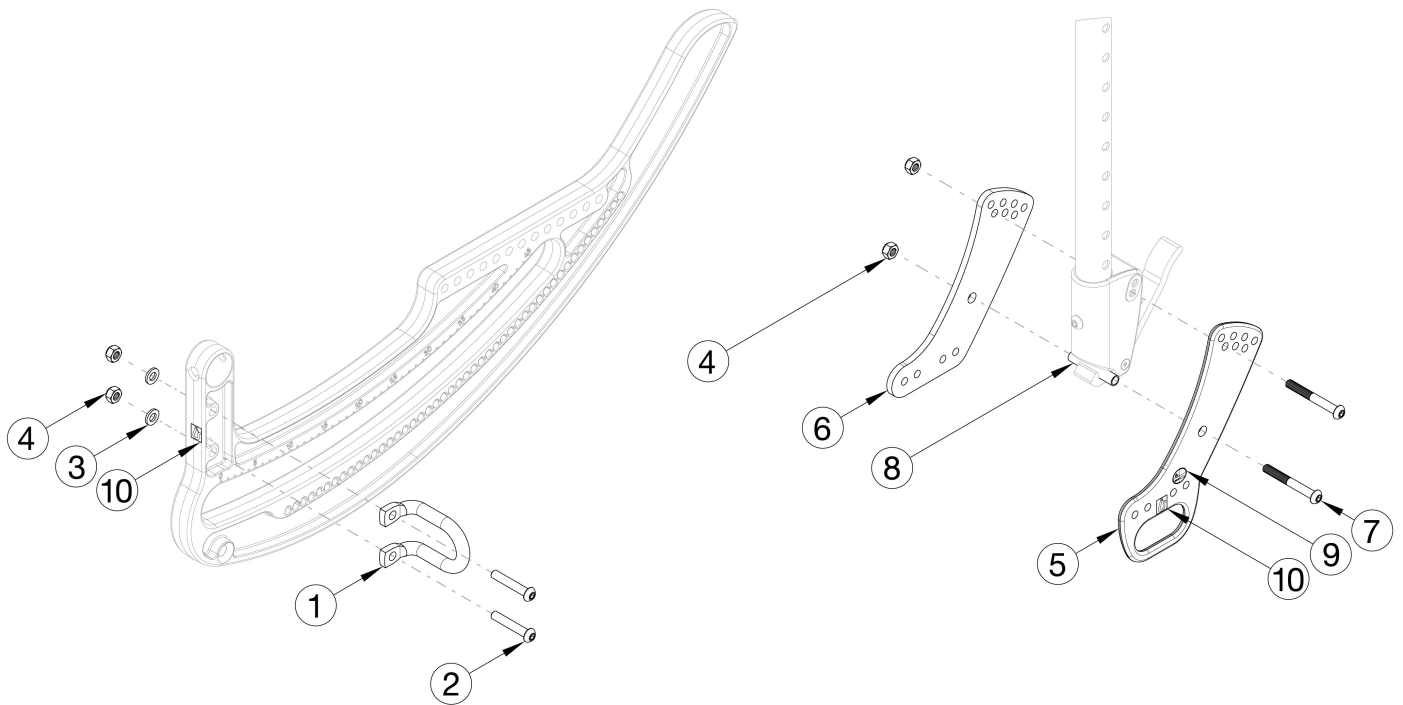

# CR45 Transit

Item Number	Part Number	Description	Quantity
1-10	116299	Transit Retrofit Kit	1
1	001078	Transit Bracket Front TILT	2
2	101811	M6 x 35 BHCS Blk Zn	4
3	100746	M6 Flat Washer Blk Zn	12
4	100658	M6 Nylock Nut Blk Zn	14
5	112489	Transit Back Plate, CR45/Flip XPA	2
6	112488	Standard Back Plate, CR45/Flip XPA	2
7	101781	M6 x 50mm Partial Thread BHCS Blk ZC	4
8	002738	Spacer .313 OD x .243 ID x 1.68 long	2