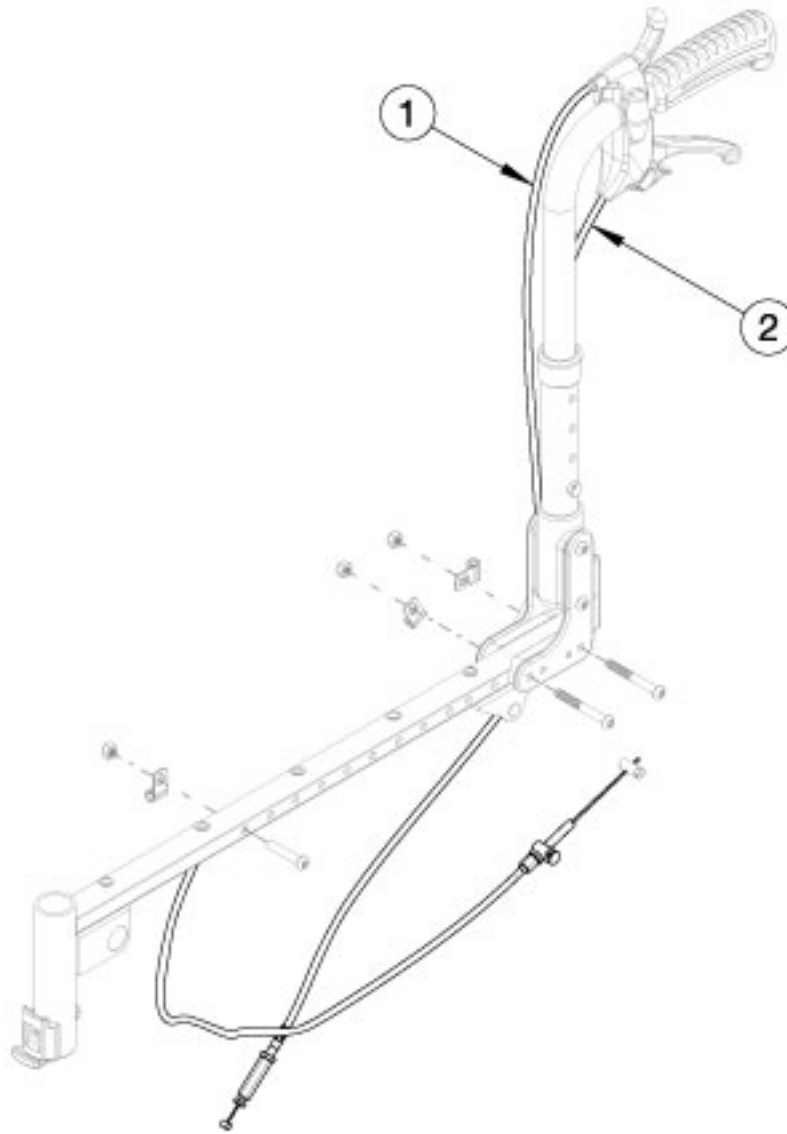

# Liberty Drum Brake - Growth

*Did your depth change? If yes, evaluate if a different size cable is necessary.*

Item Number	Part Number	Description	Quantity
1a	112928	Cable, Tilt w/Drum, Long, Liberty	2
1b	112929	Cable, Tilt w/Drum, XL	2
1c	112930	Cable, Tilt w/Drum, XXL	2
1d	112931	Cable, Tilt w/Drum, XXXL	2
1e	112568	Cable, Tilt w/Drum, 4XL, Liberty	2
1f	112569	Cable, Tilt w/Drum, 5XL, Liberty	2

<b>Item Number</b>	<b>Part Number</b>	<b>Description</b>	<b>Quantity</b>
2a	002471	Cable, Drum Brake, XL	2
2b	002472	Cable, Drum Brake, XXL	2
2c	111547	Cable, Drum Brake, 3XL	2
2d	111548	Cable, Drum Brake, 4XL	2
2e	111549	Cable, Drum Brake, 5XL	2

Liberty FT Drum Brake Cable Usage							
Backrest Type & Height Range	Seat Depth						
	14"	15"	16"	17"	18"	19"	20"
Height Adjustable Straight, Short Height Adjustable 8° Bend, Short	XL (002471)	XL (002471)	2XL (002472)	2XL (002472)	3XL (111547)	3XL (111547)	4XL (111548)
Height Adjustable Straight, Medium Height Adjustable 8° Bend, Medium Stroller Handle, Short	XL (002471)	2XL (002472)	2XL (002472)	3XL (111547)	3XL (111547)	4XL (111548)	4XL (111548)
Height Adjustable Straight, Tall Height Adjustable 8° Bend, Tall	2XL (002472)	2XL (002472)	3XL (111547)	3XL (111547)	4XL (111548)	4XL (111548)	5XL (111549)
Stroller Handle, Tall	2XL (002472)	3XL (111547)	3XL (111547)	4XL (111548)	4XL (111548)	5XL (111549)	5XL (111549)

Liberty FT Tilt Cable Usage			
Backrest Type & Height Range	Seat Depth Range		
	Short (14" - 16")	Medium (16" - 18")	Long (18" - 20")
Height Adjustable Straight, Short Height Adjustable 8° Bend, Short	Long (112928)	XL (112929)	XXL (112930)
Height Adjustable Straight, Medium Height Adjustable 8° Bend, Medium Stroller Handle, Short	XL (112929)	XXL (112930)	XXXL (112931)
Height Adjustable Straight, Tall Height Adjustable 8° Bend, Tall	XXL (112930)	XXXL (112931)	4XL (112568)
Stroller Handle, Tall	XXXL (112931)	4XL (112568)	5XL (112569)