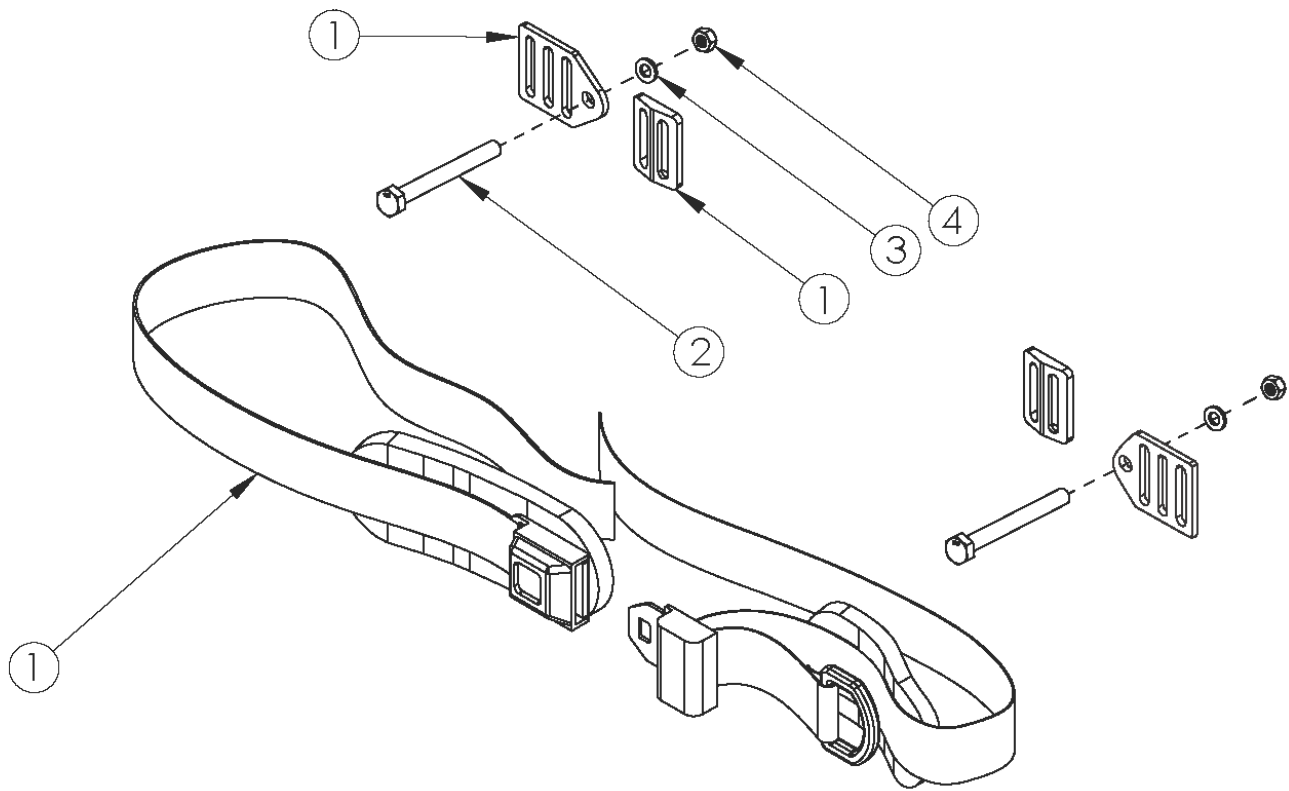

# Rogue2 Pelvic Positioning Belt - 1" Padded Auto Buckle

Item Number	Part Number	Description	Quantity
1, 2, 3, 4	111217	Belt Pelvic Positioning 1" Auto Buckle Padded 53", RG ALX/Rogue/LW XP	1
1	100613	Belt Pelvic Positioning 1" Auto Buckle Padded 53"	1
2	101781	M6 x 50mm Partial Thread BHCS Blk ZC	2
3	100746	M6 Flat Washer Blk Zn	2
4	100658	M6 Nylock Nut Blk Zn	2