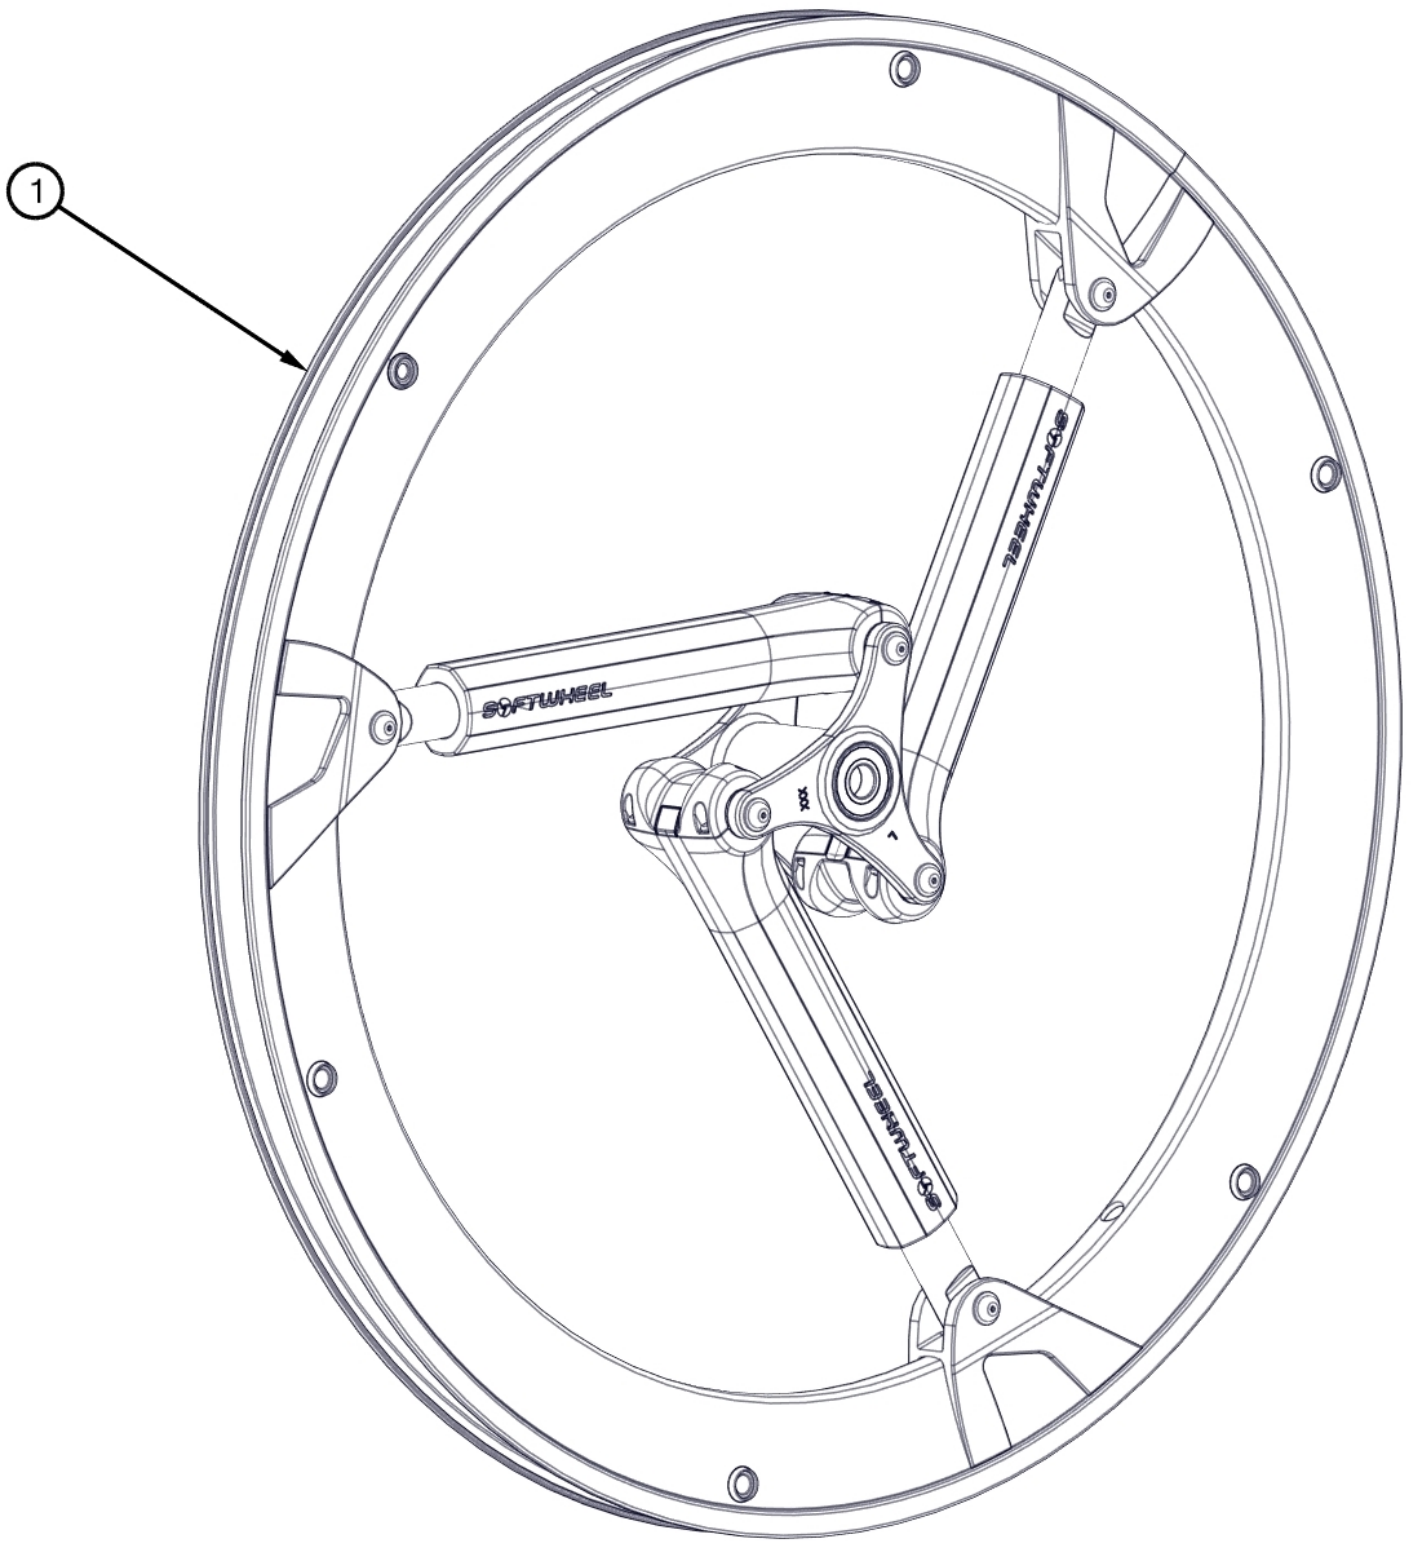

SoftWheel

SoftWheels are only sold in pairs. If changing wheel size and anti-tips are present, new anti-tips may be required. If changing wheel size or style, new axles may be needed.

Item Number	Part Number	Description	Quantity
1d	103234	Wheel Softwheel Acrobat Aluminum 24" Stage 4 (159-185 Lbs), PAIR	1
1e	103235	Wheel Softwheel Acrobat Aluminum 24" Stage 5 (186-218 Lbs), PAIR	1
1i	103239	Wheel Softwheel Acrobat Aluminum 25" Stage 3 (131-158 Lbs), PAIR	1
1j	103240	Wheel Softwheel Acrobat Aluminum 25" Stage 4 (159-185 Lbs), PAIR	1
1k	103241	Wheel Softwheel Acrobat Aluminum 25" Stage 5 (186-218 Lbs), PAIR	1
1l	103242	Wheel Softwheel Acrobat Aluminum 25" Stage 6 (219-300 Lbs), PAIR	1
1p	103258	Wheel Softwheel Acrobat Magnesium 24" Stage 4 (159-185 Lbs), PAIR	1
1q	103259	Wheel Softwheel Acrobat Magnesium 24" Stage 5 (186-218 Lbs), PAIR	1
1r	103260	Wheel Softwheel Acrobat Magnesium 24" Stage 6 (219-300 Lbs), PAIR	1
1u	103263	Wheel Softwheel Acrobat Magnesium 25" Stage 3 (131-158 Lbs), PAIR	1
1v	103264	Wheel Softwheel Acrobat Magnesium 25" Stage 4 (159-185 Lbs), PAIR	1