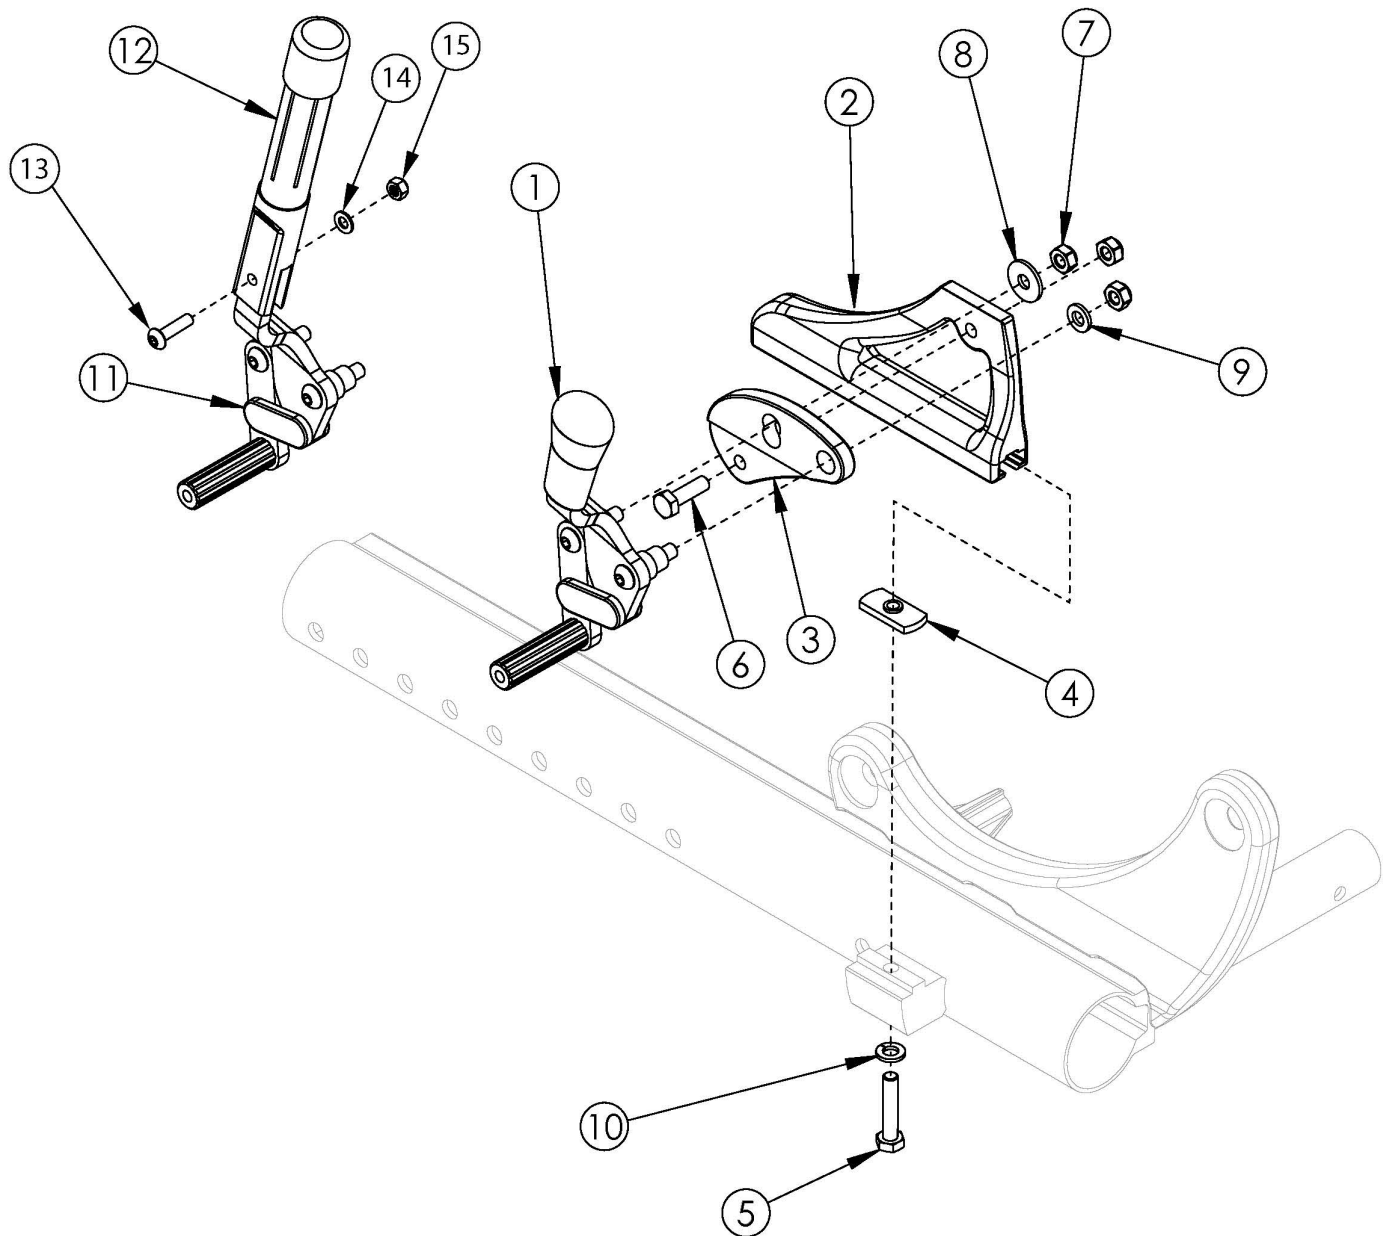

Focus CR Wheel Lock

Does the chair have a combination wheel lock? If yes, please see the combination wheel lock parts manual page.

Item Number	Part Number	Description	Quantity
1a, 2b, 3a, 4 - 10	501486	Wheel Lock Assembly Push Left Focus	1
1b, 2a, 3a, 4 - 10	501487	Wheel Lock Assembly Push Right Focus	1
1a, 1b, 2a, 2b, 3a, 4 - 10	501113	Wheel Lock Assembly Push PAIR Focus	1
2b, 3a, 4 - 10, 11a, 12-15	501488	Wheel Lock Assembly Push w/ Ext Left Focus	1

Item Number	Part Number	Description	Quantity
2a, 3a, 4 - 10, 11b, 12-15	501489	Wheel Lock Assembly Push w/ Ext Right Focus	1
2a, 2b, 3a, 4 - 10, 11a, 11b, 12-15	501114	Wheel Lock Assembly Push w/ Ext PAIR Focus	1
1c, 2b, 3b, 4 - 10	501490	Wheel Lock Assembly Pull Left Focus	1
1d, 2a, 3b, 4 - 10	501491	Wheel Lock Assembly Pull Right Focus	1
1c, 1d, 2a, 2b, 3b, 4 - 10	501115	Wheel Lock Assembly Pull PAIR Focus	1
2b, 3b, 4 - 10, 11c, 12-15	501492	Wheel Lock Assembly Pull w/ Ext Left Focus	1
2a, 3b, 4 - 10, 11d, 12-15	501493	Wheel Lock Assembly Pull w/ Ext Right Focus	1
2a, 2b, 3b, 4 - 10, 11c, 11d, 12-15	501116	Wheel Lock Assembly Pull w/ Ext PAIR Focus	1
2a	001138	Plate Wheel Lock Right Tilt	1
2b	001139	Plate Wheel Lock Left Tilt	1
3a	003769	Wheel Lock Mount Push Tilt <i>Replaced 001140</i>	1
3b	003770	Wheel Lock Mount Pull Tilt <i>Replaced 001238</i>	1
4	001141	Weld Nut NDM 06028 Zinc	1
5	101824	M6 X 30 Hhcs Blk Zn	1
6	101823	M6 X 20 Hhcs Blk Zn	1
7	100658	M6 Nylock Nut Blk Zn	3
8	101853	M6 Washer Blk Zn	1
9	100746	M6 Flat Washer Blk Zn	1
10	101835	M6 Lock Washer Blk Zn	1
12-15	100854	Brake Extension Replacement	1
13	101117	M5 x 22 BTN SHCS BLK ZC	1
14	101856	Flat Washer, M5, Blk Zn	1
15	100657	M5 Nylock Nut Blk Zn	1