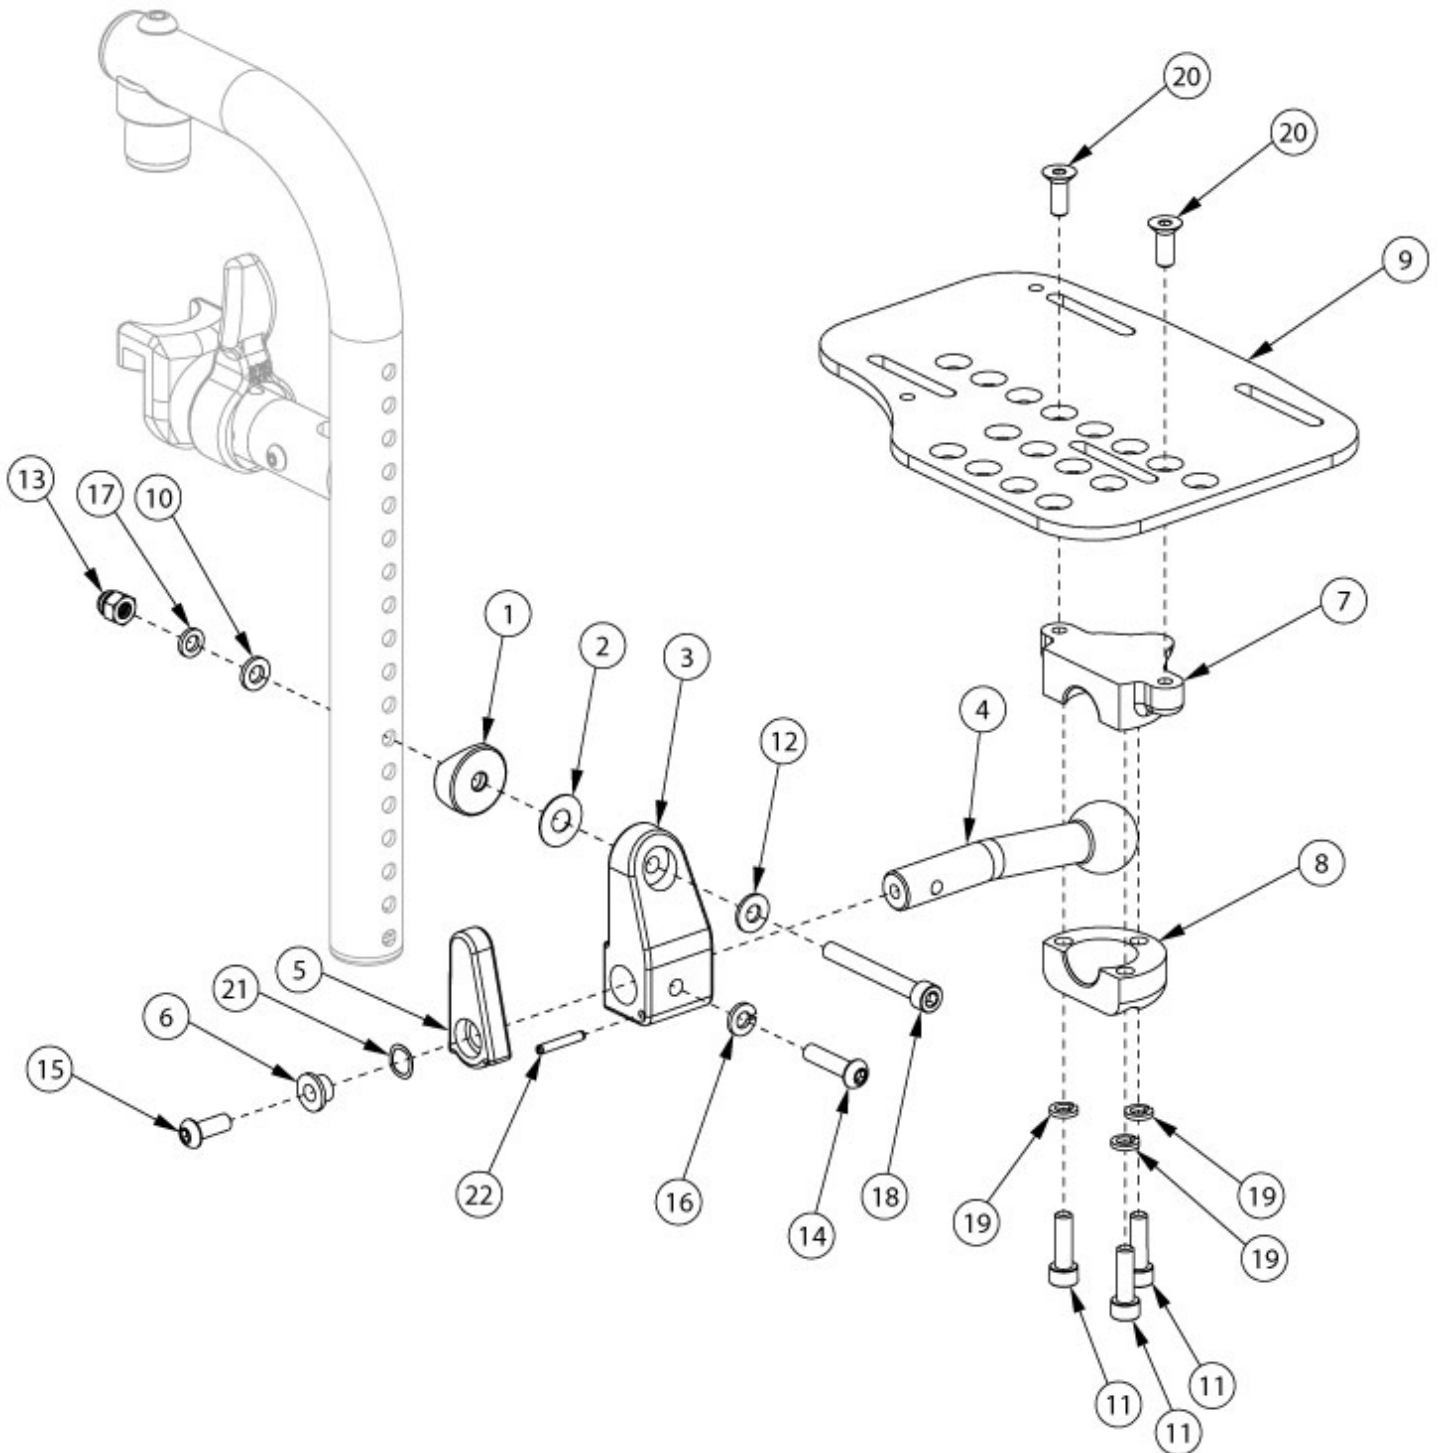

# Focus Footplates - Aluminum Locking Multi-Angle Adjustable Footplate Front Mount

Sizes for footplates / assemblies are based on seat width with straight frame. If Focus chair has Offset Frame, add 2" to seat width.