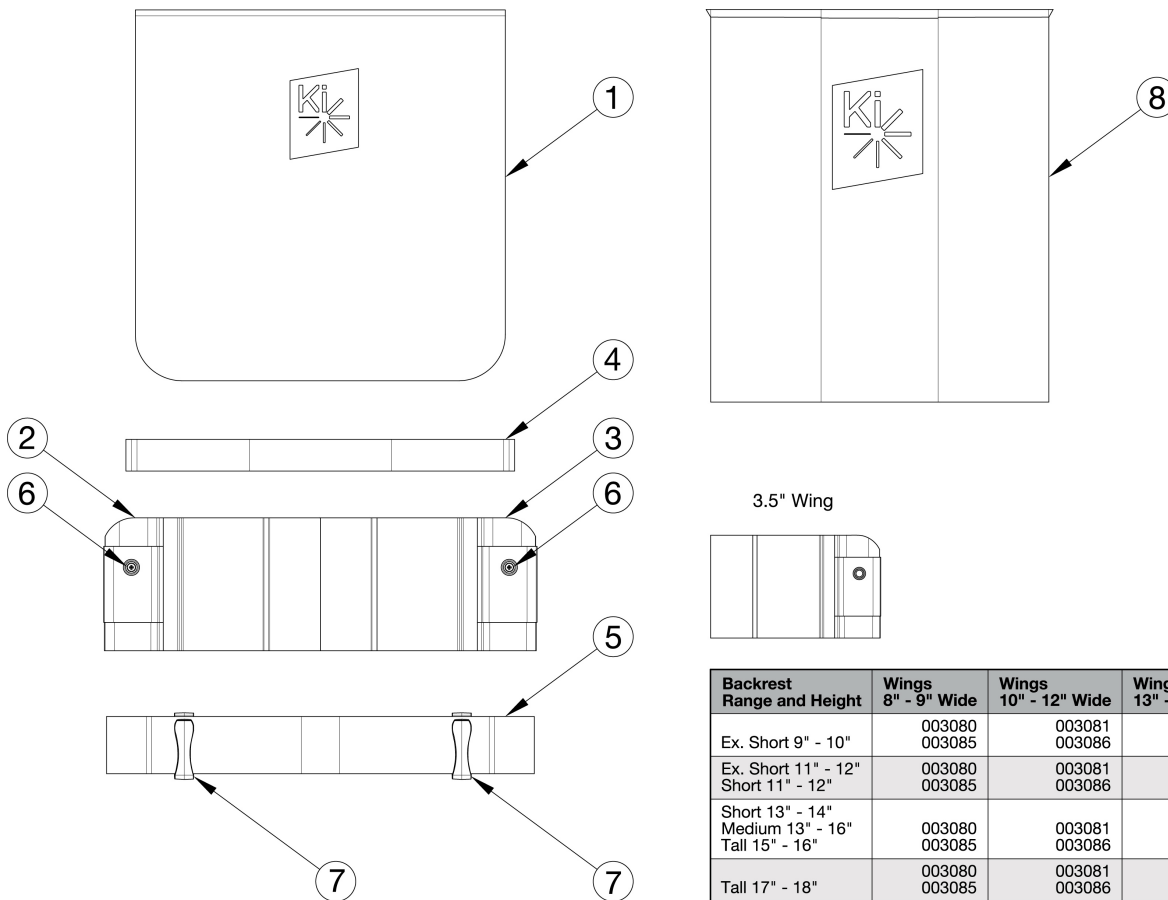

Rogue XP / Clik Padded Velcro Adjustable Back Upholstery

Backrest Range and Height	Wings 8" - 9" Wide	Wings 10" - 12" Wide	Wings 13" - 17" Wide	Wings 18" Wide	Strap Qty
Ex. Short 9" - 10"	003080 003085	003081 003086	003083 003088	002746 002749	2
Ex. Short 11" - 12" Short 11" - 12"	003080 003085	003081 003086	003083 003088	002746 002749	2
Short 13" - 14" Medium 13" - 16" Tall 15" - 16"	003080 003085	003081 003086	003083 003088	002746 002749	2
Tall 17" - 18"	003080 003085	003081 003086	003083 003088	002746 002749	4

Assemblies contain the cover, amount of straps and d-rings used for the tallest height listed in the assembly. Tension Straps (4a-4e) are based on seat width and used with the combination of Fold Down Push Handle and Padded Velcro Adjustable Back Upholstery. Attaching hardware is not included with the back upholstery assemblies

Item Number	Part Number	Description	Quantity
1a, 2a, 3a, 5a, 7	506505	Back Upholstery Assembly Padded Velcro Adjustable with Standard Cover 8" Wide / 9W 1" Offset, 9-12 Height	1
1b, 2a, 3a, 5a, 7	506506	Back Upholstery Assembly Padded Velcro Adjustable with Standard Cover 8" Wide / 9W 1" Offset, 11-14 Height	1
1c, 2a, 3a, 5a, 7	506507	Back Upholstery Assembly Padded Velcro Adjustable with Standard Cover 8" Wide / 9W 1" Offset, 13-16 Height	1
1d, 2a, 3a, 5b, 7	506375	Back Upholstery Assembly Padded Velcro Adjustable with Standard Cover 9" Wide / 10W 1" Offset, 9-12 Height	1
1e, 2a, 3a, 5b, 7	506376	Back Upholstery Assembly Padded Velcro Adjustable with Standard Cover 9" Wide / 10W 1" Offset, 11-14 Height	1
1f, 2a, 3a, 5b, 7	506377	Back Upholstery Assembly Padded Velcro Adjustable with Standard Cover 9" Wide / 10W 1" Offset, 13-16 Height	1