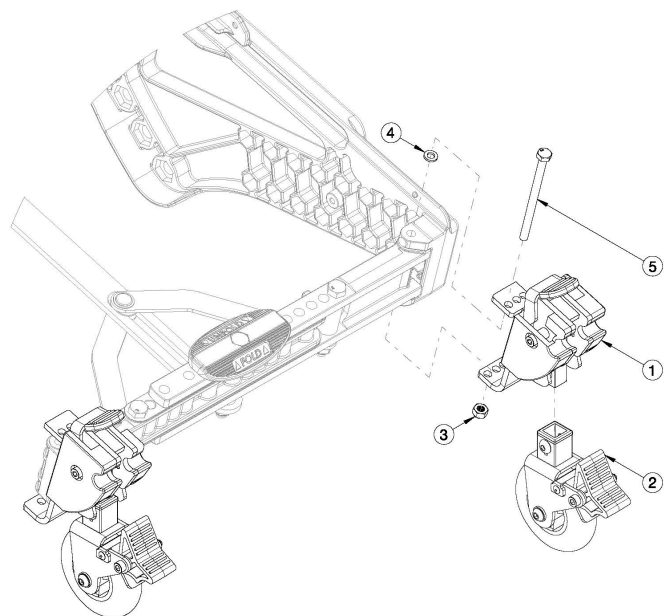

Liberty Transit Wheels - Folding Frame

Rear Seat Height	Item 1 Left Side	Item 1 Right Side	Item 2
14"	113951	113950	111298
14.5"	113951	113950	111299
15" - 15.5"	113953	113952	111300
16" - 16.5"	113955	113954	111300
17" - 18"	113955	113954	111301

Not available with Long Seat Depth Range

Item Number	Part Number	Description	Quantity
1a, 1b, 2a, 3 - 5	115588	Liberty Transit Wheels Kit, Small/Extra Small (PAIR), Short/Medium Depth Range, Folding <i>Used with 14" rear seat height</i>	1
1a, 1b, 2b, 3 - 5	115589	Liberty Transit Wheels Kit, Small/Small (PAIR), Short/Medium Depth Range, Folding <i>Used with 14.5" rear seat height</i>	1
1c, 1d, 2c, 3 - 5	115590	Liberty Transit Wheels Kit, Medium/Medium (PAIR), Short/Medium Depth Range, Folding <i>Used with 15" - 15.5" rear seat heights</i>	1
1e, 1f, 2c, 3 - 5	115591	Liberty Transit Wheels Kit, Large/Medium (PAIR), Short/Medium Depth Range, Folding <i>Used with 16" - 16.5" rear seat heights</i>	1
1e, 1f, 2d, 3 - 5	115592	Liberty Transit Wheels Kit, Large/Large (PAIR), Short/Medium Depth Range, Folding <i>Used with 17" - 18" rear seat heights</i>	1
1a, 2a, 3 - 5	115593	Liberty Transit Wheel Kit, Small/Extra Small, Left Side, Short/Medium Depth Range, Folding <i>Used with 14" rear seat height</i>	1
1a, 2b, 3 - 5	115594	Liberty Transit Wheel Kit, Small/Small, Left Side, Short/Medium Depth Range, Folding <i>Used with 14.5" rear seat height</i>	1
1c, 2c, 3 - 5	115595	Liberty Transit Wheel Kit, Medium/Medium, Left Side, Short/Medium Depth Range, Folding <i>Used with 15" - 15.5" rear seat heights</i>	1