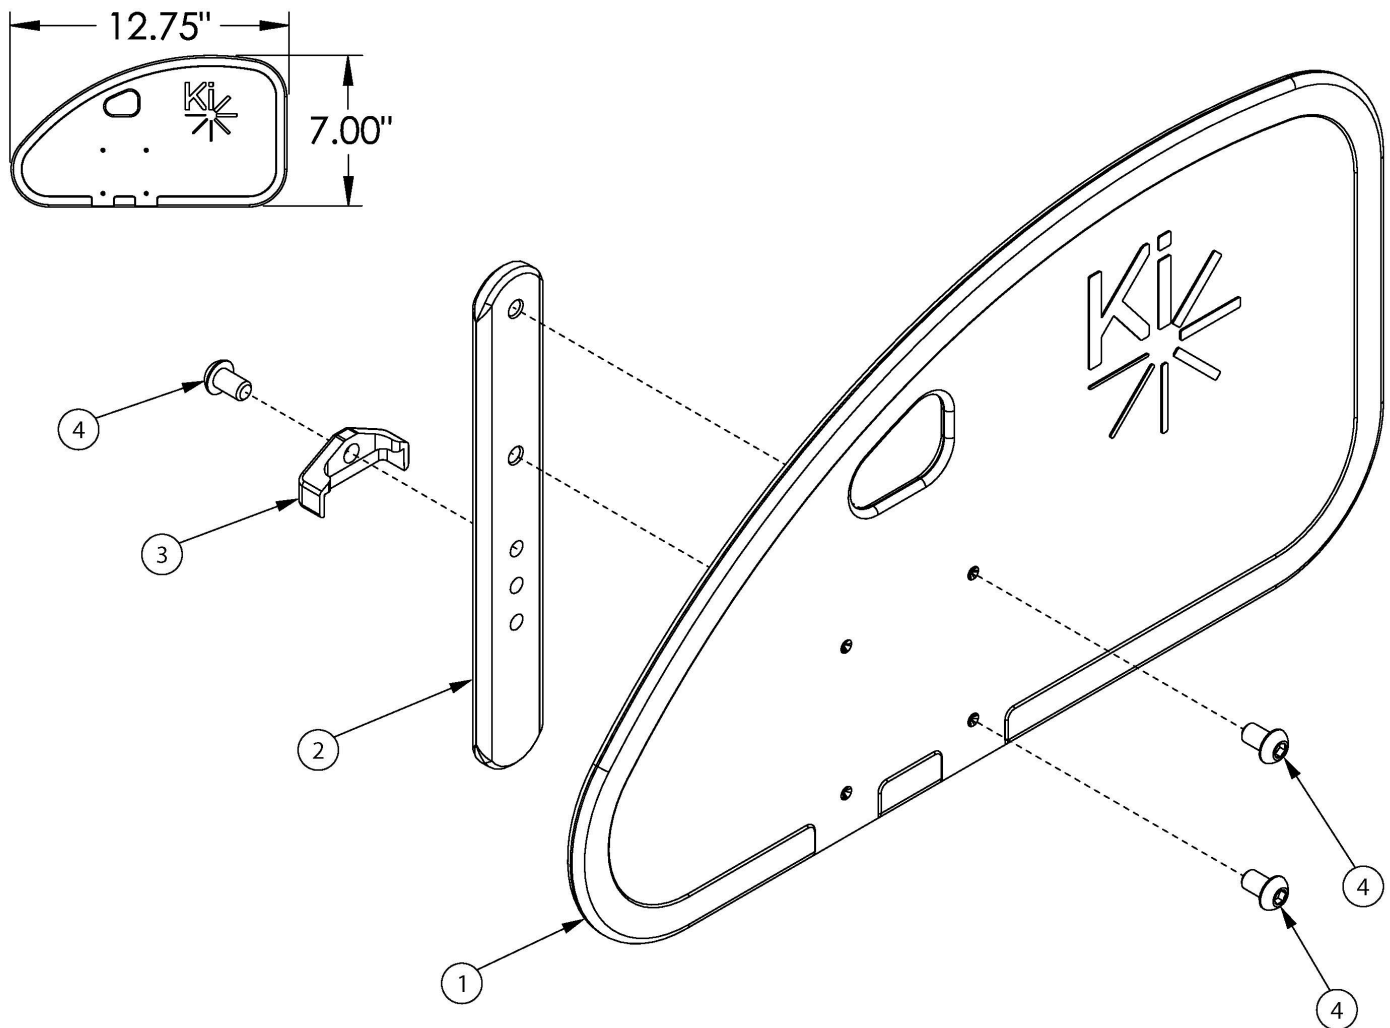

# Little Wave XP Side Guards - Removable Adult Composite

If retrofitting, side guard receivers may be required

Item Number	Part Number	Description	Quantity
1-4	112578	Side Guard Assembly, Rear Drilled, Left <i>Used on all configurations of rigid chairs.</i>	1
1-4	112579	Side Guard Assembly, Rear Drilled, Right <i>Used on all configurations of rigid chairs.</i>	1
1-4	112580	Side Guard Assembly, Rear Drilled, PAIR <i>Used on all configurations of rigid chairs.</i>	1
1	112574	Side Guard Panel Rear Drilled	1
2	000140	Side Guard Post	1
3	001342	Side Guard Post Stop	1

Item Number	Part Number	Description	Quantity
4	101184	M6 x 10 BTN SHCS BLKZC w/Patch	3