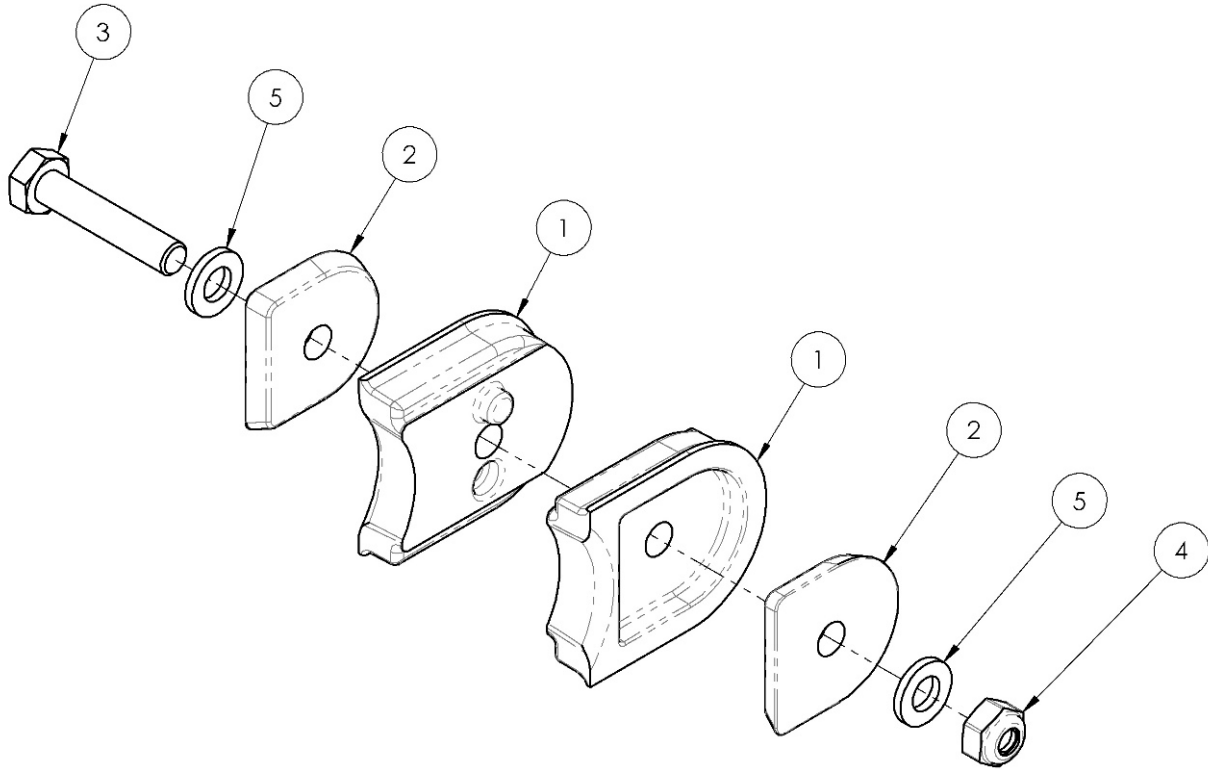

# CR45 Tilt Stop

Item Number	Part Number	Description	Quantity
1 - 5	501072	Tilt Stop PAIR Assembly Focus	1
1	001036	Pad Tilt Stop TILT	2
2	001037	Thrust Plate Tilt Stop TILT	2
3	101824	M6 X 30 Hhcs Blk Zn	1
4	100658	M6 Nylock Nut Blk Zn	1
5	100746	M6 Flat Washer Blk Zn	2