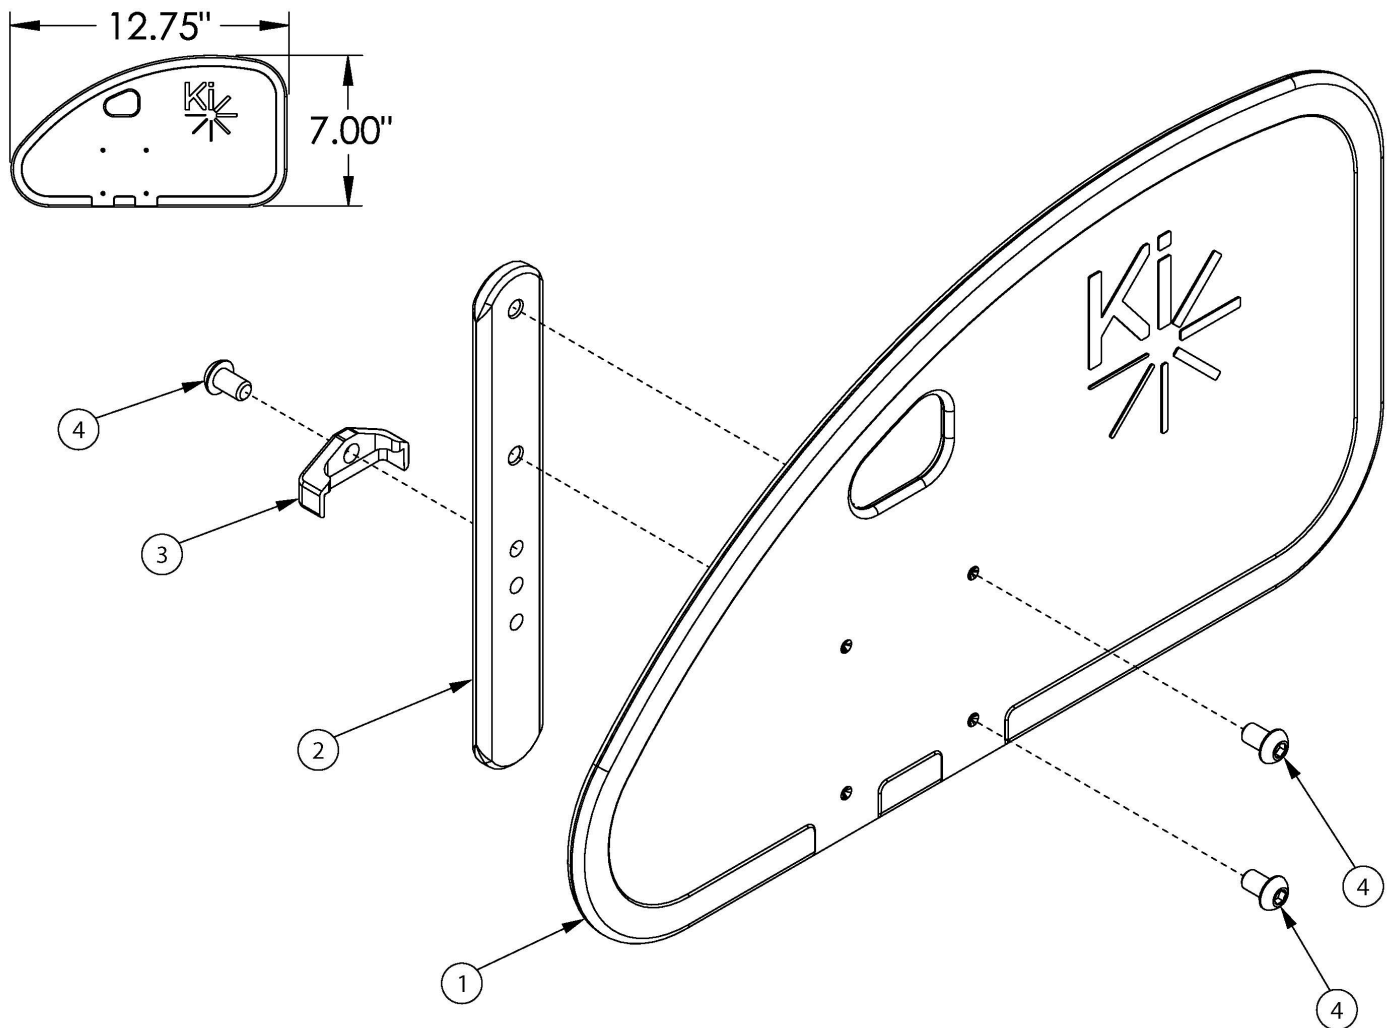

## Focus Side Guards - Removable Adult Composite

If retrofitting, side guard receivers may be required

Item Number	Part Number	Description	Quantity	Retail
1 - 4	112578	Side Guard Assembly, Rear Drilled, Left <i>Used on all configurations of tilt chairs.</i>	1	\$82.33
1 - 4	112579	Side Guard Assembly, Rear Drilled, Right <i>Used on all configurations of tilt chairs.</i>	1	\$82.33
1 - 4	112580	Side Guard Assembly, Rear Drilled, PAIR <i>Used on all configurations of tilt chairs.</i>	1	\$164.67
1.0	112574	Side Guard Panel Rear Drilled	1	\$22.76
2	000140	Side Guard Post	1	\$25.03
3	001342	Side Guard Post Stop	1	\$21.87

<b>Item Number</b>	<b>Part Number</b>	<b>Description</b>	<b>Quantity</b>	<b>Retail</b>
4	101184	M6 x 10 BTN SHCS BLKZC w/Patch	3	\$1.58