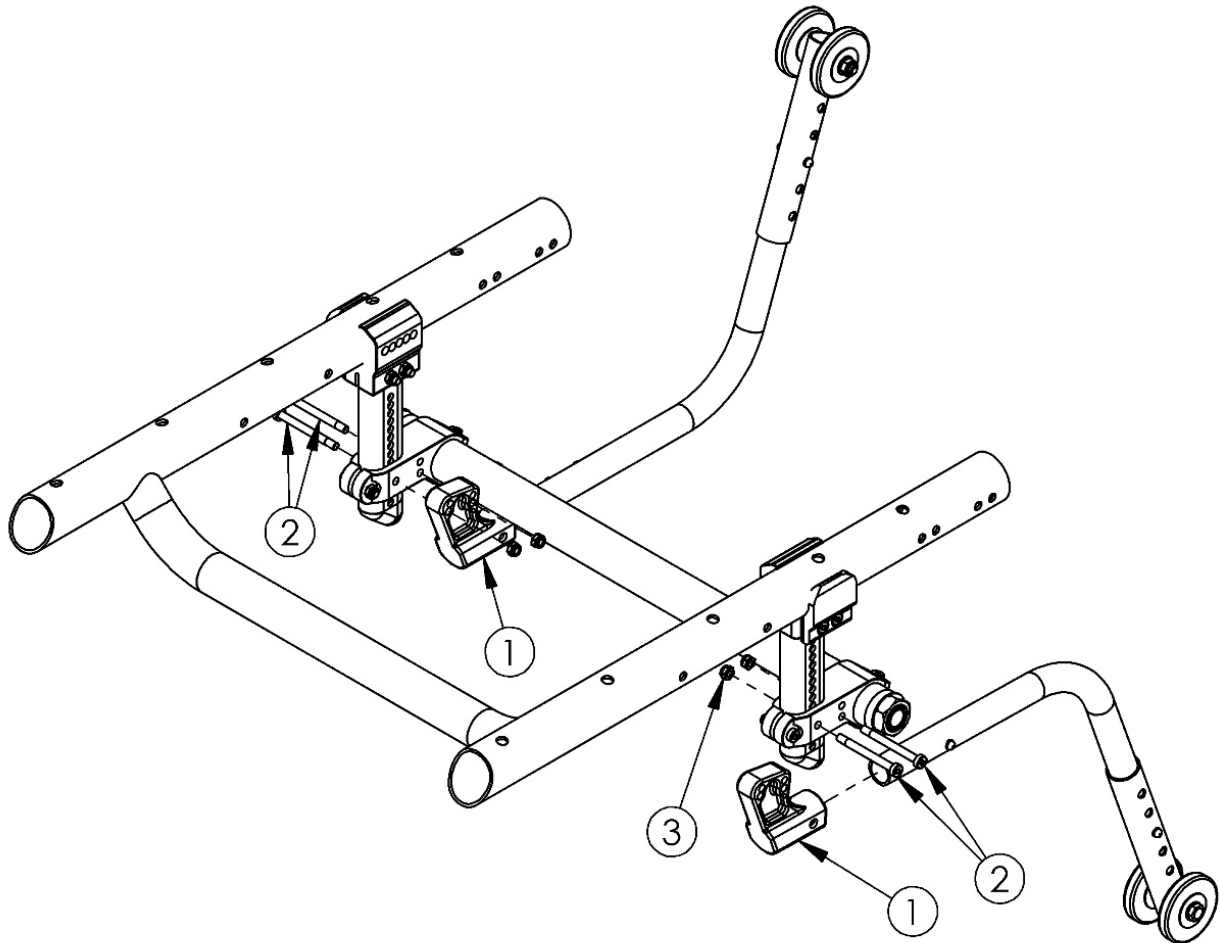

# Rogue 10 and Little Wave Anti-Tip Receiver

*If Standard or MX index or sliding towers are present on Little Wave XP, see Tsunami Anti-Tip Receiver page.*

Item Number	Part Number	Description	Quantity
1	000915	Anti Tip Receiver RG/LW	1
2	101172	M5 x 50 CLS8.8 DIN7984 Low SHCS BLKZC	2
3	100657	M5 Nylock Nut Blk Zn	2