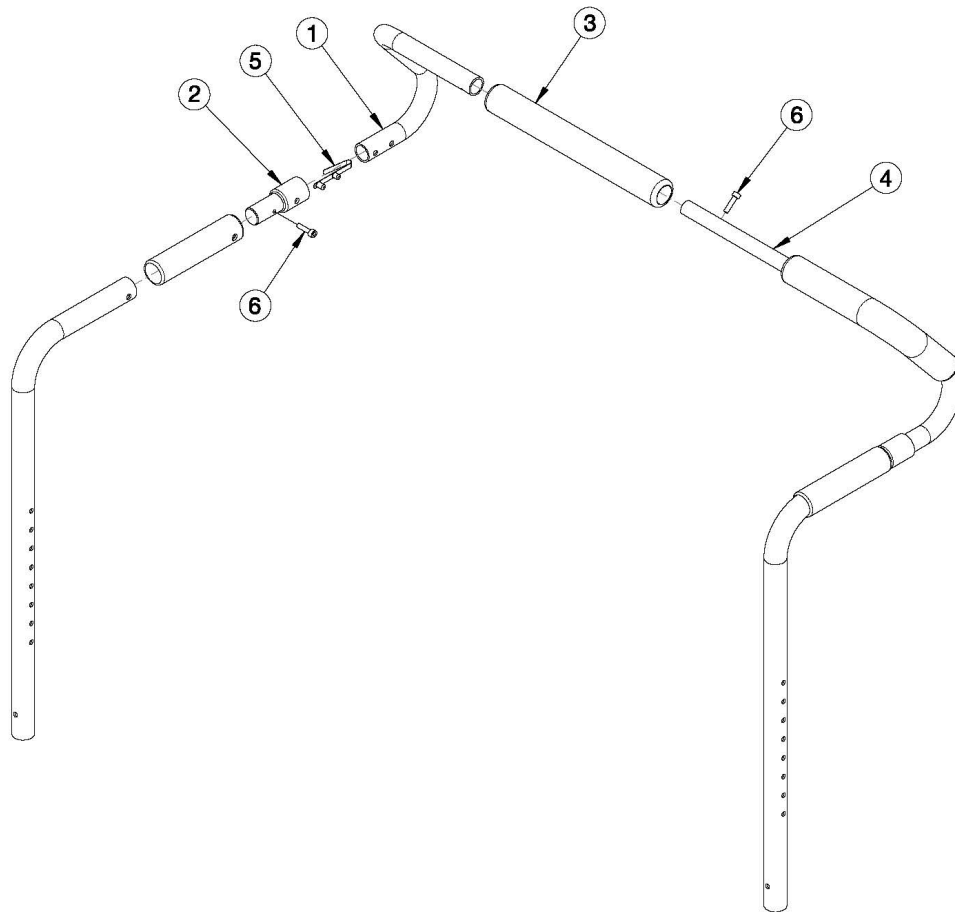

Focus CR / Liberty Removable Stroller Handle

Part No.	Growth Range	Used on Widths	Length
002578	14"-20"	14"-17"	8.75"
002579	16"-22"	18"-22"	10.75"
112003	18"-24"	23"-24"	12.75"

Assemblies and Growth Strut based on Seat Width. If retrofitting, new back canes will be required.

Item Number	Part Number	Description	Quantity
1a, 1b, 2, 3, 4a, 5, 6	503104	Removable Stroller Handle Assembly 14-18W Focus/CR45/CR45/Flip/Liberty	1
1a, 1b, 2, 3, 4b, 5, 6	503105	Removable Stroller Handle Assembly 18-22W Focus/CR45/CR45/Liberty	1
1a, 1b, 2, 3, 4c, 5, 6	114288	Removable Stroller Handle Assm 23-24W Focus	1
1a, 3	501090	Stroller Handle with Foam Grip, Right	1
1b, 3	501091	Stroller Handle with Foam Grip, Left	1
2	001243	Stroller Handle Adaptor	2
4a	002578	Growth Strut, Stroller, Short	1
4b	002579	Growth Strut, Stroller, Long	1
4c	112003	Growth Strut, Stroller, Extra Long	1

Item Number	Part Number	Description	Quantity
5	100533	Detent Button	2
6	101843	M5 x 20 SHCS Blk Zn	4