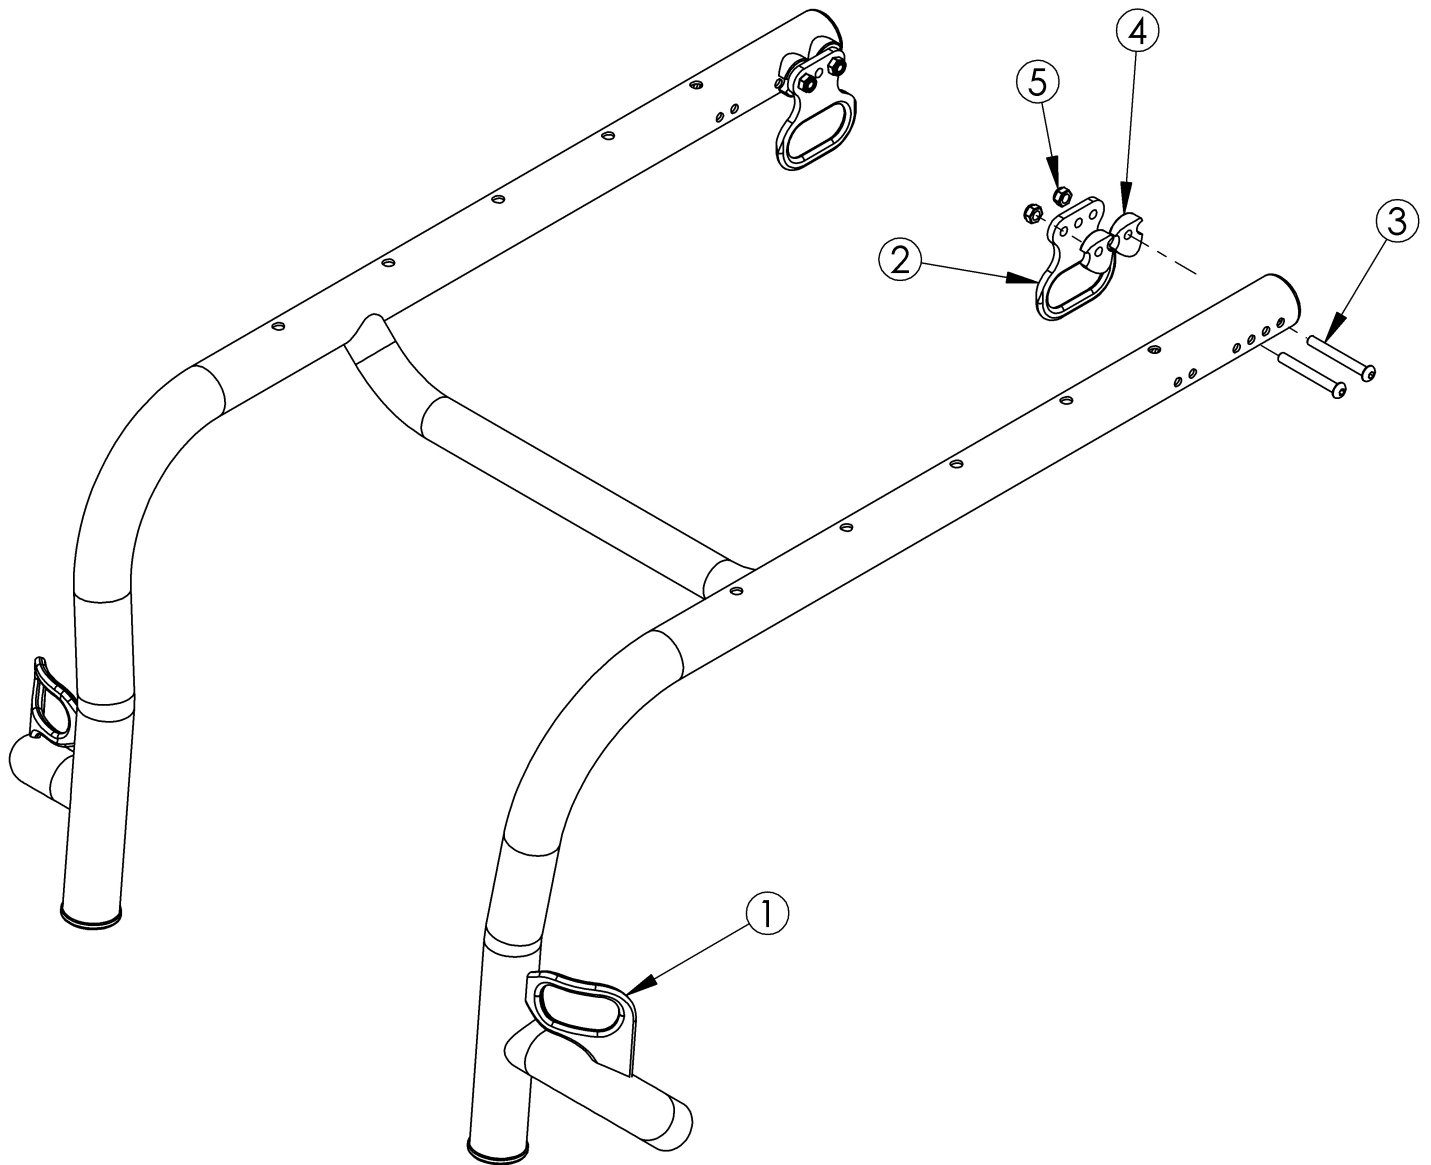

(Discontinued 1) Rogue Transit

This Rogue Transit is discontinued and was used on serial numbers prior to RG0016500. <p>

Rogue Transit cannot be retrofitted. If needing to add transit, please see the Rogue Rigid Frame page or call Customer Service.

Item Number	Part Number	Description	Quantity	Retail
3	003232	M6 x 55 BHCS Blk Zc	4	\$8.94
4	000248	Saddle 1.375"	4	\$1.58
5	100658	M6 Nylock Nut Blk Zn	4	\$1.05