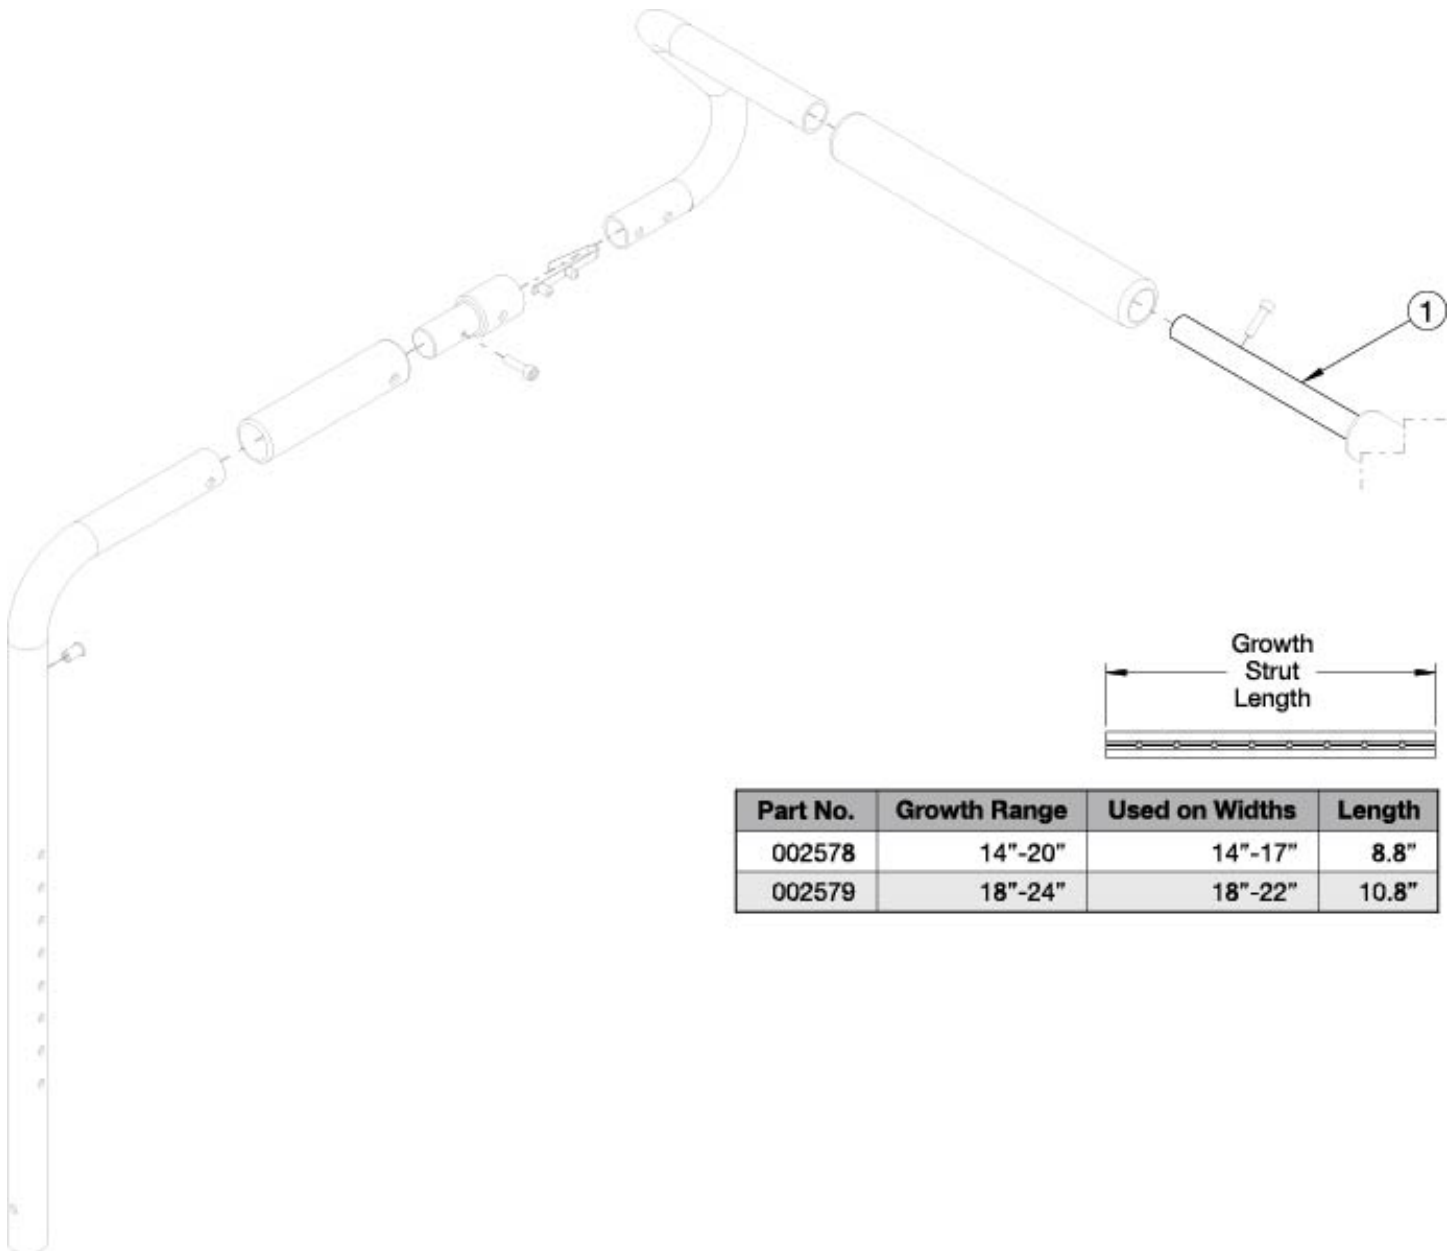

# Catalyst Stroller Handle Back Post with Removable Stroller Handle Extension (Depth Adjustable) Growth

Part No.	Growth Range	Used on Widths	Length
002578	14"-20"	14"-17"	8.8"
002579	18"-24"	18"-22"	10.8"

Item Number	Part Number	Description	Quantity
1a	002578	Growth Strut, Stroller, Short <i>Used on chair widths 14-17" Wide</i>	1
1b	002579	Growth Strut, Stroller, Long <i>Used on chair widths 18-22" Wide</i>	1