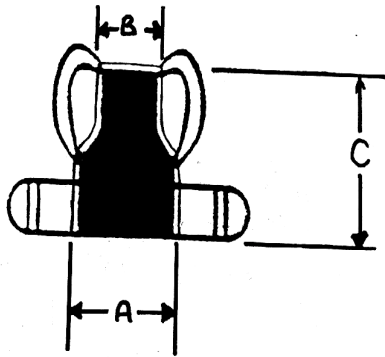

# One Piece Sling with Positioning Strap

## Item 70051: Large

recommended for Weight: 198-350 lbs.

A = 35"  
B = 28"  
C = 47"

## Item 70052: Medium

recommended for Weight: 99-210 lbs.

A = 30"  
B = 22"  
C = 9.5"  
D = 42"  
E = 6"

## Item 70053: Small

recommended for Weight: 55-110 lbs.

A = 24"  
B = 16"  
C = 33"