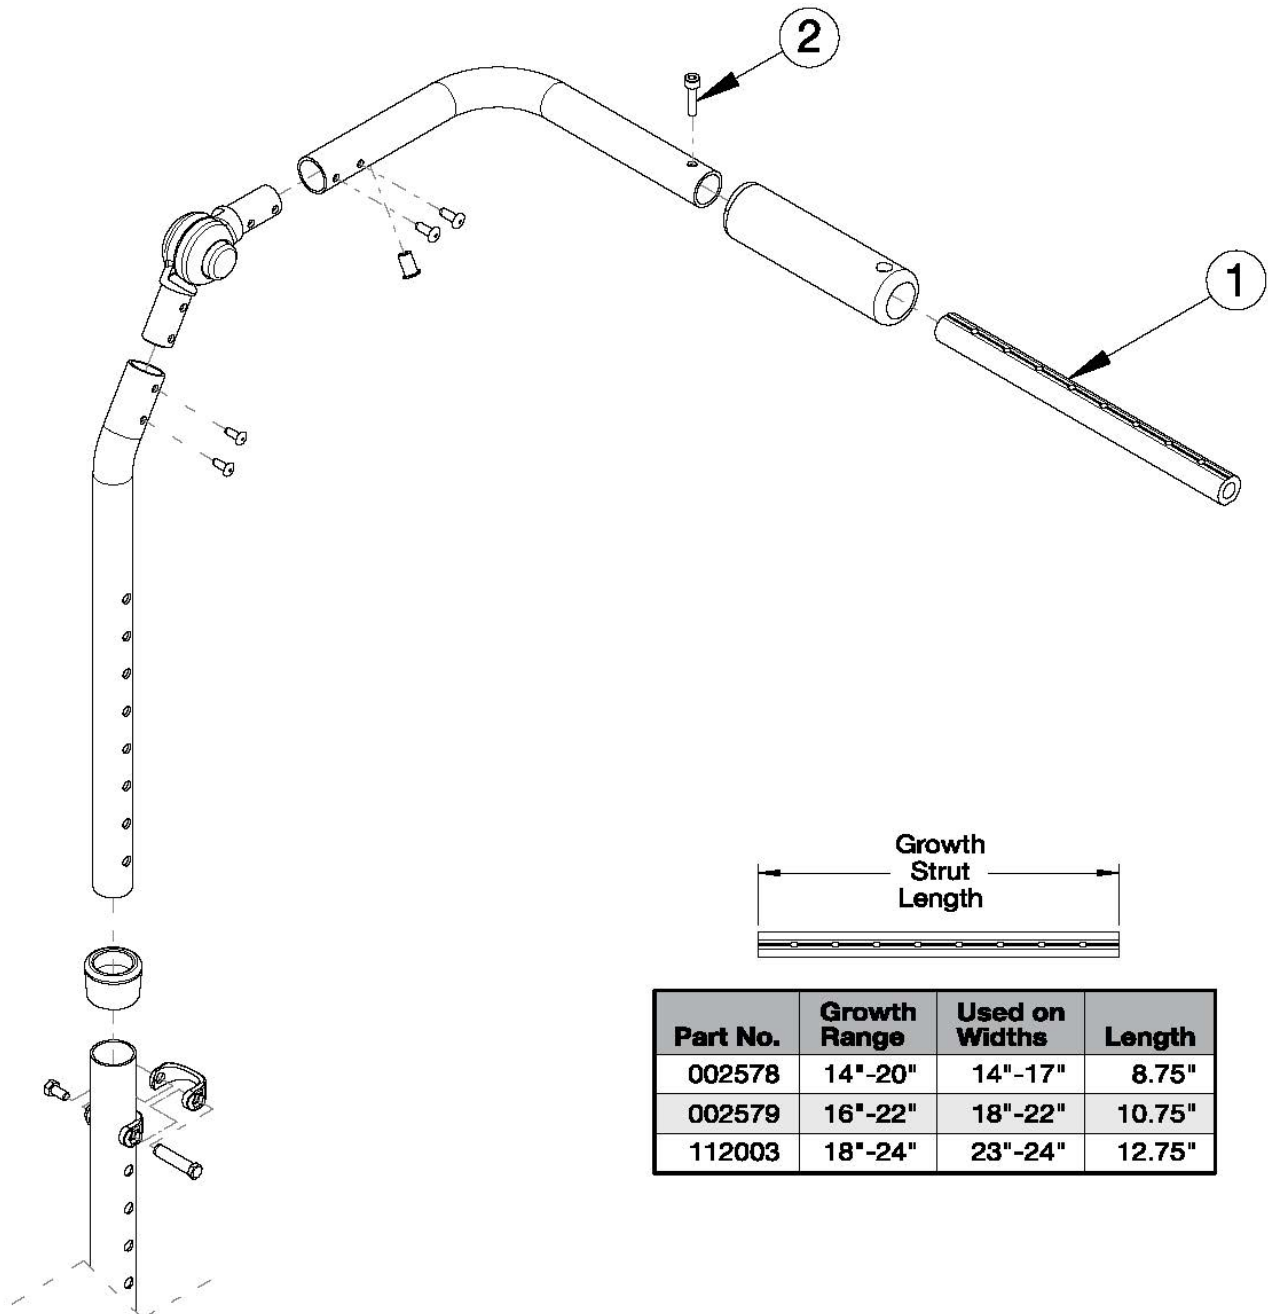

Focus CR Height Adjustable with Adjustable Handle Backrest - Growth

Part No.	Growth Range	Used on Widths	Length
002578	14"-20"	14"-17"	8.75"
002579	16"-22"	18"-22"	10.75"
112003	18"-24"	23"-24"	12.75"

Has your width changed? If yes, verify the current growth strut will work or select appropriately below.

Item Number	Part Number	Description	Quantity	Retail
1a, 2	503107	Growth Strut Assembly Short, Focus/Flip	1	\$26.14

Item Number	Part Number	Description	Quantity	Retail
		<i>Used on chairs 14"-17" wide</i>		
1b, 2	503108	Growth Strut Assembly Long, Flip/Focus <i>Used on chairs 18"-22" wide</i>	1	\$28.55
1c, 2	114289	Growth Strut Assembly Extra Long, Focus <i>Used on chairs 23"-24" wide</i>	1	\$31.58