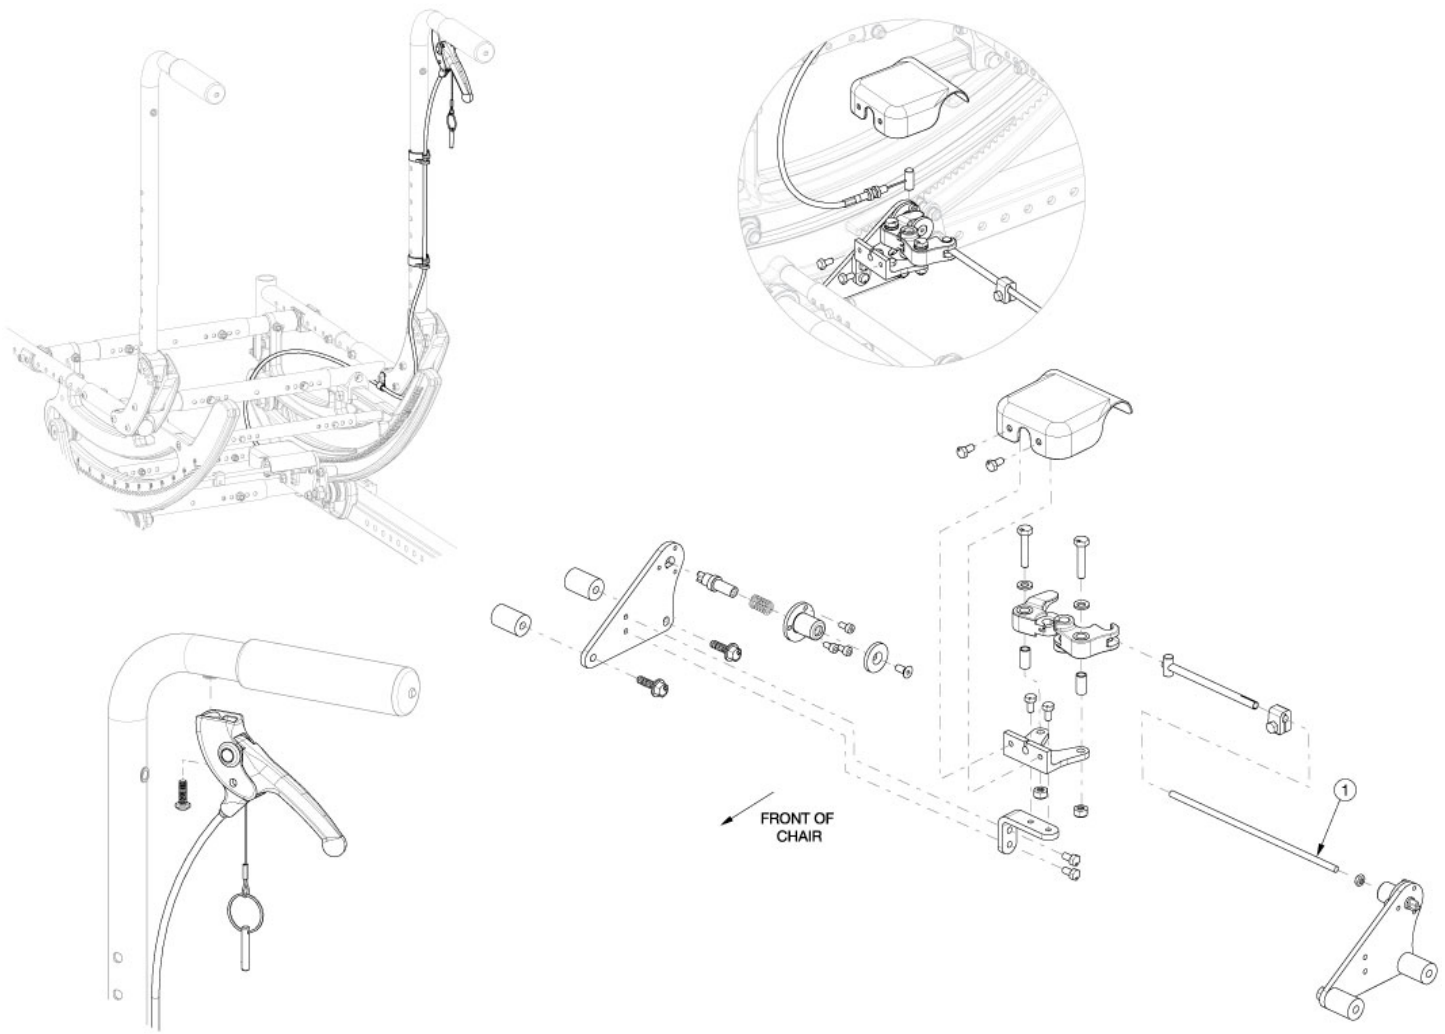

Focus CR Hand Tilt Mechanism Stroller Handle Back - Growth

Has your width range changed? If yes, please select accordingly.

Item Number	Part Number	Description	Quantity	Retail
1a	004295	Rod, Slave, Small, 4.96" <i>Accommodates 14" - 18" Widths</i>	1	\$7.99
1b	004296	Rod, Slave, Medium, 6.96" <i>Accommodates 16" - 20" Widths</i>	1	\$8.19
1c	004297	Rod, Slave, Large, 8.96" <i>Accommodates 18" - 22" Widths</i>	1	\$8.77