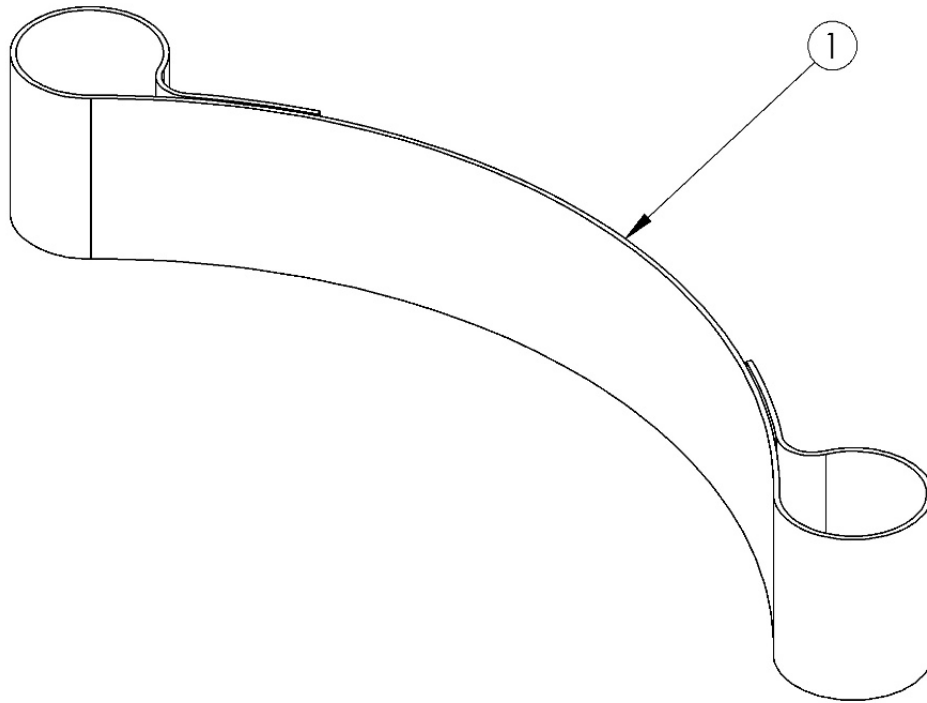

Velcro Adjustable Calf Strap

Sizes based on seat width

Item Number	Part Number	Description	Quantity
1a	100702	Calf Strap, Short 10-14	1
1b	100703	Calf Strap, Medium 15-17	1
1c	100764	Calf Strap, Long 18-24	1